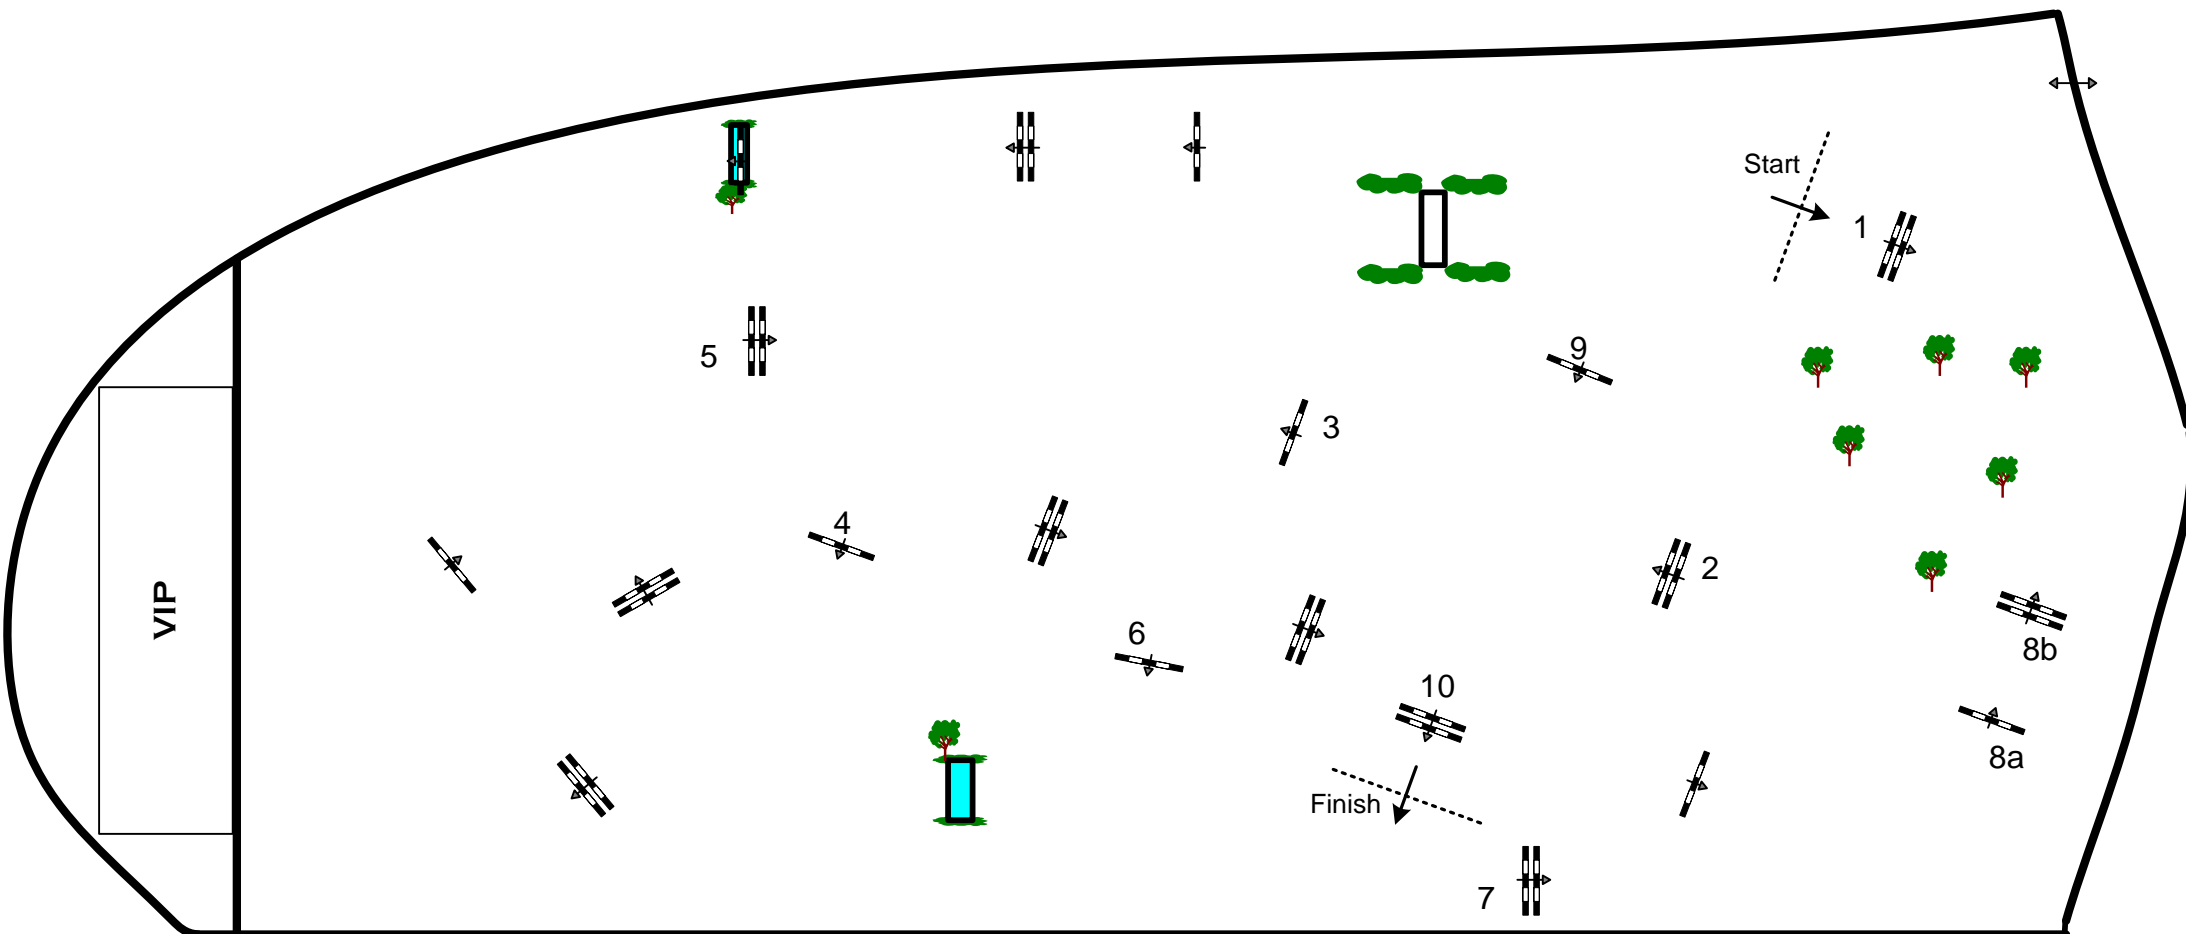

# CSIO 3\* COPENHAGEN 2013

Competition: 9 – 1,40m – against the clock

25th May 2013

Table: II	Speed: 350 m/min	Obstacles: 10	jump off: 1, 2, 7, 8ab, 9, 10	2nd Jump-off: N/A
National RG: N/A	Length: 430 m	Efforts: 12	Length: 250 m	Length: 0 m
FEI RG / Art. 238.2.1	Time allowed: 74 sec	Penalty sec: N/A	Time allowed: 43 sec	Time allowed: 0 sec
Height: 1,40 m	Time limit: 148 sec	Closed combination: N/A	Time limit: 86 sec	Time limit: 0 sec