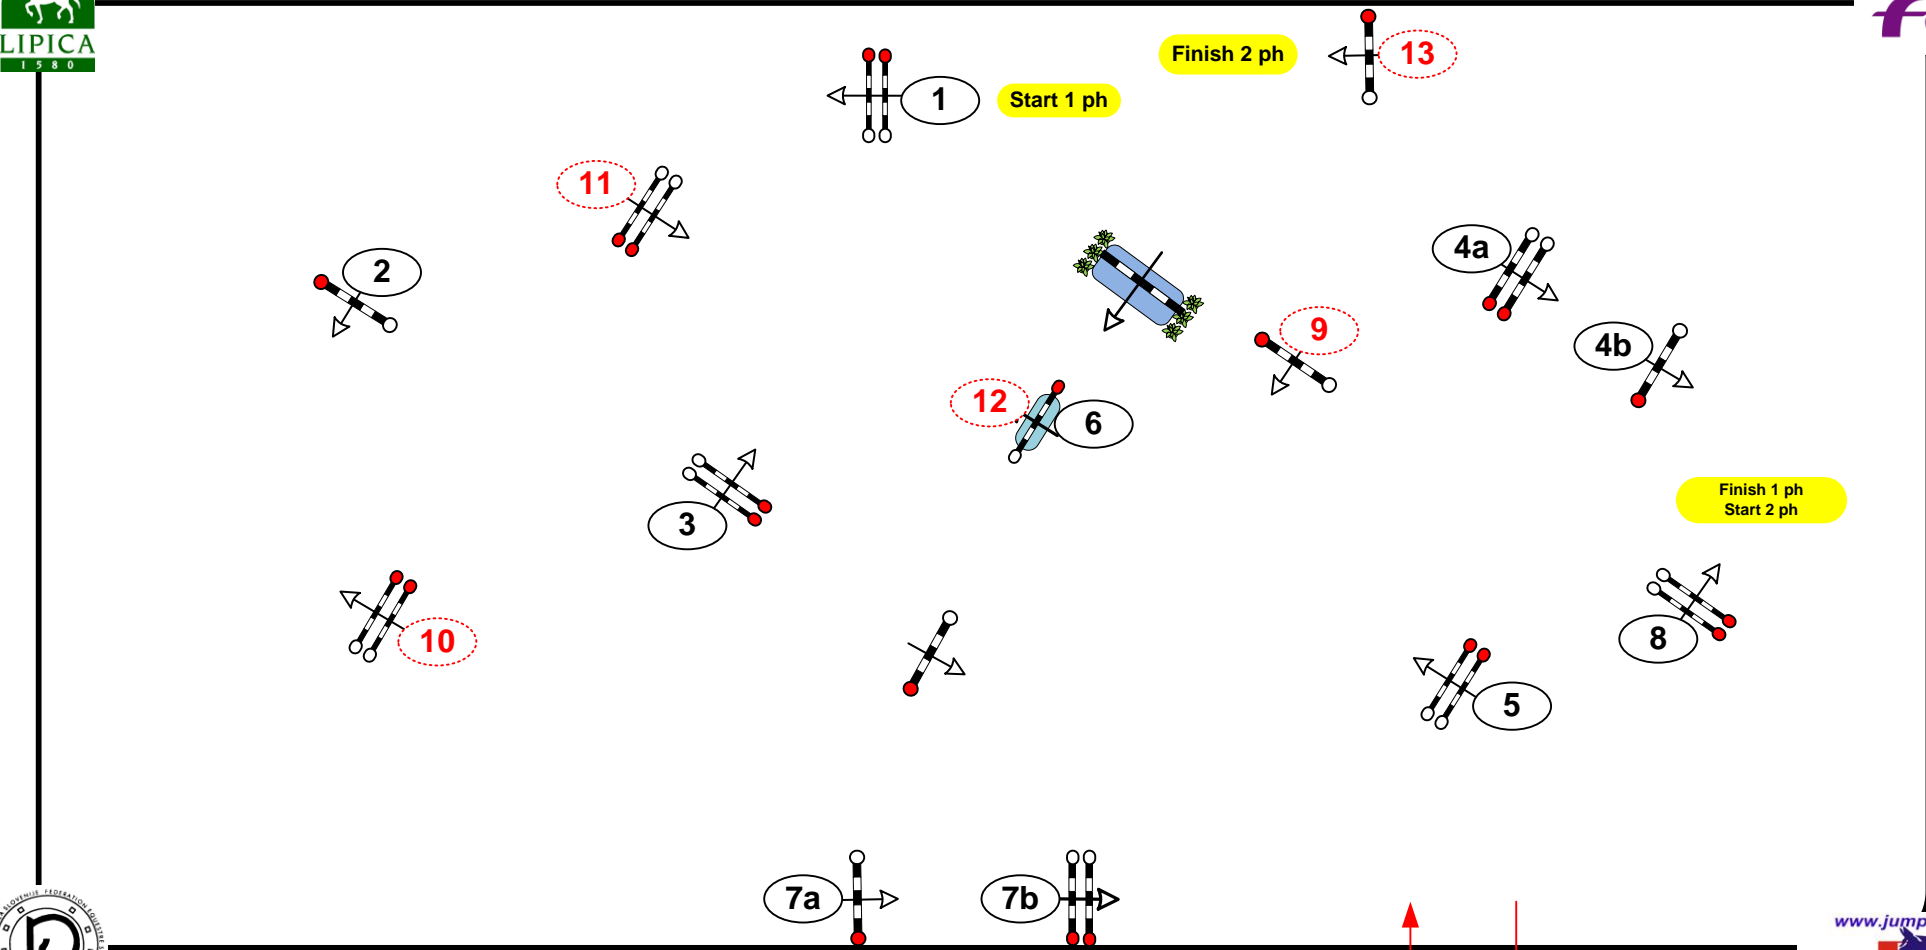

Class No:
I

CSI-W, CSIJ / Ch-A / CSIYH* – 2013**
GRAND PRIX LIPICA - Central European League FEI World Cup™

CHILDREN CLASS
LIPICA
Competition in two phases

31. May
Friday

Table: A
National RG:
FEI RG / Art. 274.5.3
Height: 1,15 m

Speed: 350 m/min
Length: 350 m
Time allowed: 60 sec
Time limit: 120 sec

Obstacles: 1-8
Efforts: 9
Penalty sec:
Closed combination:

2nd Phase: **9-10-11-12-13**
Length: 260 m
Time allowed: 45 sec
Time limit: 90 sec