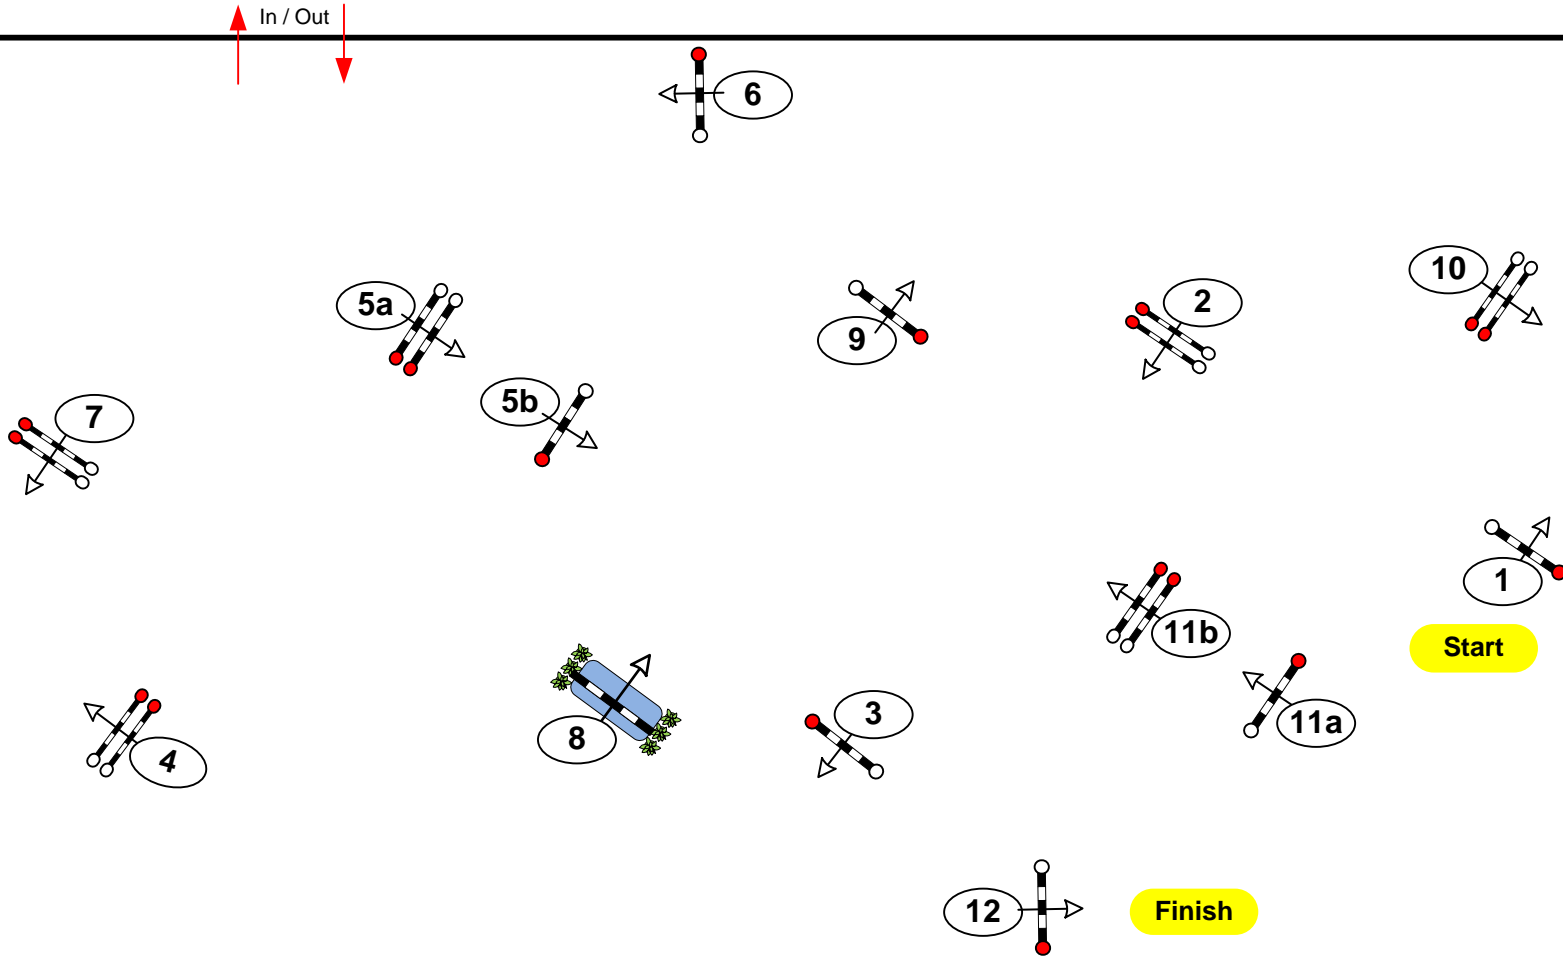

Class No:

6

CSI**-W, CSIJ / Ch-A / CSIYH* – 2013

GRAND PRIX LIPICA - Central European League FEI World Cup™

Pre-Qualifier for GP-CEL World Cup

LIPICA

Competition against the clock

31. May
Friday

Table: A
National RG:
FEI RG / Art. 238.2.1
Height: 1,40 m

Speed: 350 m/min
Length: 490 m
Time allowed: 84 sec
Time limit: 168 sec

Obstacles: 1-12
Efforts: 14
Penalty sec:
Closed combination:

SCALE: 1:400
100x50m