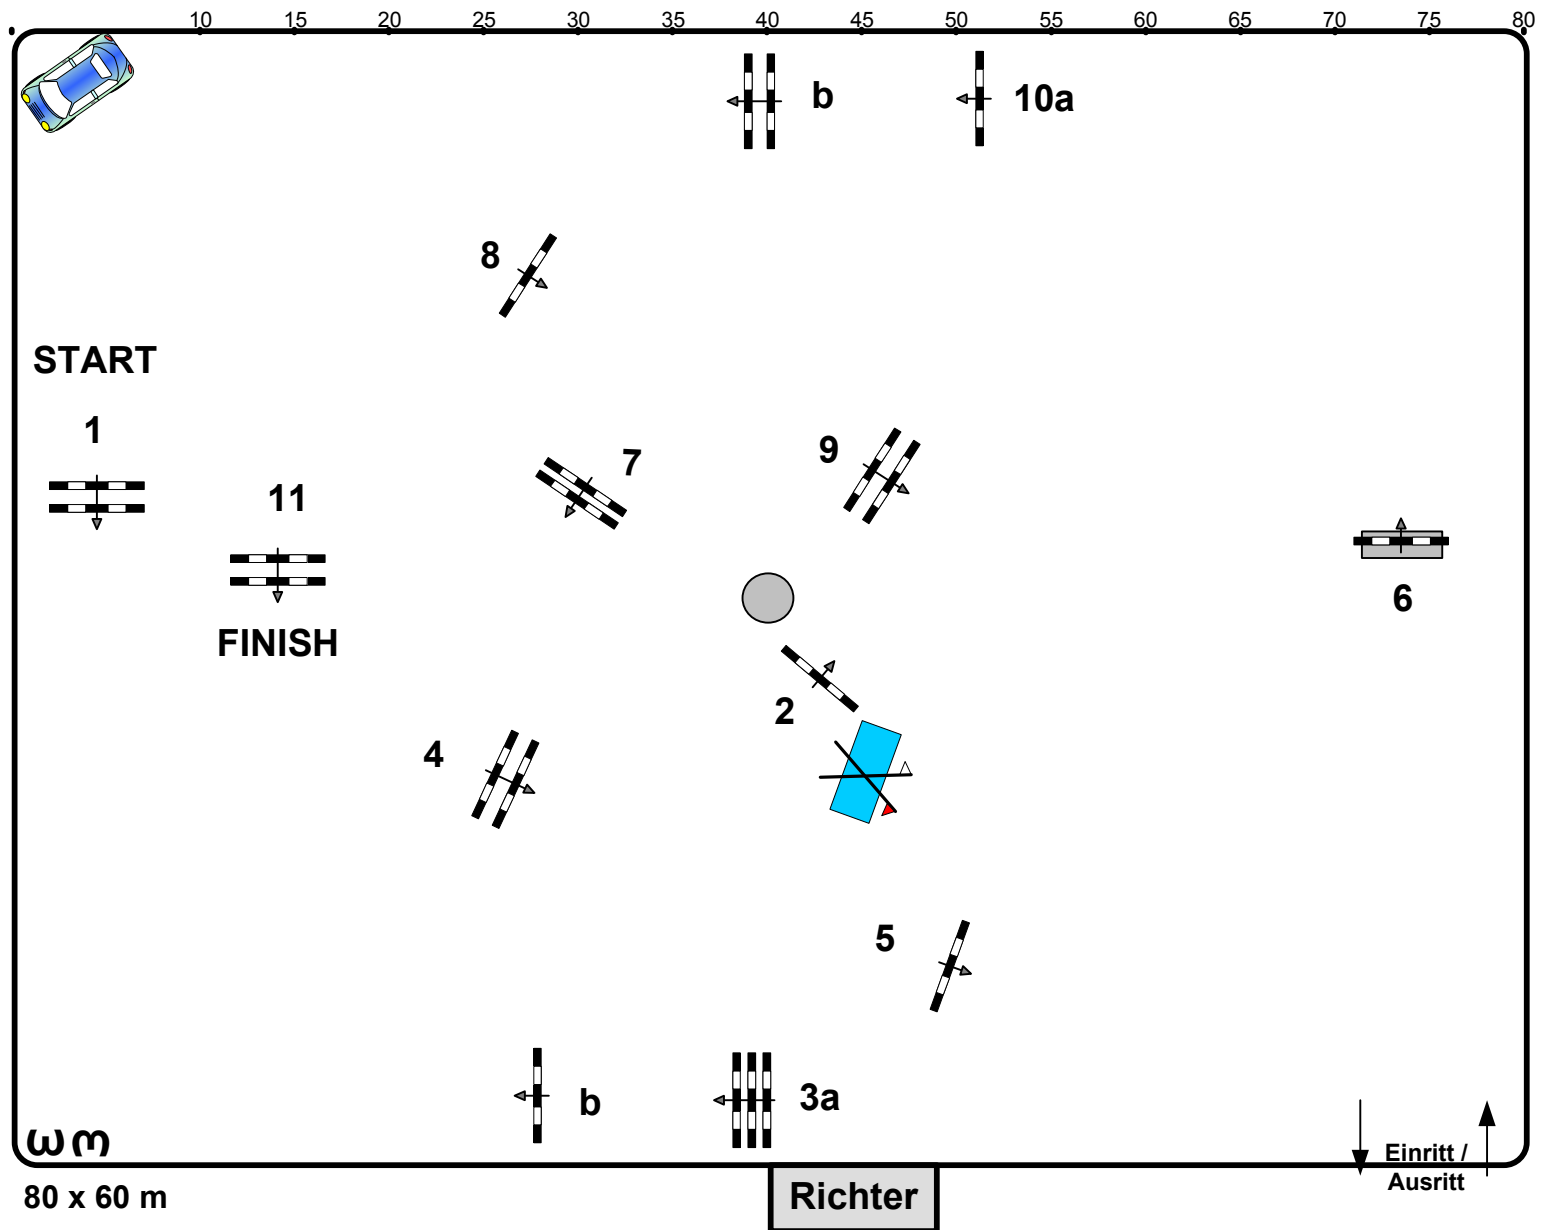

13. KMG - Cup Sommerstorf CSI** 2013

Class No.: **4** Big Tour

Competition against the clock

Freitag, 14. Juni 2013

Table: A
National RG:
FEI RG / Art. 238.2.1
Height: 1,45 m

Speed: 350 m/min

Length: 460 m
Time allowed: 79 sec
Time limit: 158 sec

Obstacles: 11
Efforts: 13
Penalty sec
Closed combination:

1st Jump-off:

Length: 0 m
Time allowed: 0 sec
Time limit: 0 sec

Course Designer
Wolfgang Meyer (GER)

WM

80 x 60 m

Richter

Einritt / Ausritt