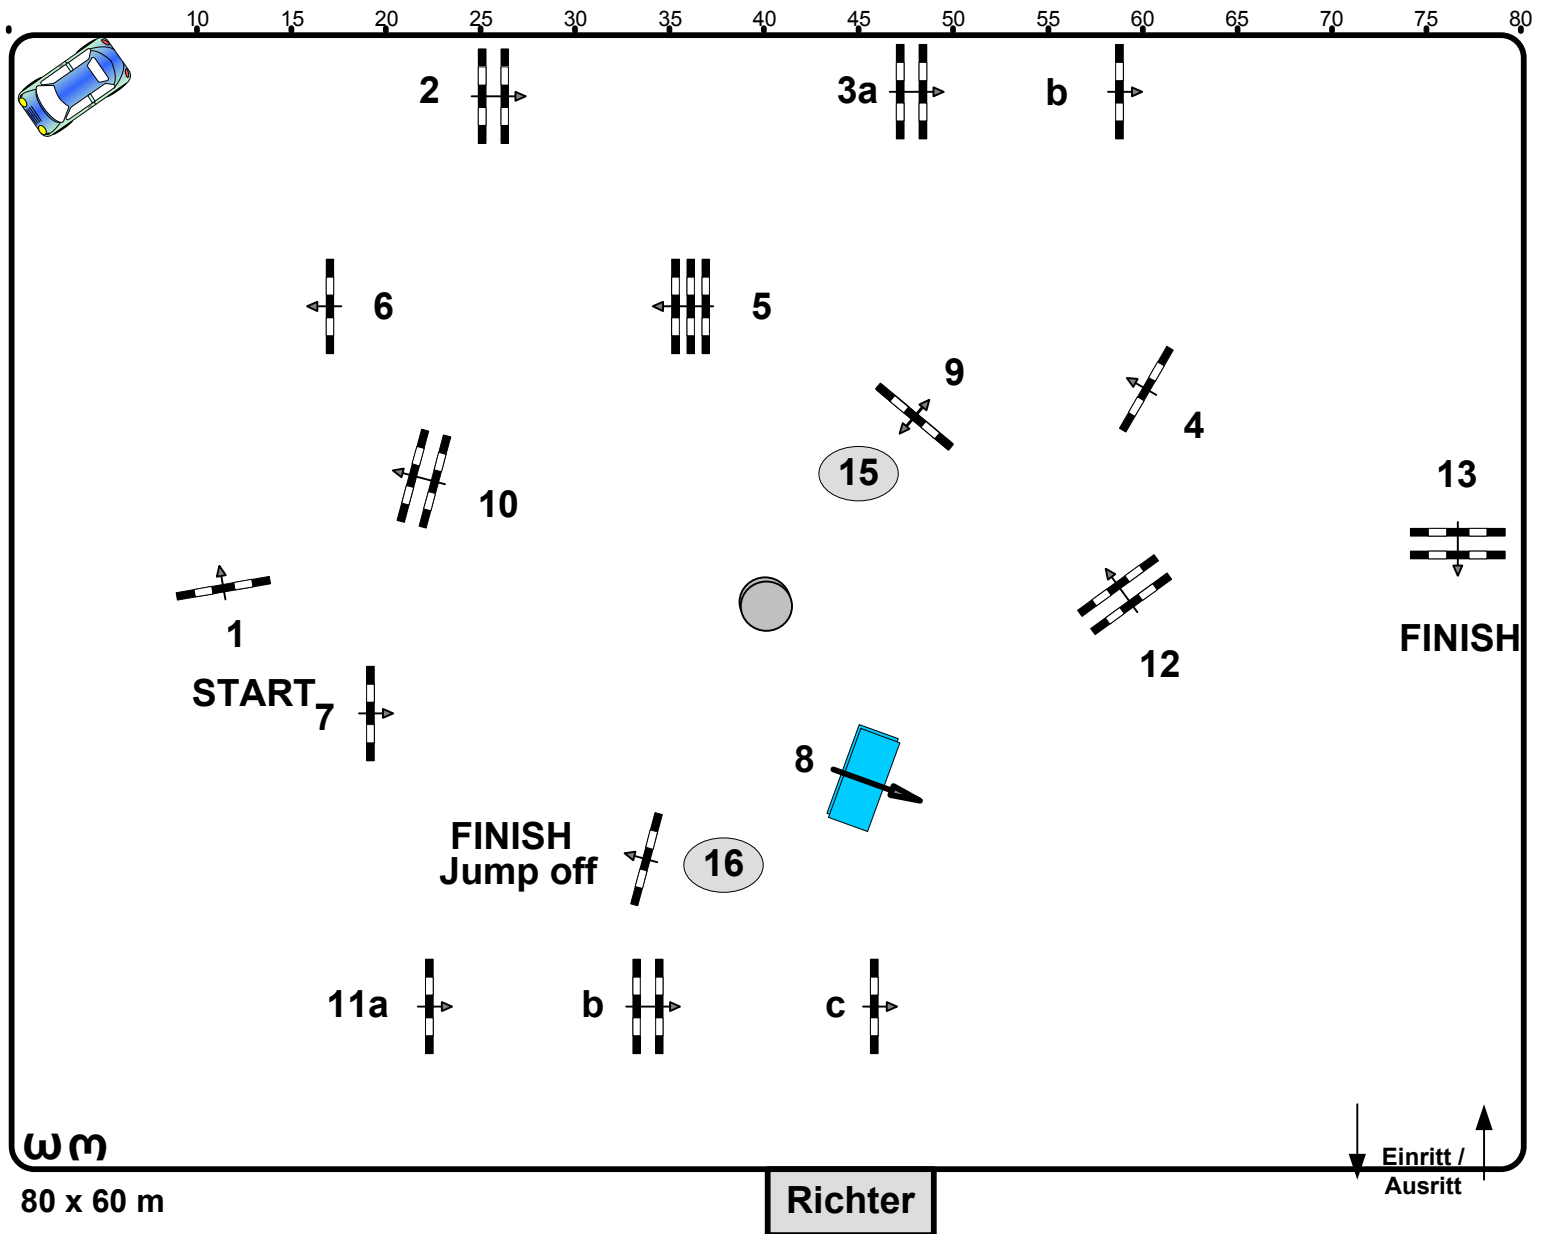

13. KMG - Cup Sommerstorf CSI** 2013

Class No.: **6**

Grand Prix

Competition with one jump-off

Sonntag, 16. Juni 2013

Table: A
National RG:
FEI RG / Art. 238.2.2
Height: 1,45 m

Speed: 350 m/min

Length: 480 m
Time allowed: 83 sec
Time limit: 166 sec

Obstacles: 13
Efforts: 16
Penalty sec
Closed combination:

1st Jump-off:
-1-2-10-11a-11b-4-15-13-16-
Length: 390 m
Time allowed: 67 sec
Time limit: 134 sec

Course Designer
Wolfgang Meyer (GER)