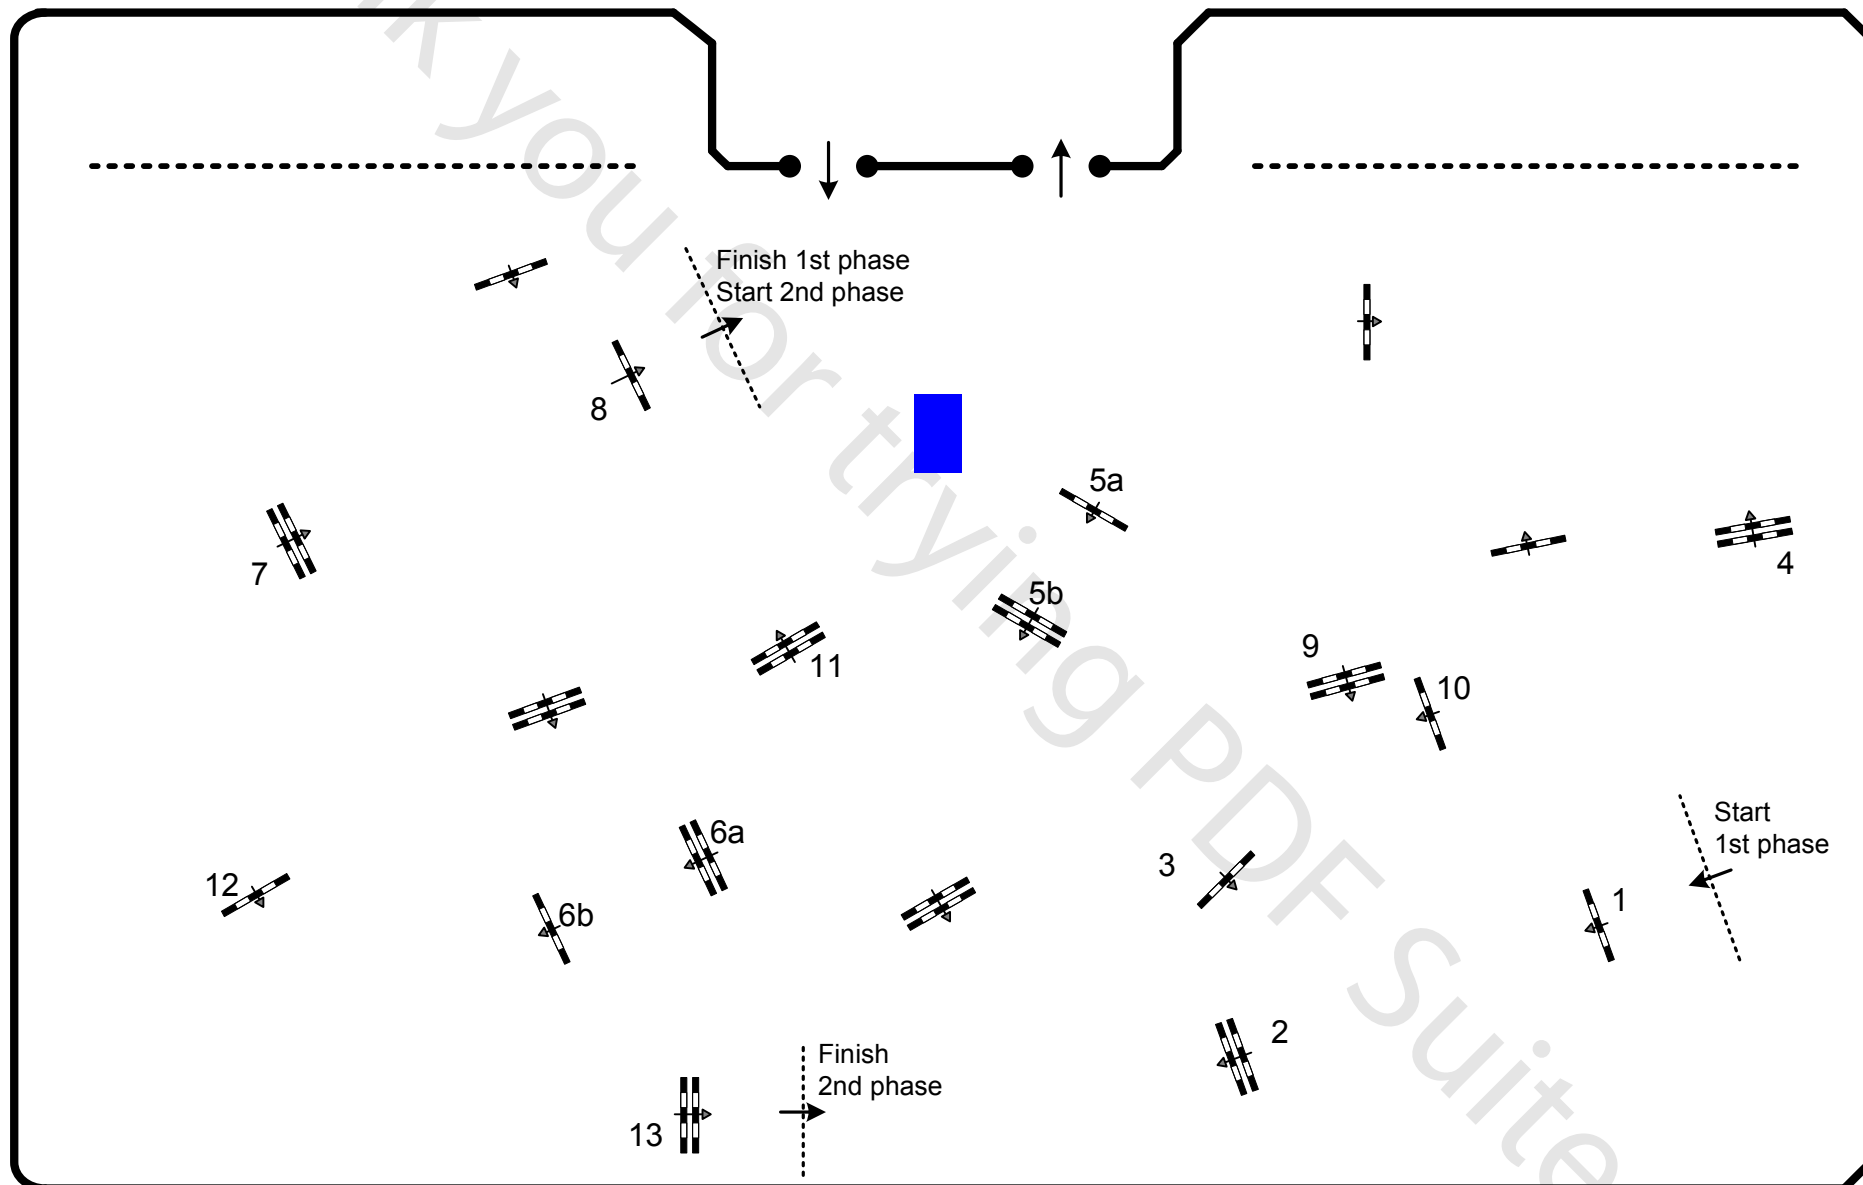

CSIO Lisboa 2013

Competition: 1 – 1,40m – two phases

6 de Junho de 2013

Table: A	Speed: 350 m/min	Obstacles: 8	2nd phase: 9 to 13	2nd Jump-off: N/A
National RG: 274.5.3	Length: 350 m	Efforts: 10	Length: 260 m	Length: 0 m
FEI RG / Art. N/A	Time allowed: 60 sec	Penalty sec: N/A	Time allowed: 45 sec	Time allowed: 0 sec
Height: 1,40 m	Time limit: 120 sec	Closed combination: N/A	Time limit: 90 sec	Time limit: 0 sec

C.D.: Bernardo Costa Cabral (POR)