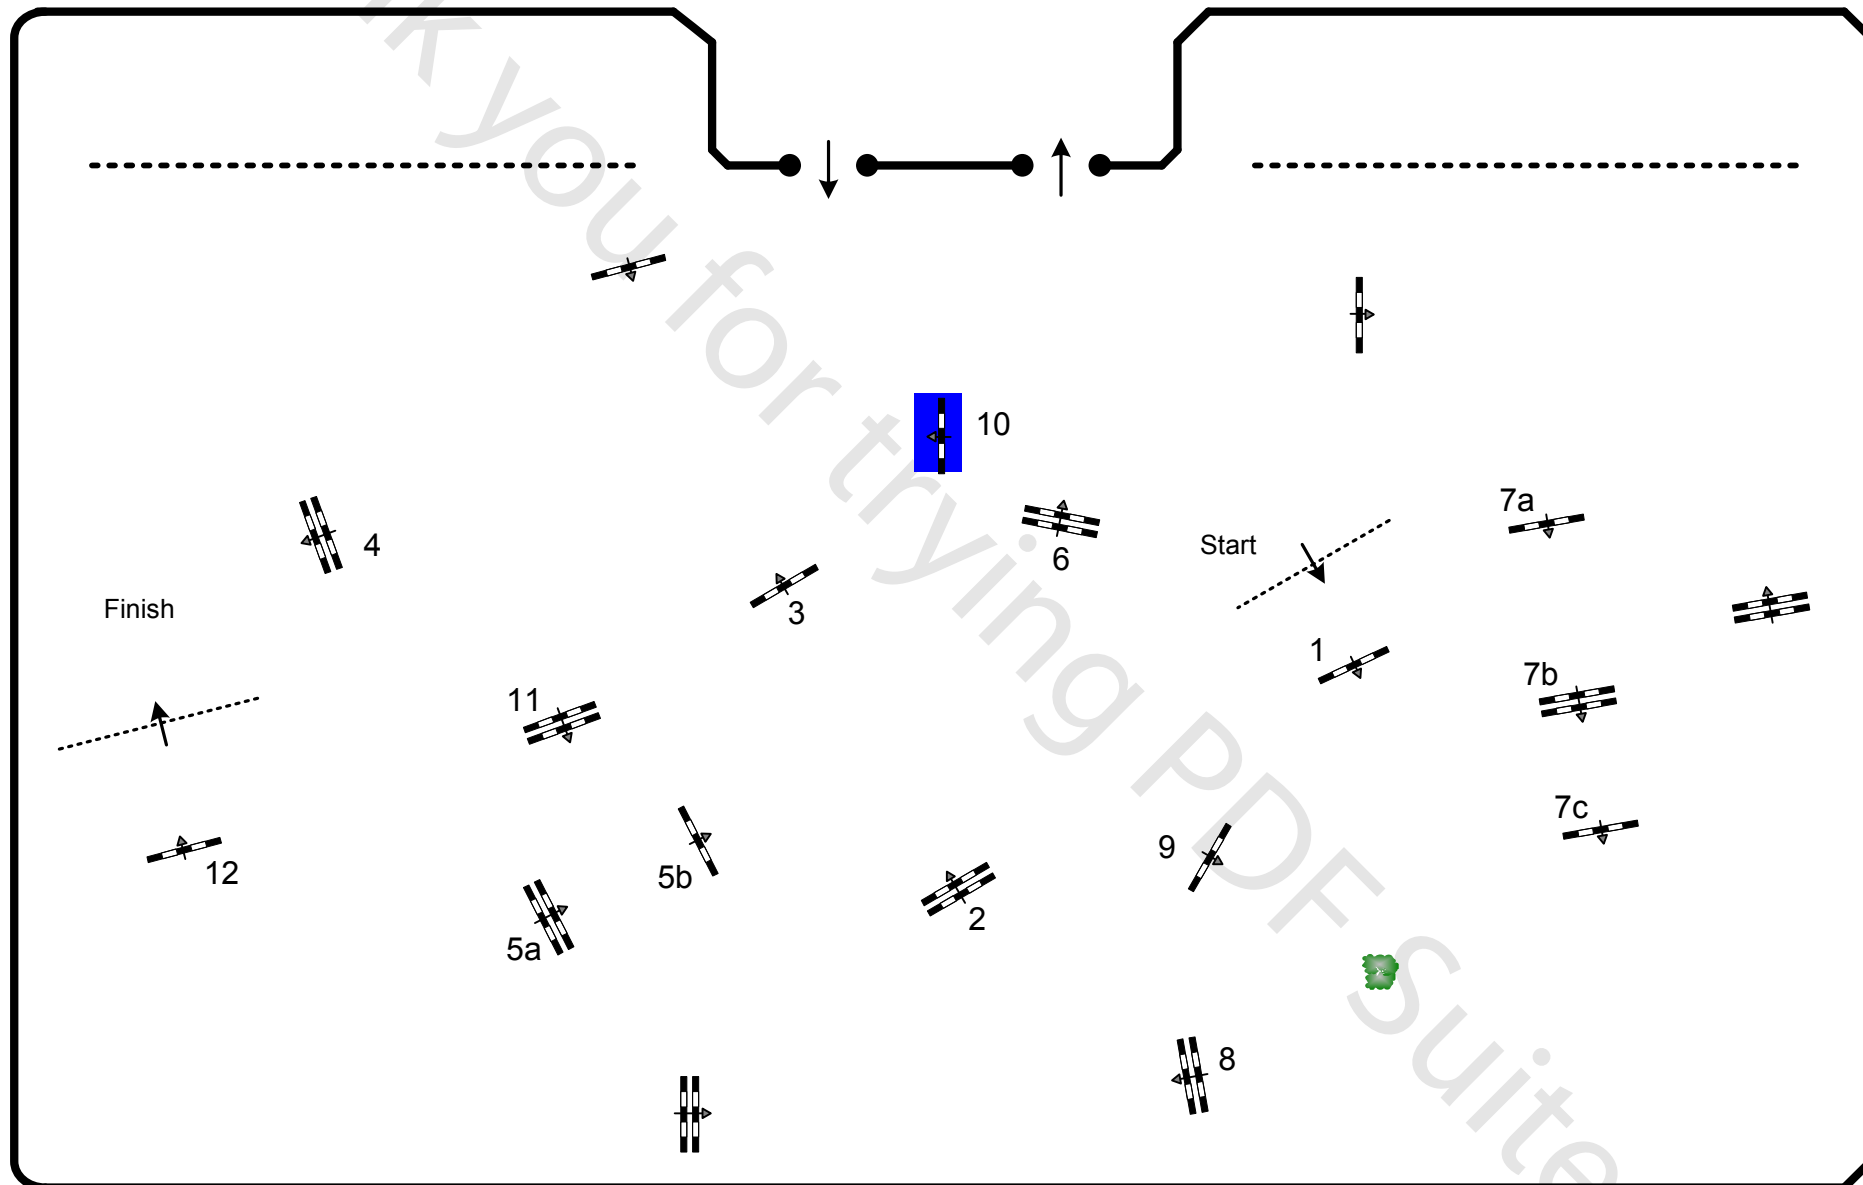

CSIO Lisboa 2013

Competition: 3 – 1,50m – against the clock

6 de Junho de 2013

Table: A	Speed: 375 m/min	Obstacles: 12	Jump Off: N/A	2nd Jump-off: N/A
National RG: 238.2.1	Length: 540 m	Efforts: 15	Length: 0 m	Length: 0 m
FEI RG / Art. N/A	Time allowed: 87 sec	Penalty sec: N/A	Time allowed: 0 sec	Time allowed: 0 sec
Height: 1,50 m	Time limit: 174 sec	Closed combination: N/A	Time limit: 0 sec	Time limit: 0 sec

C.D.: Bernardo Costa Cabral (POR)