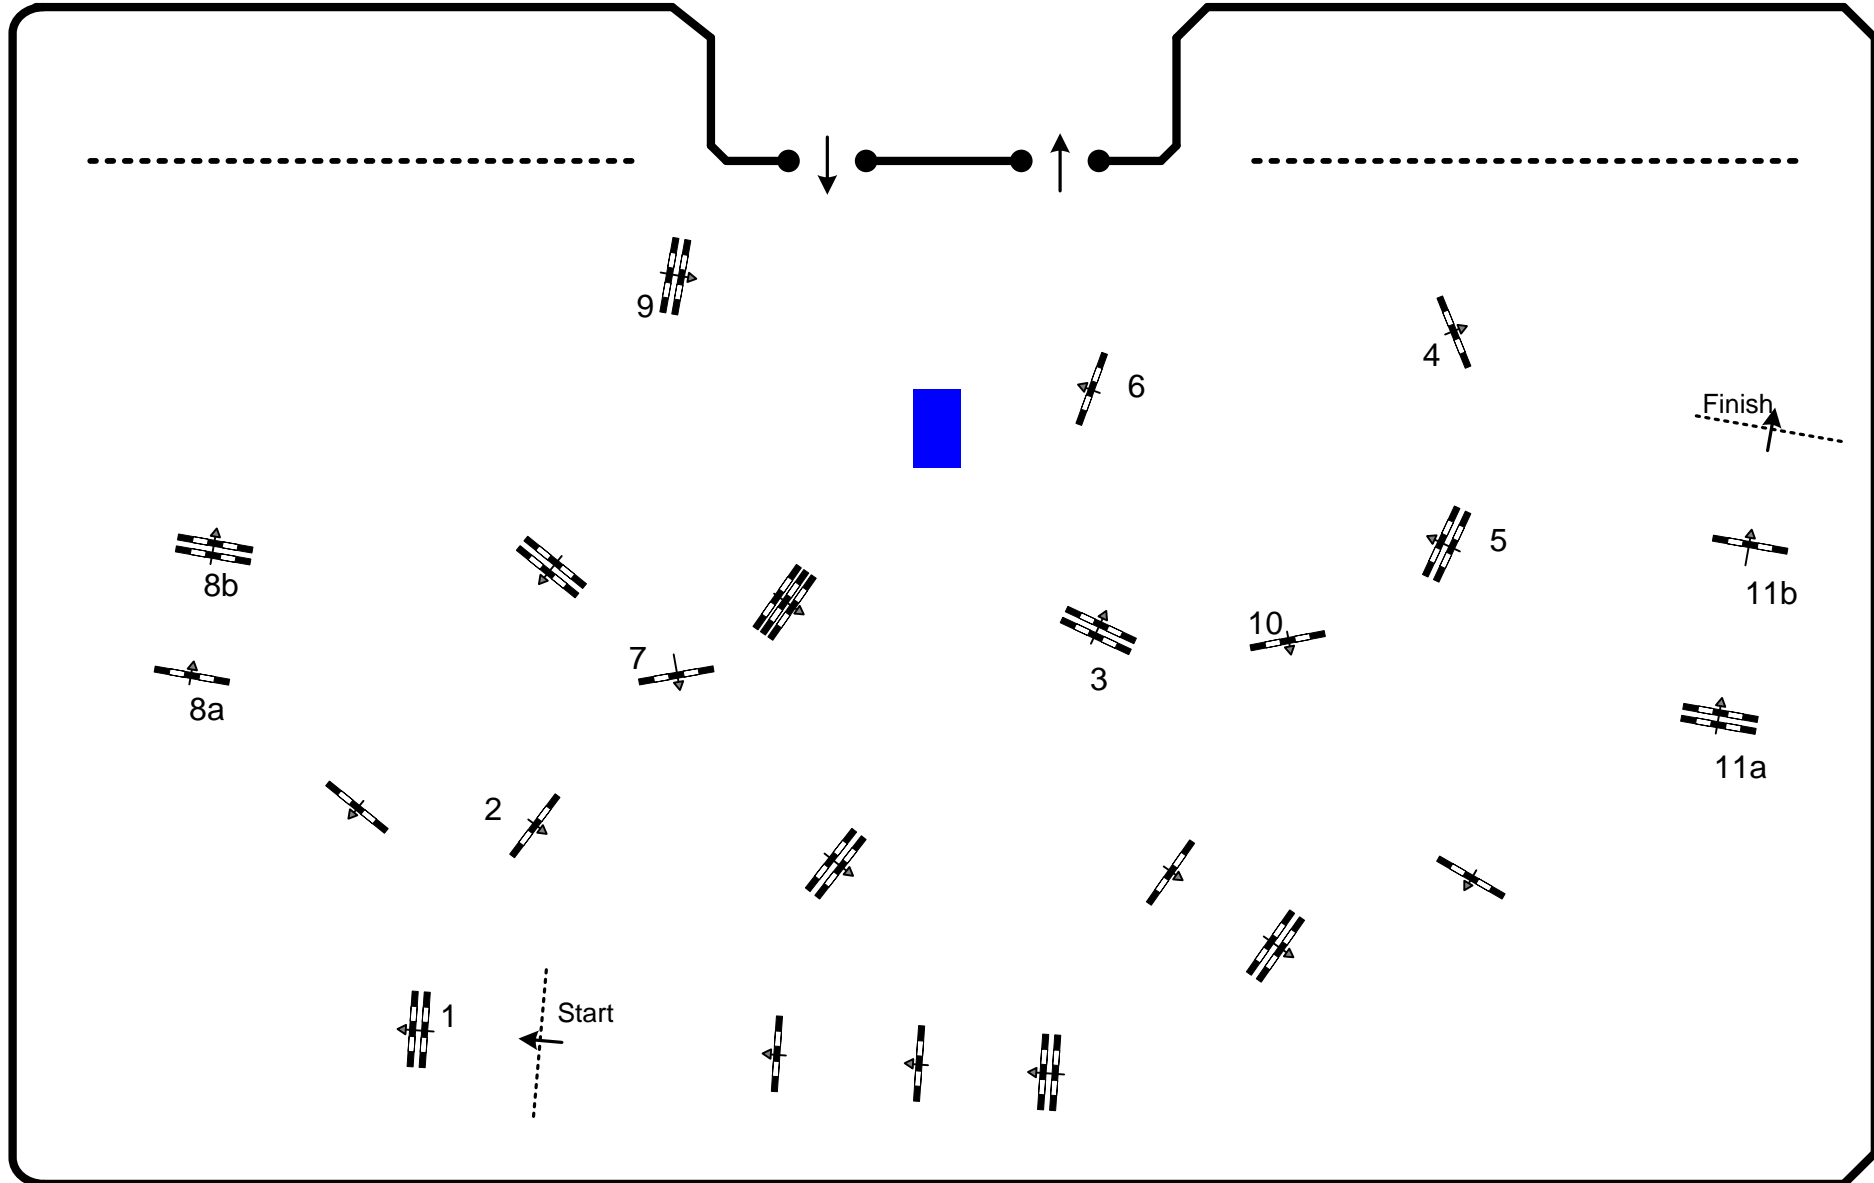

# CSIO Lisboa 2013

Competition: 1,40m – against the clock

7 de Junho de 2013

Table: A	Speed: 350 m/min	Obstacles: 11	Jump Off: N/A	2nd Jump-off: N/A
National RG: N/A	Length: 480 m	Efforts: 13	Length: 0 m	Length: 0 m
FEI RG / Art. 238.2.1	Time allowed: 83 sec	Penalty sec: N/A	Time allowed: 0 sec	Time allowed: 0 sec
Height: 1,40 m	Time limit: 166 sec	Closed combination: N/A	Time limit: 0 sec	Time limit: 0 sec

C.D.: Bernardo Costa Cabral (POR)