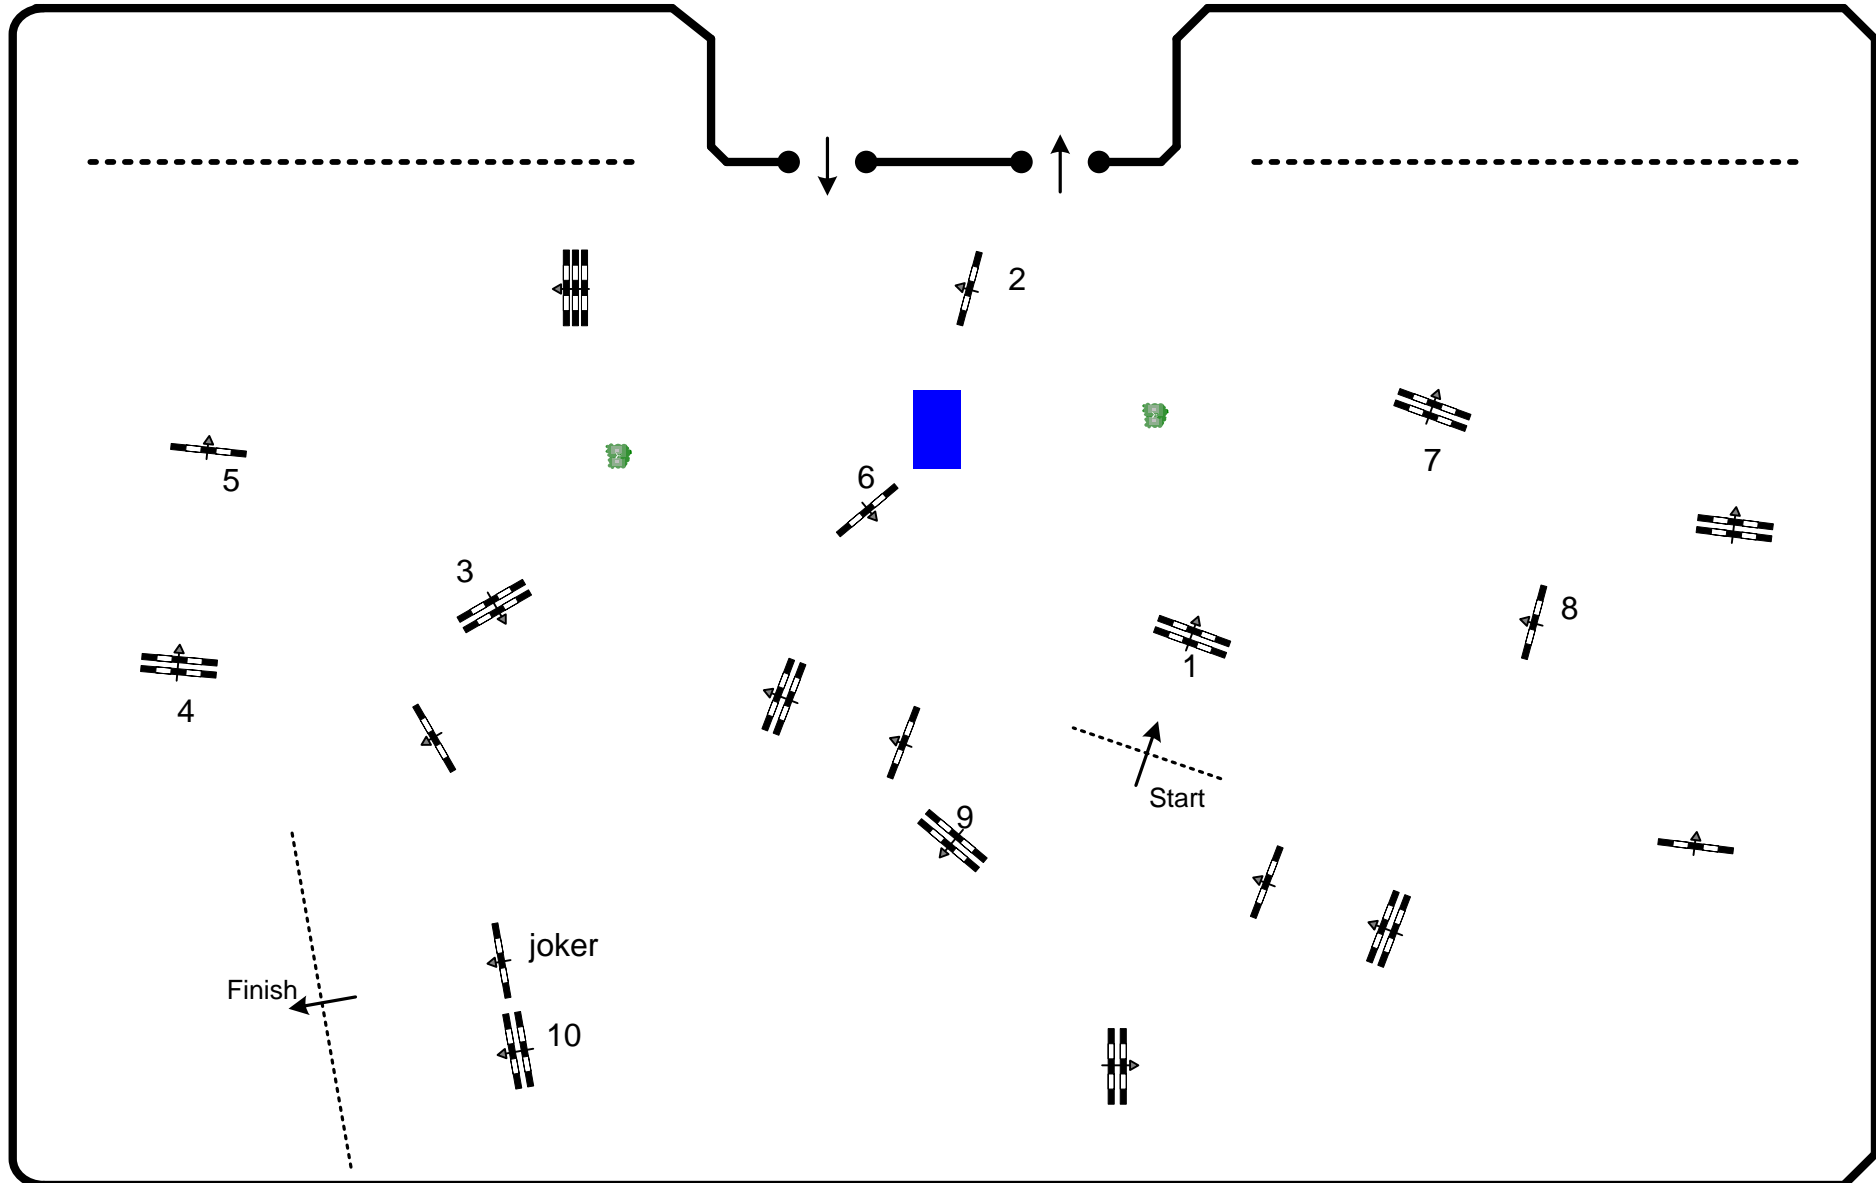

# CSIO Lisboa 2013

Competition: 1,40m – accumulator

8 de Junho 2013

Table: A	Speed: 350 m/min	Obstacles: 11	Jump Off: N/A	2nd Jump-off: N/A
National RG: N/A	Length: 420 m	Efforts: 10	Length: 0 m	Length: 0 m
FEI RG / Art. 269	Time allowed: 72 sec	Penalty sec: N/A	Time allowed: 0 sec	Time allowed: 0 sec
Height: 1,35 m	Time limit: 144 sec	Closed combination: N/A	Time limit: 0 sec	Time limit: 0 sec

C.D.: Bernardo Costa Cabral (POR)