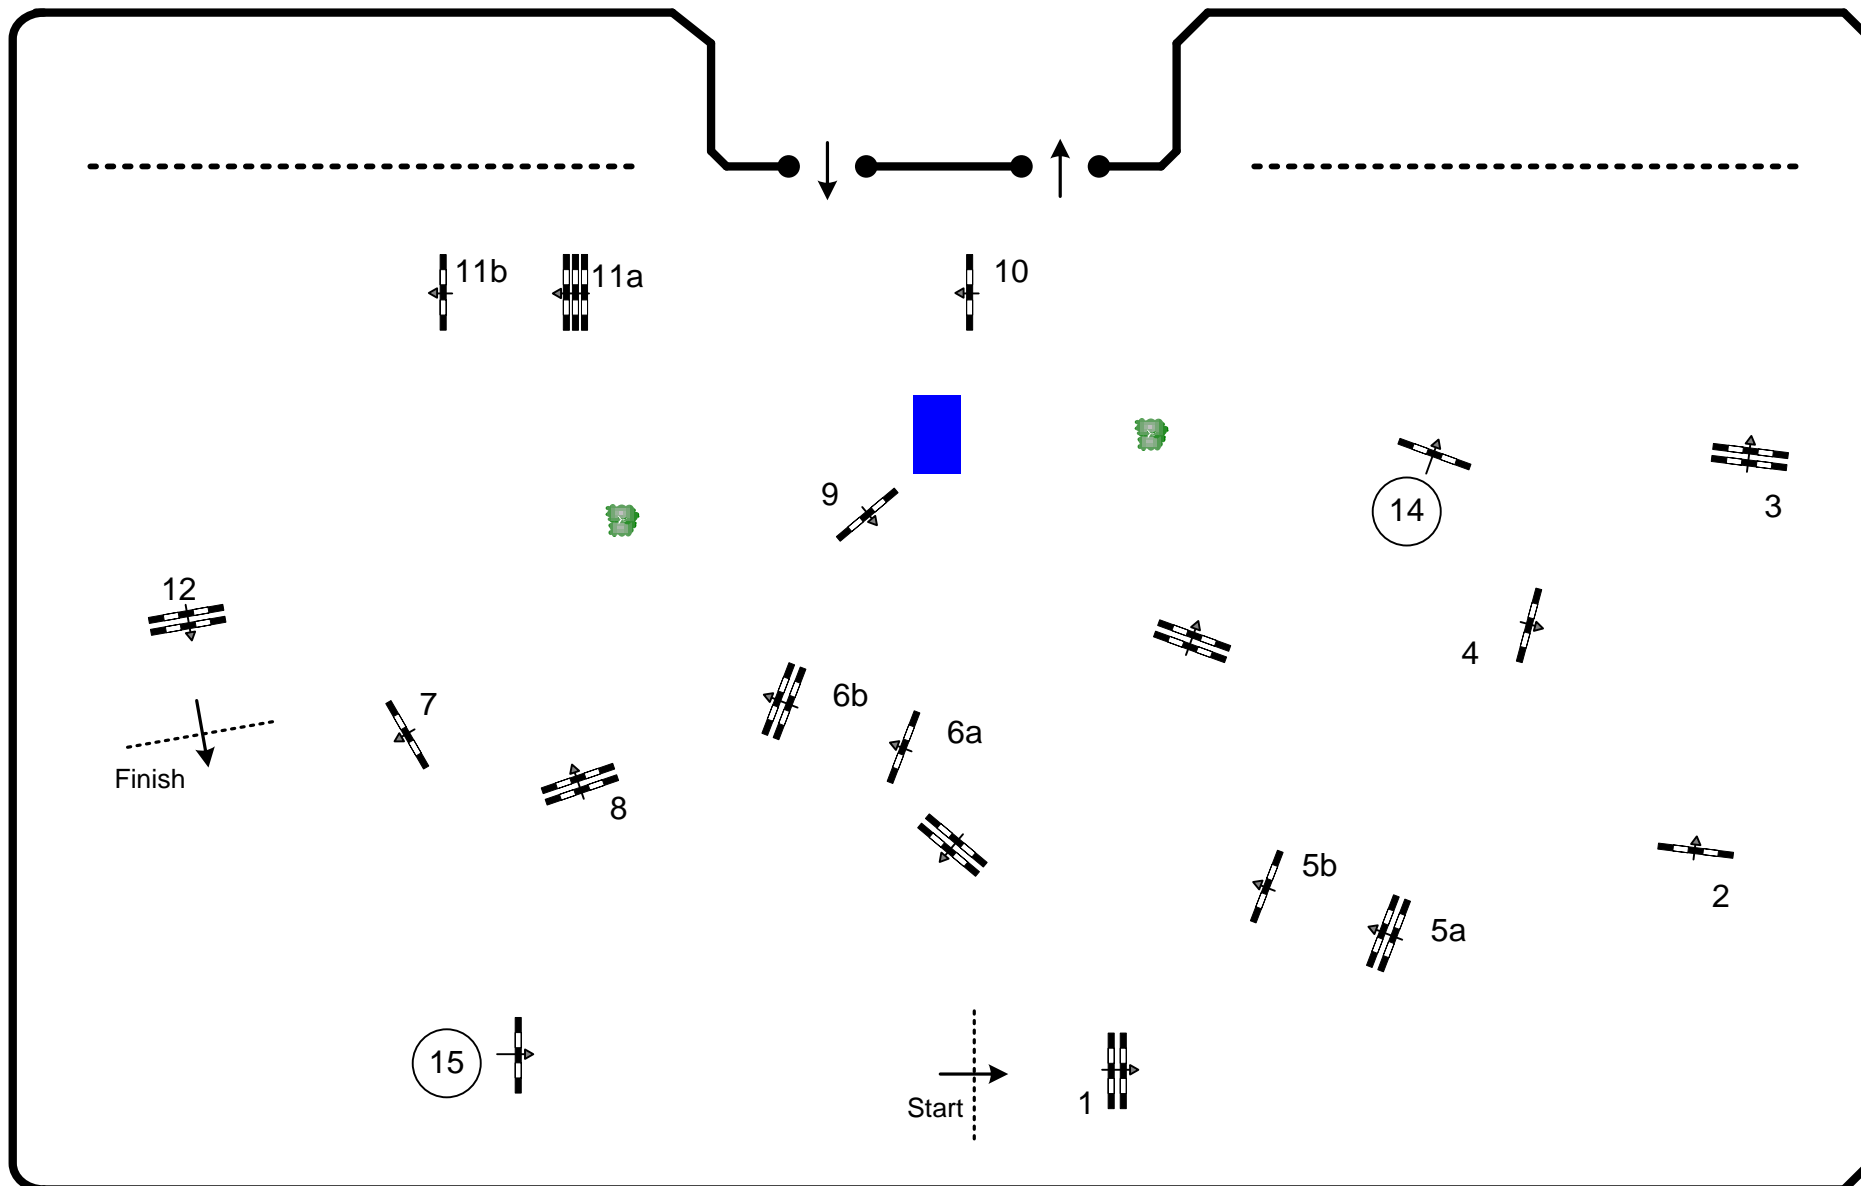

CSIO Lisboa 2013

Competition: 1,50m – with jump off

8 de Junho 2013

Table: A	Speed: 350 m/min	Obstacles: 12	Jump Off: 12 , 8 , 9 , 14 , 5ab , 6b , 15	2nd Jump-off: N/A
National RG: N/A	Length: 450 m	Efforts: 15	Length: 345 m	Length: 0 m
FEI RG / Art. 238.2.2	Time allowed: 78 sec	Penalty sec: N/A	Time allowed: 60 sec	Time allowed: 0 sec
Height: 1,50 m	Time limit: 156 sec	Closed combination: N/A	Time limit: 120 sec	Time limit: 0 sec

C.D.: Bernardo Costa Cabral (POR)