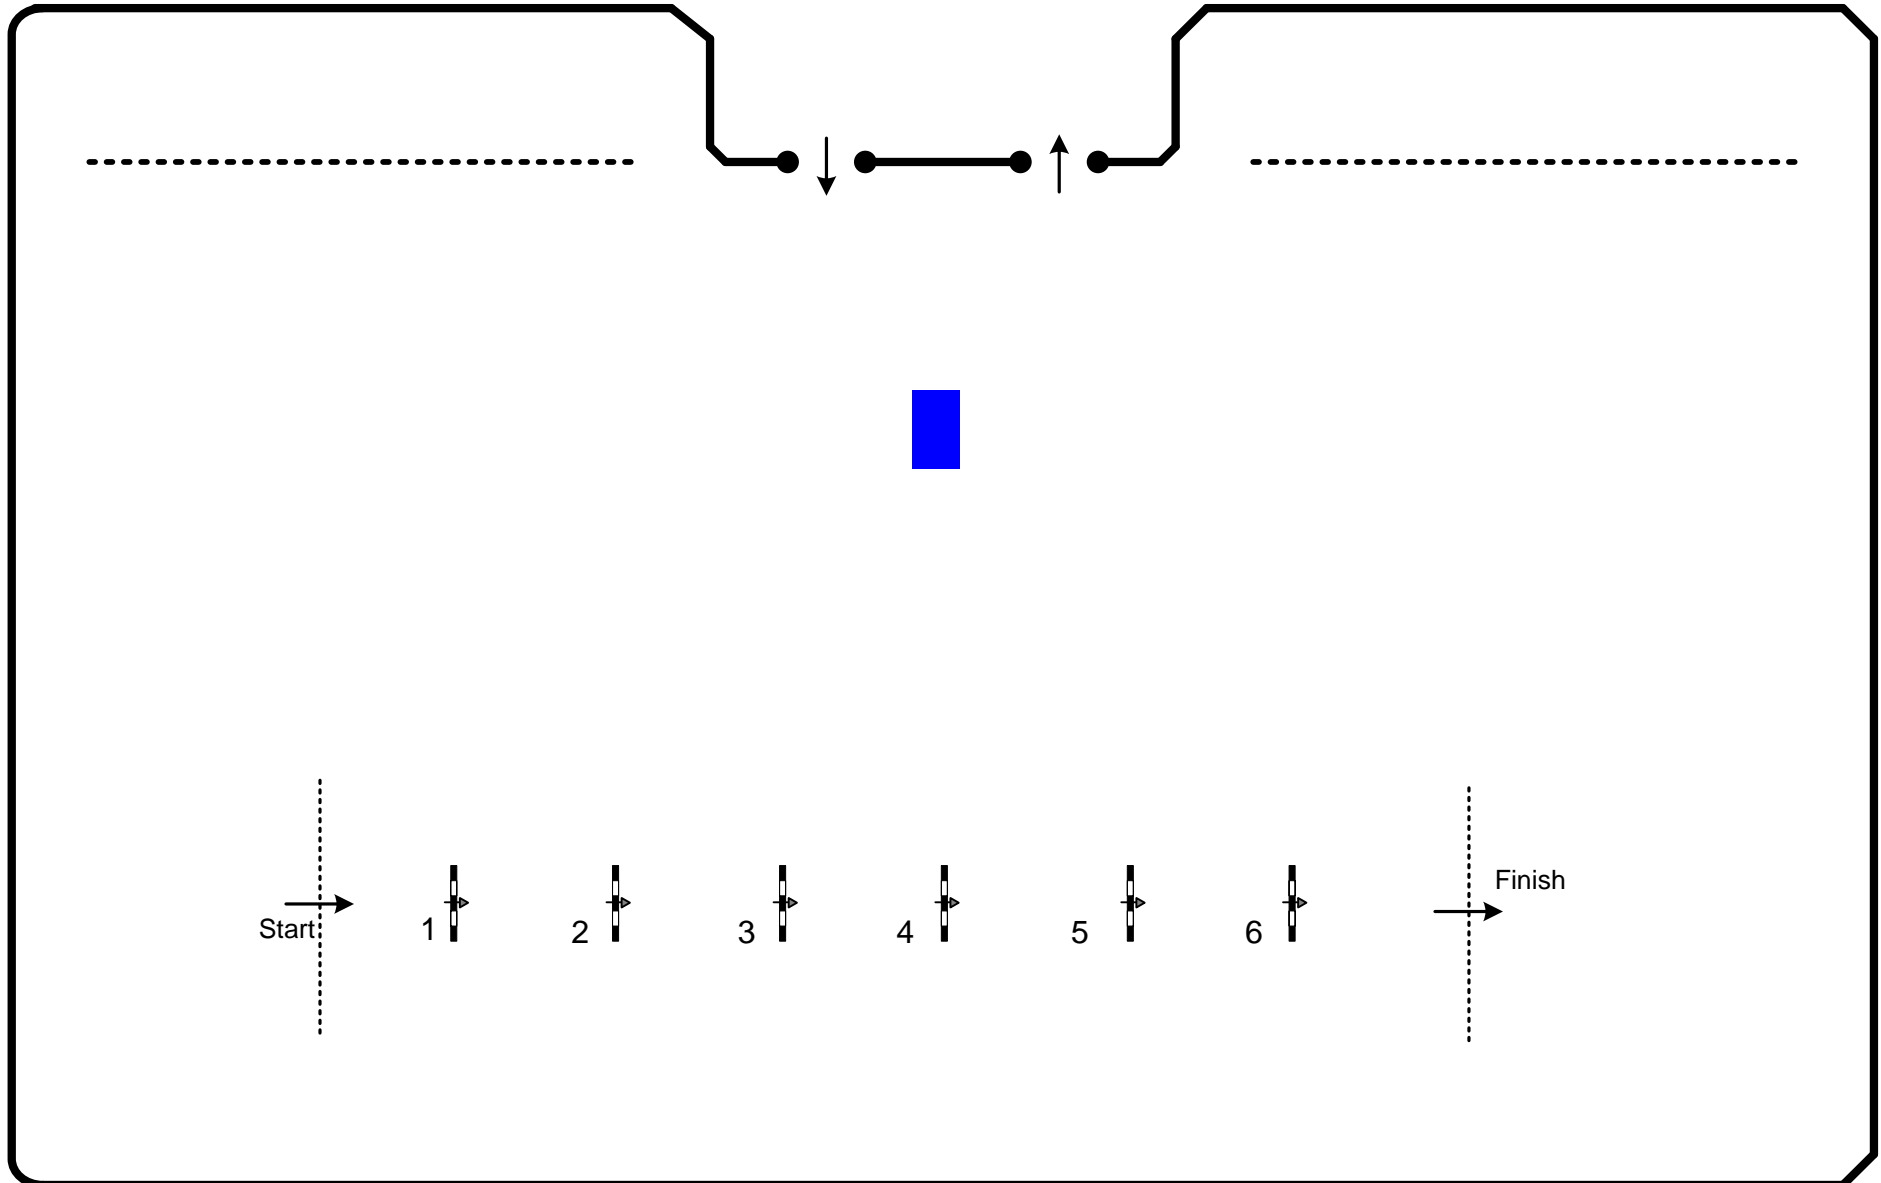

CSIO Lisboa 2013

Competition: Six Bars

8 de Junho 2013

Table: A	Speed: N/A m/min	Obstacles: 6	1st jump off: 1, 2, 3, 4, 5, 6	2nd, 3rd & 4th Jump-off: 3, 4, 5, 6
National RG: N/A	Length: 0 m	Efforts: 6	Length: 0 m	Length: 0 m
FEI RG / Art. 262	Time allowed: 0 sec	Penalty sec: N/A	Time allowed: 0 sec	Time allowed: 0 sec
Height: max 1st round 1,60 m	Time limit: 0 sec	Closed combination: N/A	Time limit: 0 sec	Time limit: 0 sec

C.D.: Bernardo Costa Cabral (POR)