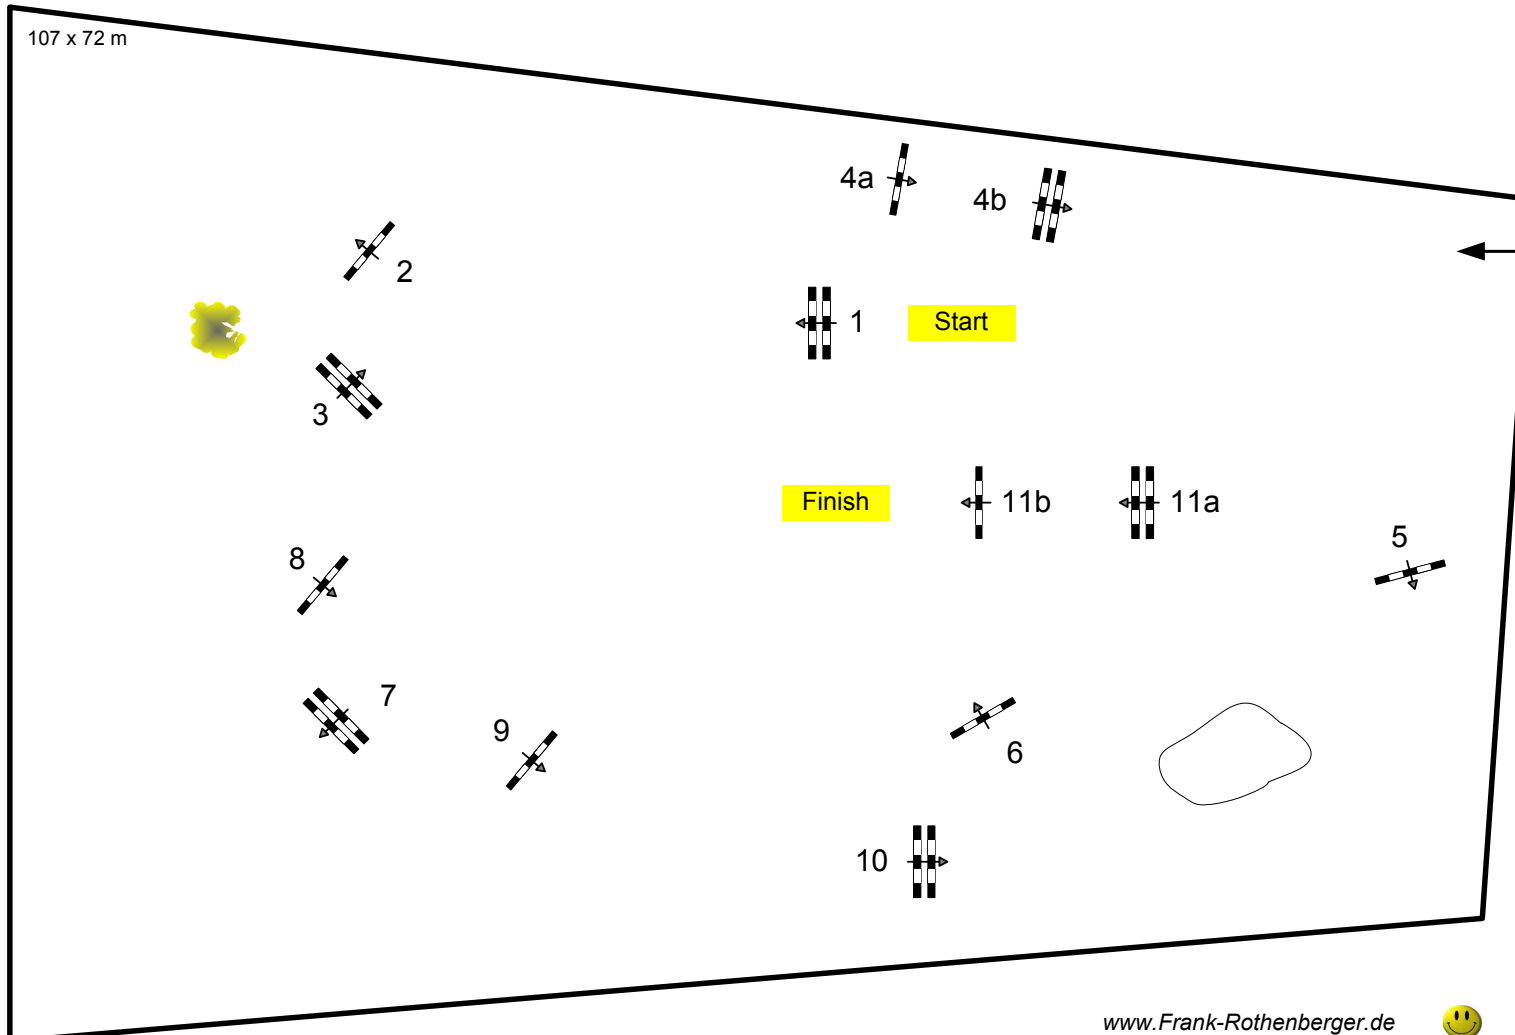

Balve Optimum 2013

Nr.: 10 Big Tour

Competiton against the clock

Table: A
 National RG: 501 A 1
 FEI RG / Art.
 Height: 1,45 m

Speed: 350 m/min

Length: 440 m
 Time allowed: 76 sec
 Time limit: 152 sec

Obstacles: 11
 Efforts: 13
 Penalty sec

Jump-Off / 2ndPhase:

0

Length: 0 m
 Time allowed: 0 sec
 Time limit: 0 sec