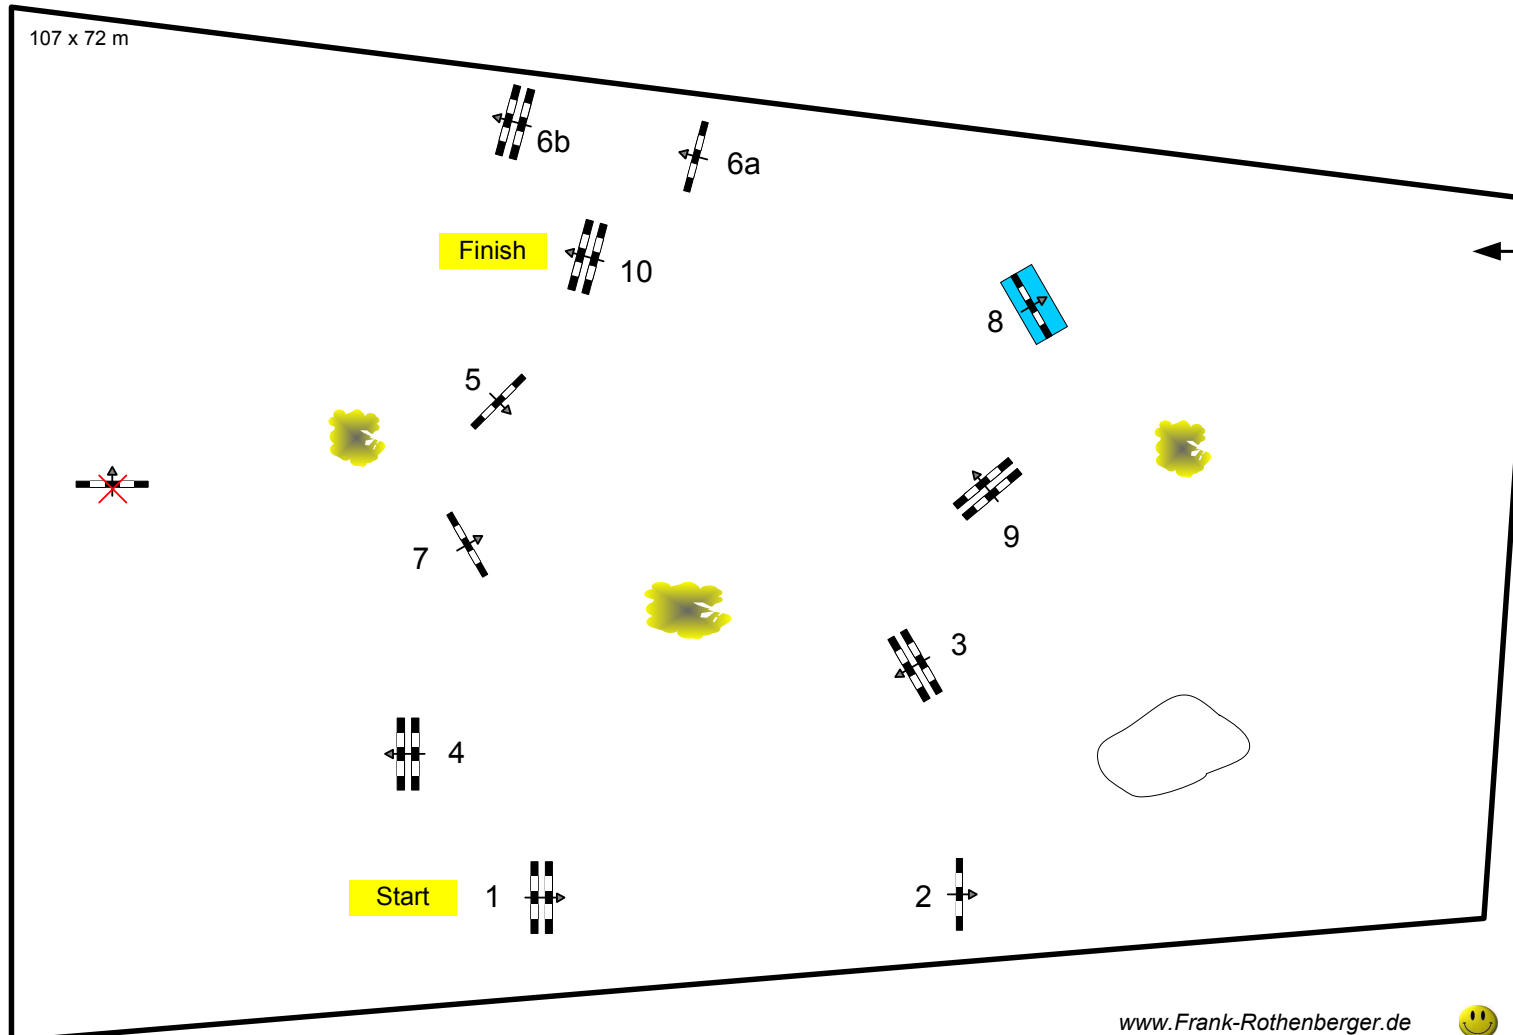

Balve Optimum 2013

Nr.: 14

Amateur Springreiterclub

Springprüfung Kl. M** FZ

Table: A
 National RG: 501 a 1
 FEI RG / Art.
 Height: 1,35 m

Speed: 350 m/min

Length: 440 m
 Time allowed: 76 sec
 Time limit: 152 sec

Obstacles: 10
 Efforts: 11
 Penalty sec

Jump-Off / 2ndPhase:

0

Length: 0 m
 Time allowed: 0 sec
 Time limit: 0 sec