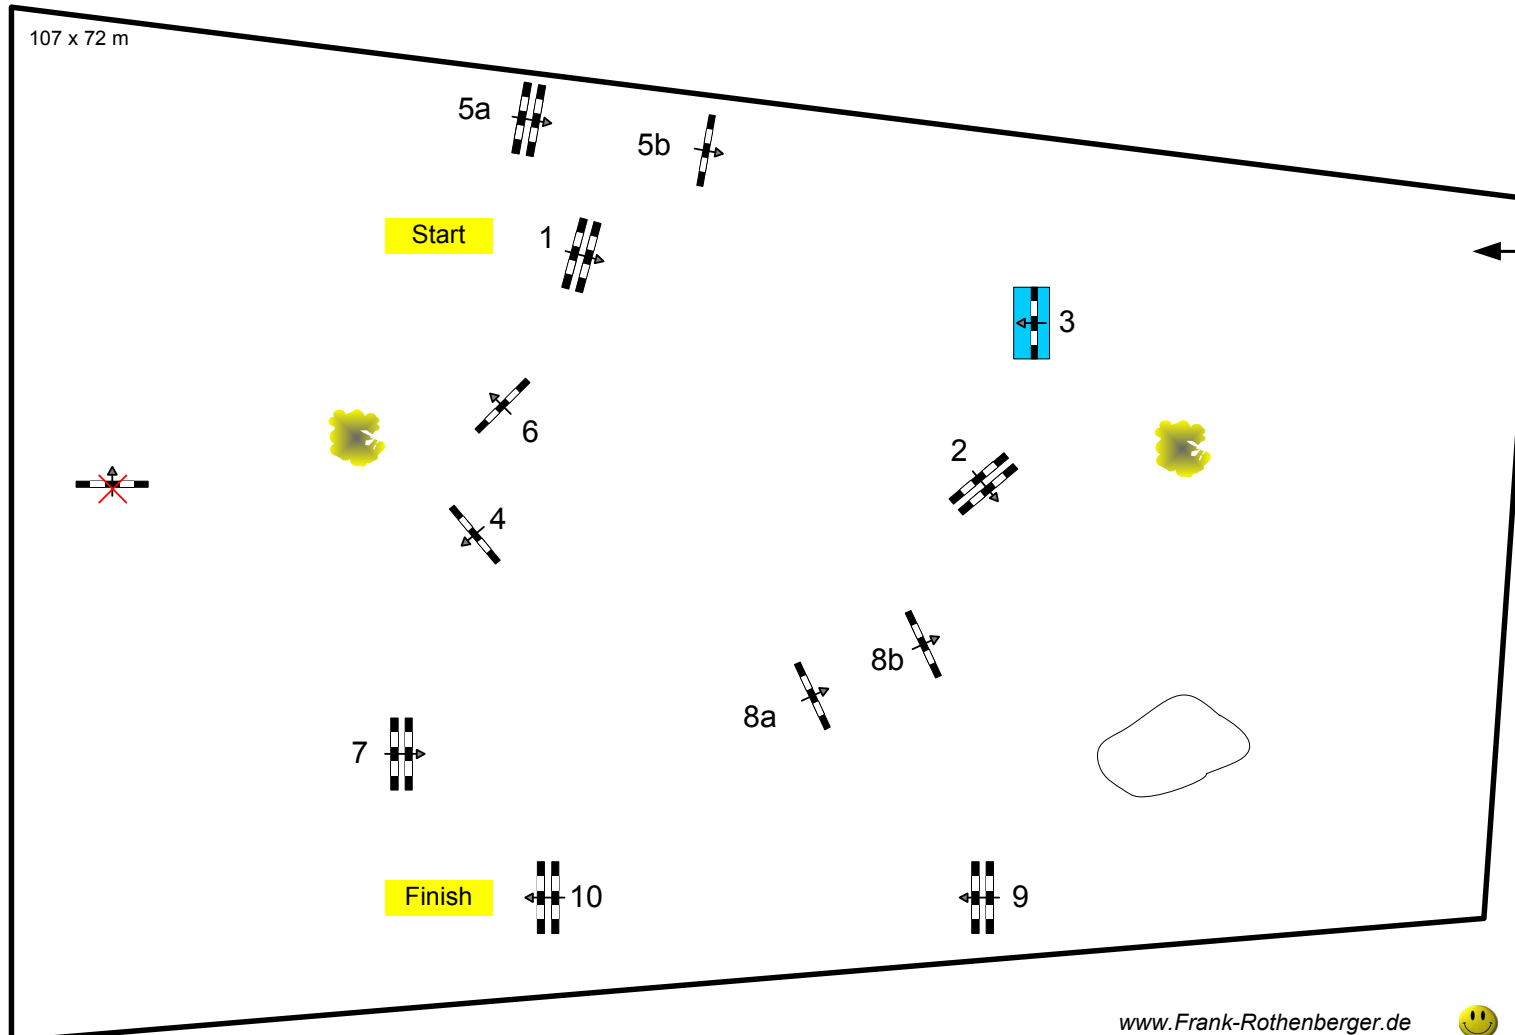

Balve Optimum 2013

Nr.: 17

Opening class

Competiton against the glock

Table:	A
National RG:	
FEI RG / Art.	238.2.1
Height:	1,40 m

Speed: 350 m/min

Length:	420 m
Time allowed:	72 sec
Time limit:	144 sec

Obstacles:	10
Efforts:	12
Penalty sec	

Jump-Off / 2ndPhase:

0

Length:	0 m
Time allowed:	0 sec
Time limit:	0 sec