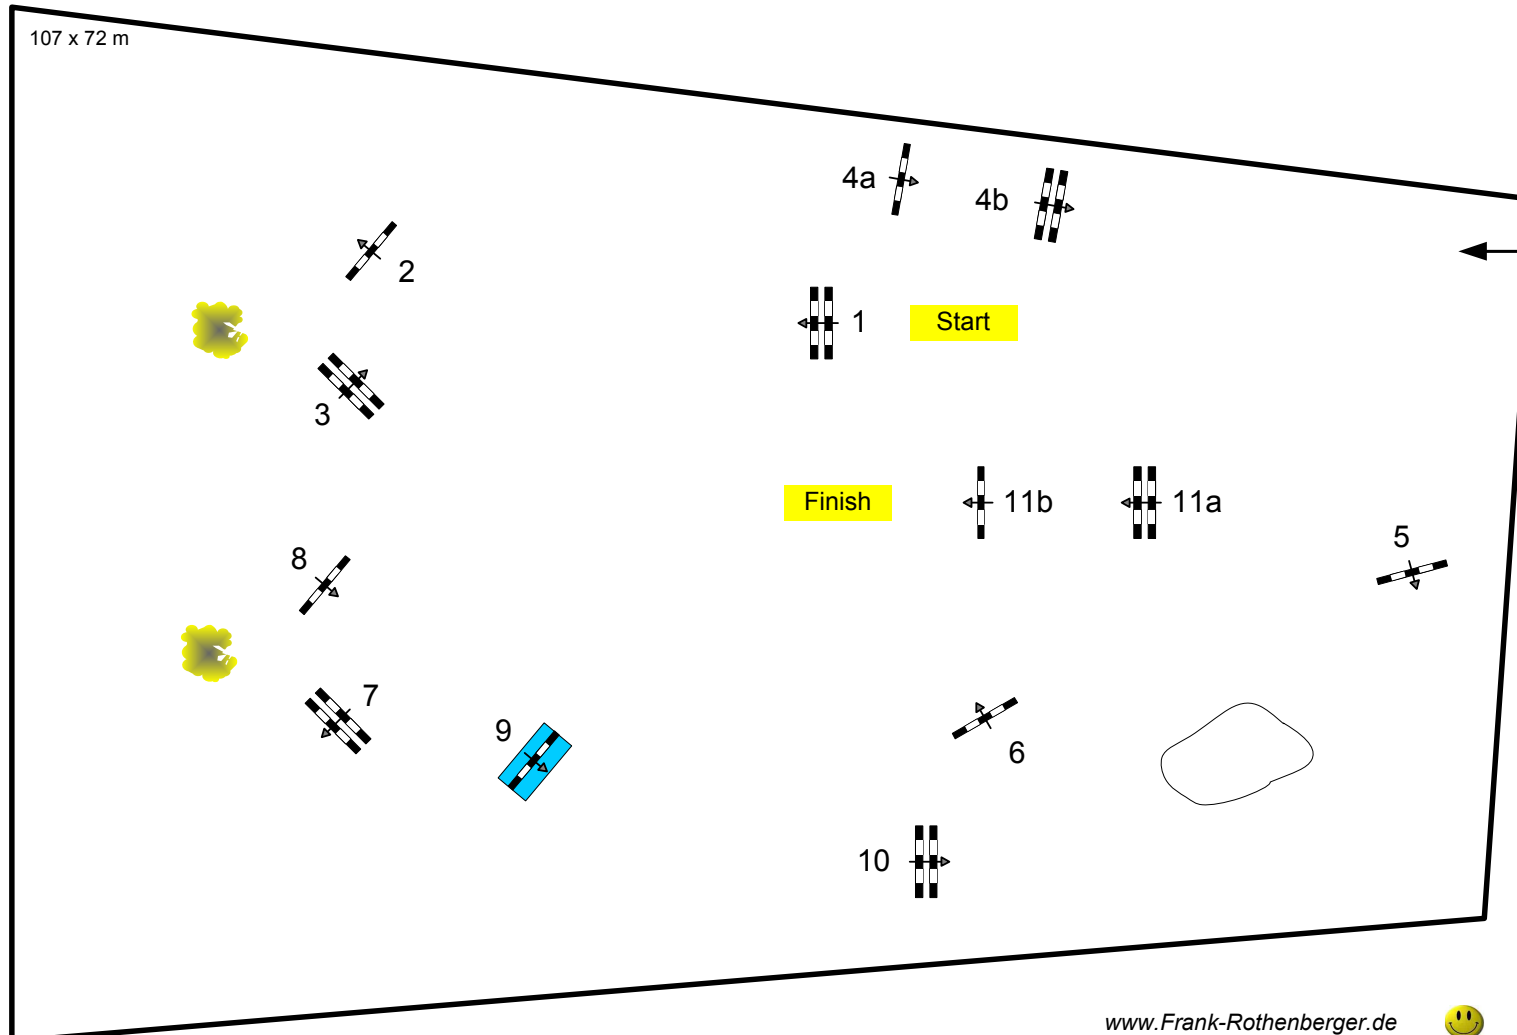

Balve Optimum 2013

Nr.: 20

Sauerland Preis

Competiton against the clock

Table:	A
National RG: 501 A 1	
FEI RG / Art.	
Height:	1,45 m

Speed: 350 m/min

Length:	440 m
Time allowed:	76 sec
Time limit:	152 sec

Obstacles:	11
Efforts:	13
Penalty sec	

Jump-Off / 2ndPhase:

Length:	0 m
Time allowed:	0 sec
Time limit:	0 sec