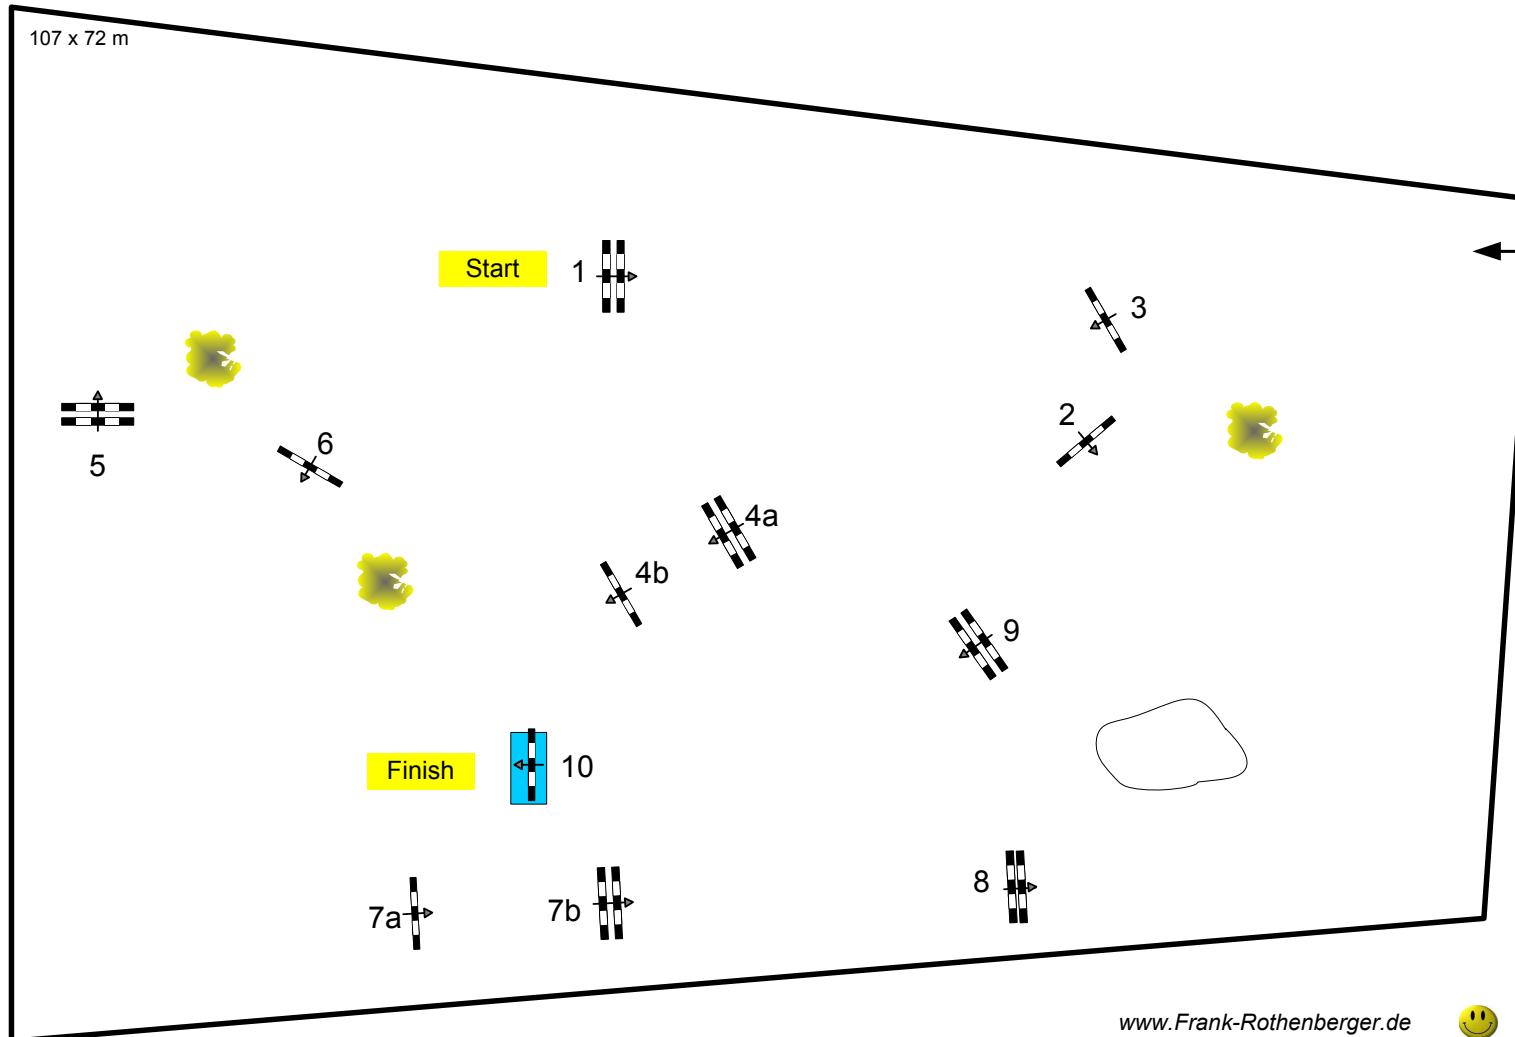

# Balve Optimum 2013

Nr.: 22

Youngster Tour

Competition against the glock

Table: A  
 National RG:  
 FEI RG / Art. 238.2.1  
 Height: 1,35 m

Speed: 350 m/min

Length: 390 m  
 Time allowed: 67 sec  
 Time limit: 134 sec

Obstacles: 10  
 Efforts: 12  
 Penalty sec

Jump-Off / 2ndPhase:

0

Length: 0 m  
 Time allowed: 0 sec  
 Time limit: 0 sec