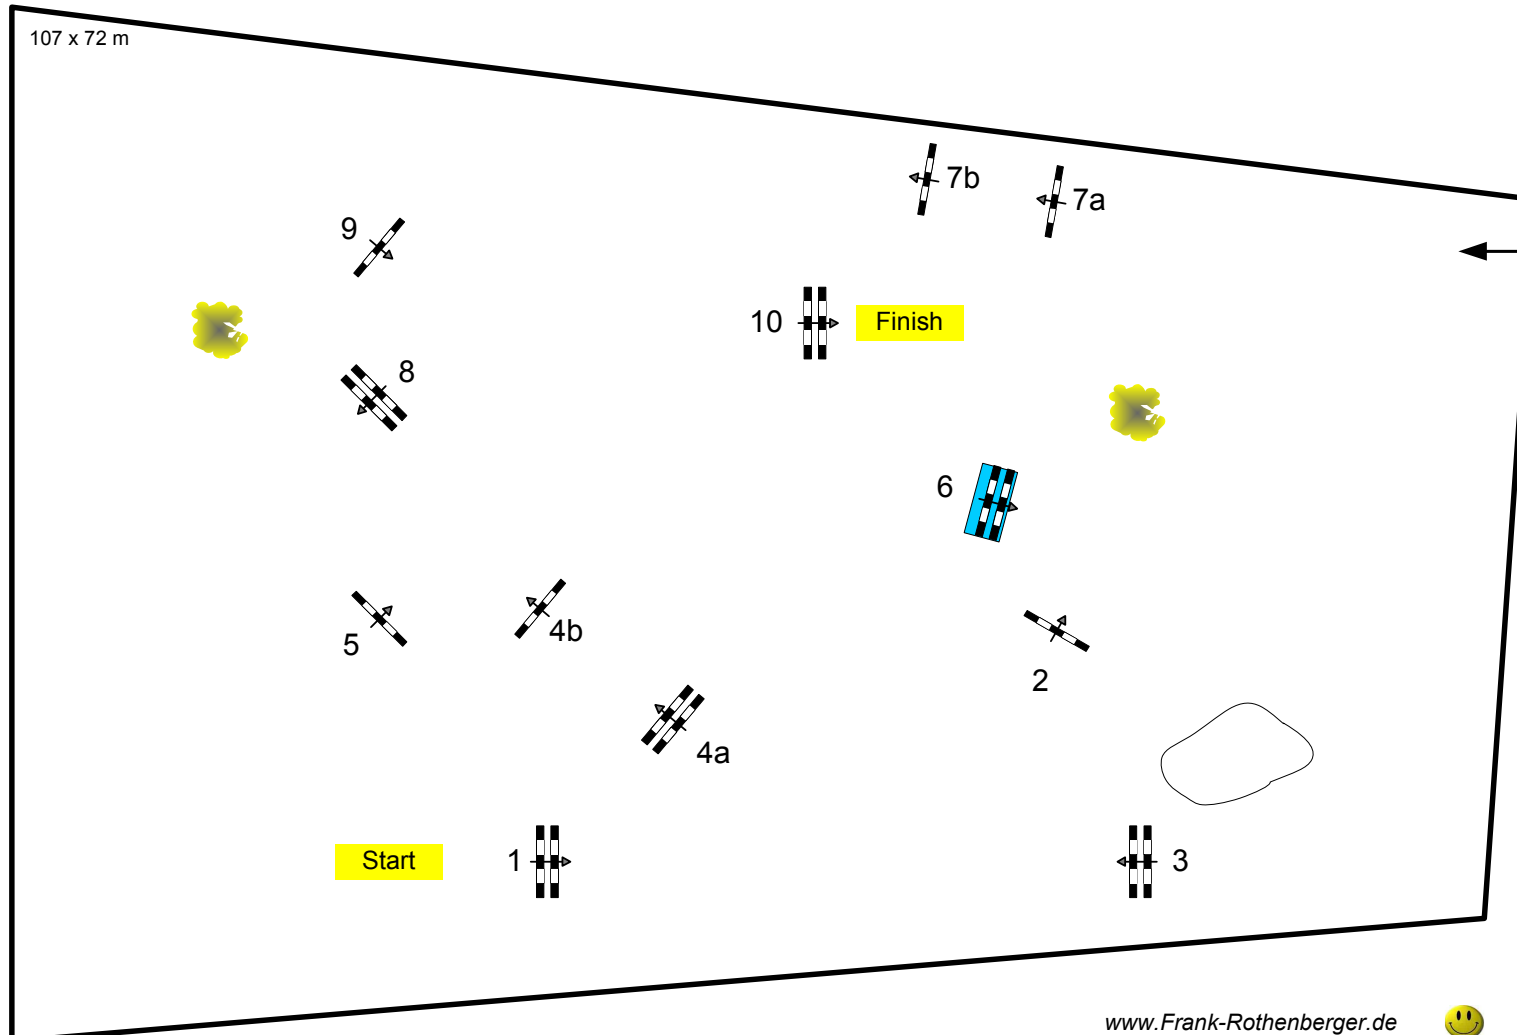

Balve Optimum 2013

Nr.: 23

Youngster Tour

Competition against the clock

Table:	A
National RG:	
FEI RG / Art.	238.2.1
Height:	1,40 m

Speed:	350 m/min
--------	-----------

Length:	420 m
Time allowed:	72 sec
Time limit:	144 sec

Obstacles:	10
Efforts:	12
Penalty sec	

Jump-Off / 2ndPhase:

0

Length:	0 m
Time allowed:	0 sec
Time limit:	0 sec