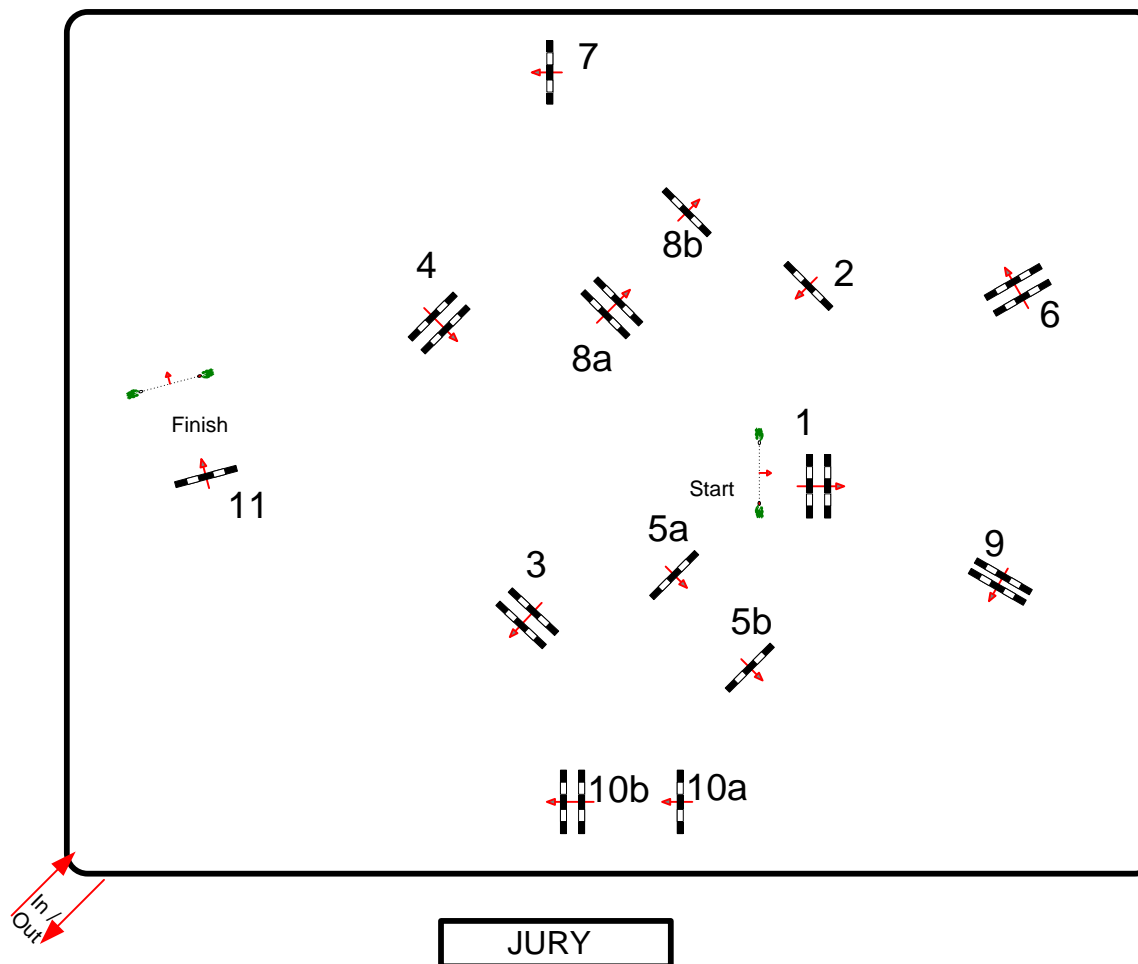

### PRIX "GRAND PRIX MAGAZINE"

Table: A  
National RG:  
FEI RG / Art. 238.2.1  
Height: 1,35/1,40 m

Speed: 350 m/min

Length: 450 m  
Time allowed: 78 sec  
Time limit: 156 sec

Obstacles: 11  
Efforts: 13  
Penalty sec  
Closed combination:

1st Jump-off:

Length: 0 m  
Time allowed: 0 sec  
Time limit: 0 sec

2nd Jump-off:

Length: 0 m  
Time allowed: 0 sec  
Time limit: 0 sec

Class No.: 12

CSI 1

Competition against the clock

Saturday 15 June 2013