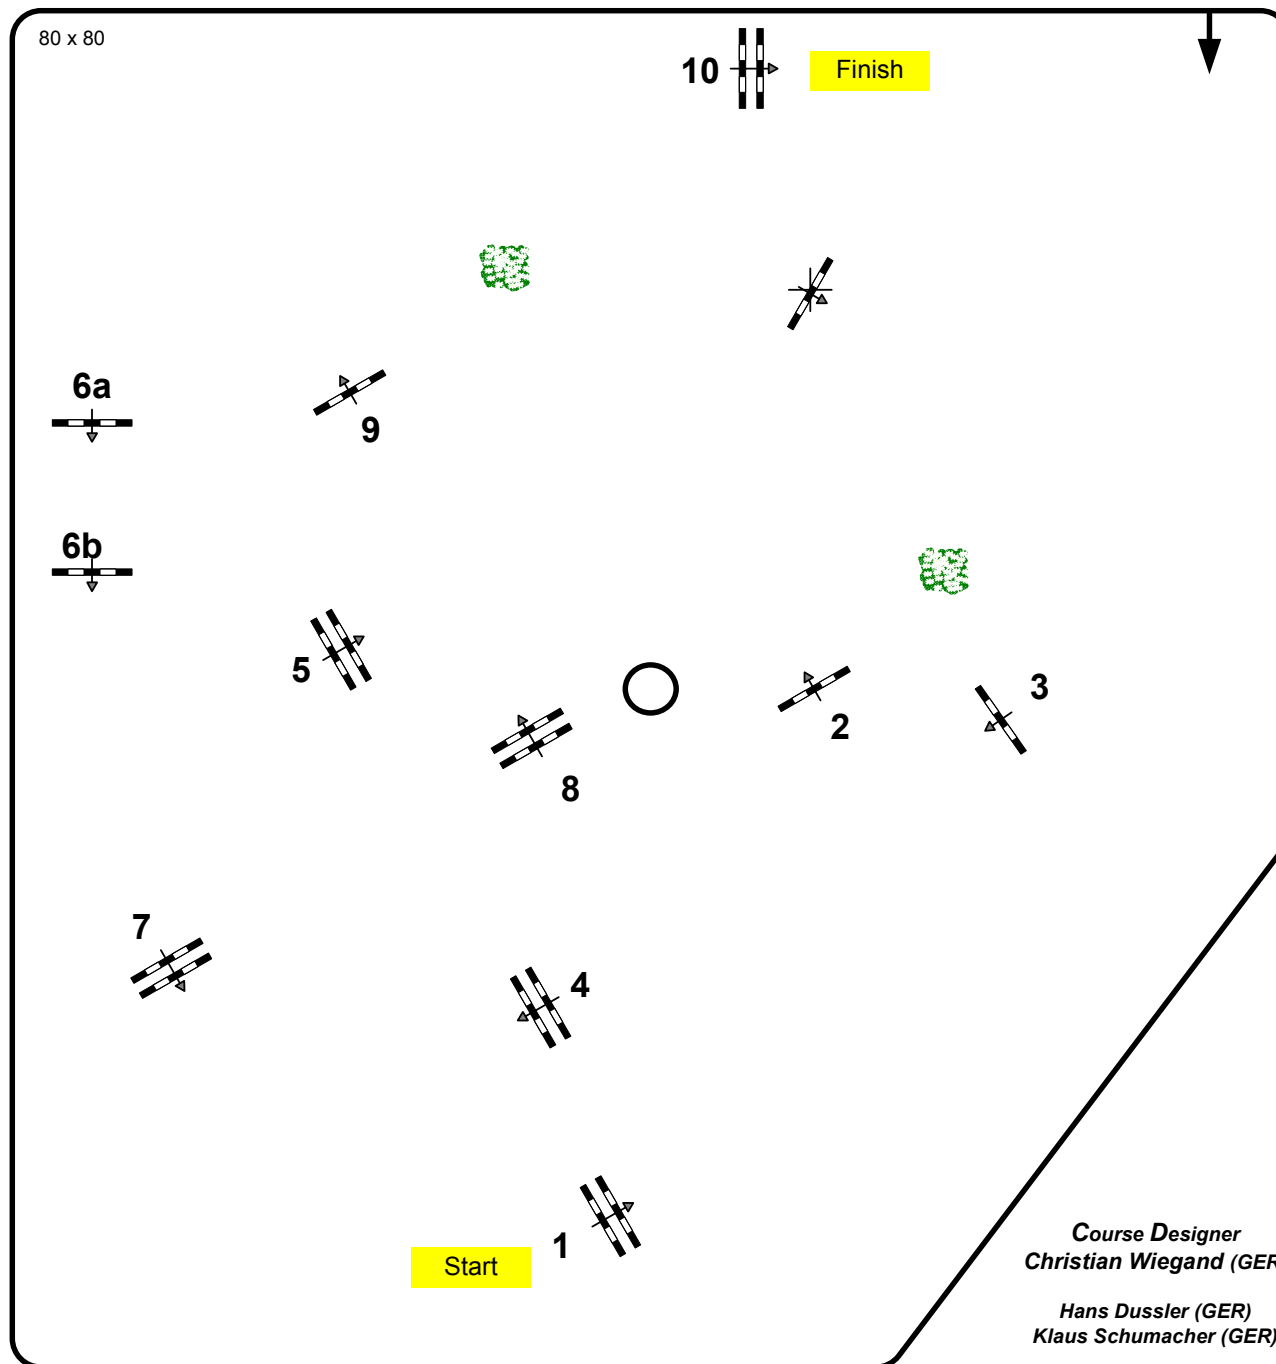

CSI3* Pforzheim 2013

Class No.: 11/12/13

Amateur Competition

Competition against the clock

Table: A

FEI RG / Art. 238.2.1

Approx Height: 115/125/140 m

Speed: 350 m/min

Length: 430 m

Time Allowed: 74 sec

Time Limit: 148 sec

Obstacles: 10

Efforts: 11

Course Designer
Christian Wiegand (GER)

Hans Dussler (GER)
Klaus Schumacher (GER)