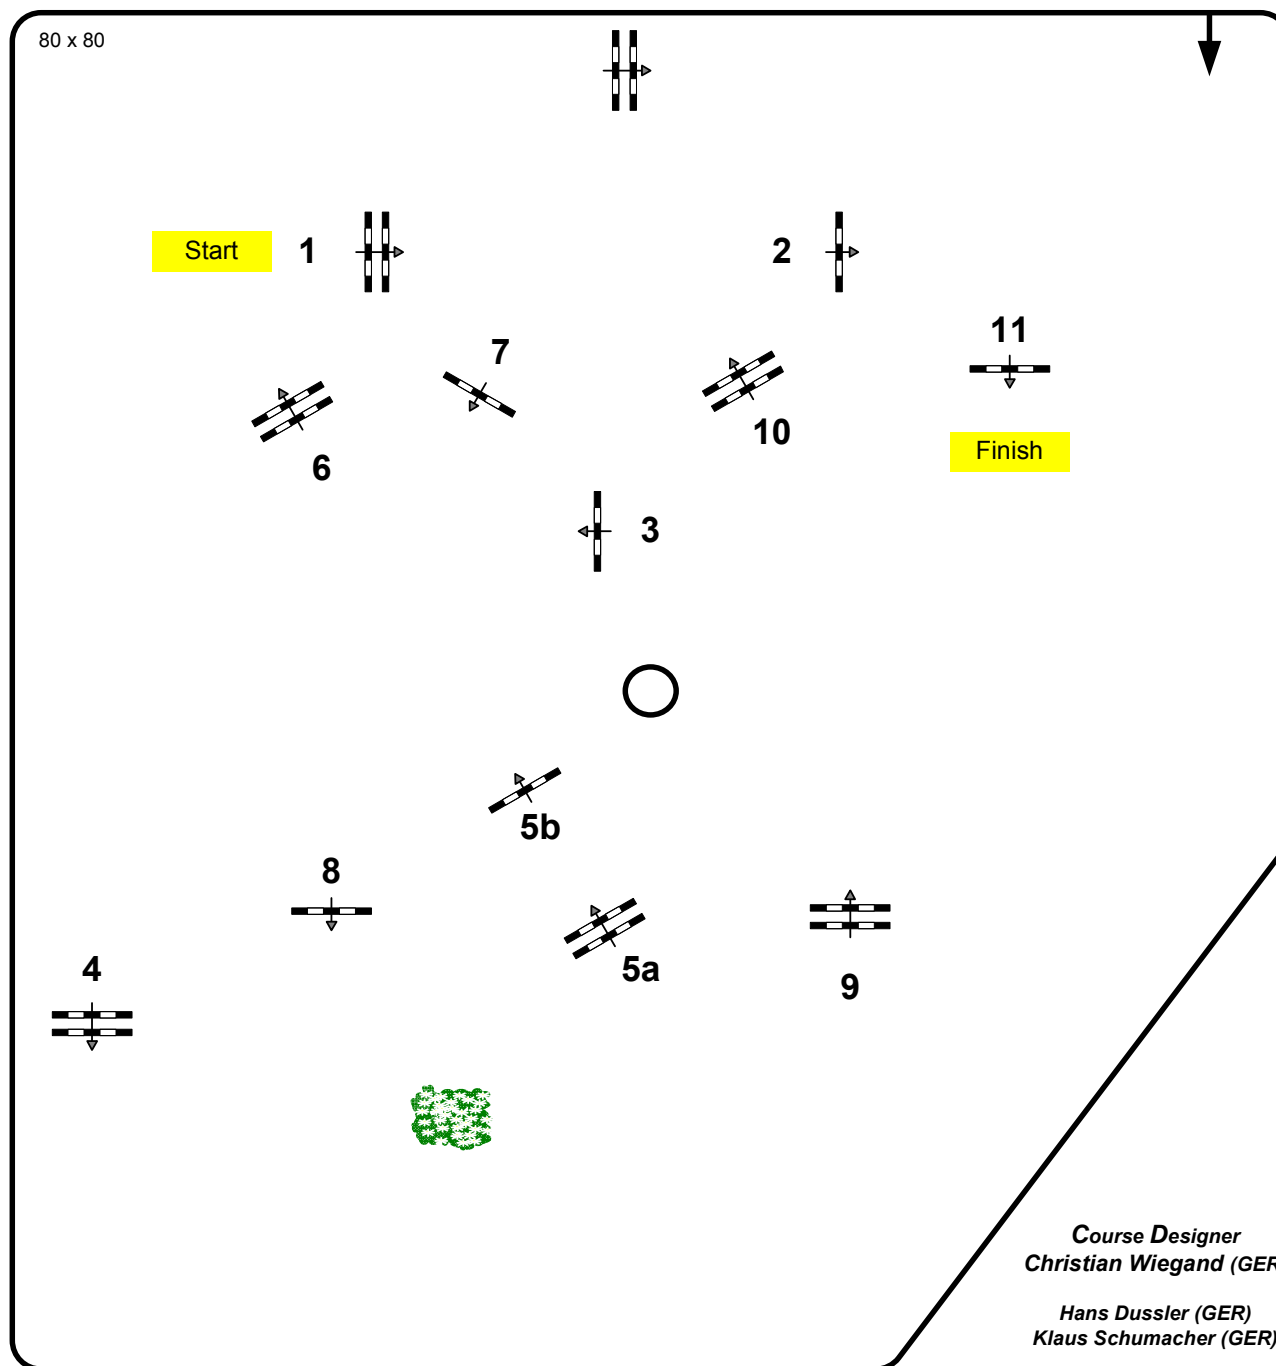

Length: 440 m

Time Allowed: 76 sec

Time Limit: 152 sec

Obstacles: 11

Efforts: 12

Penalty Seconds:

Jump-Off:

0

Length: 0 m

Time Allowed: 0 sec

Time Limit: 0 sec

Course Designer
Christian Wiegand (GER)

Hans Dussler (GER)
Klaus Schumacher (GER)