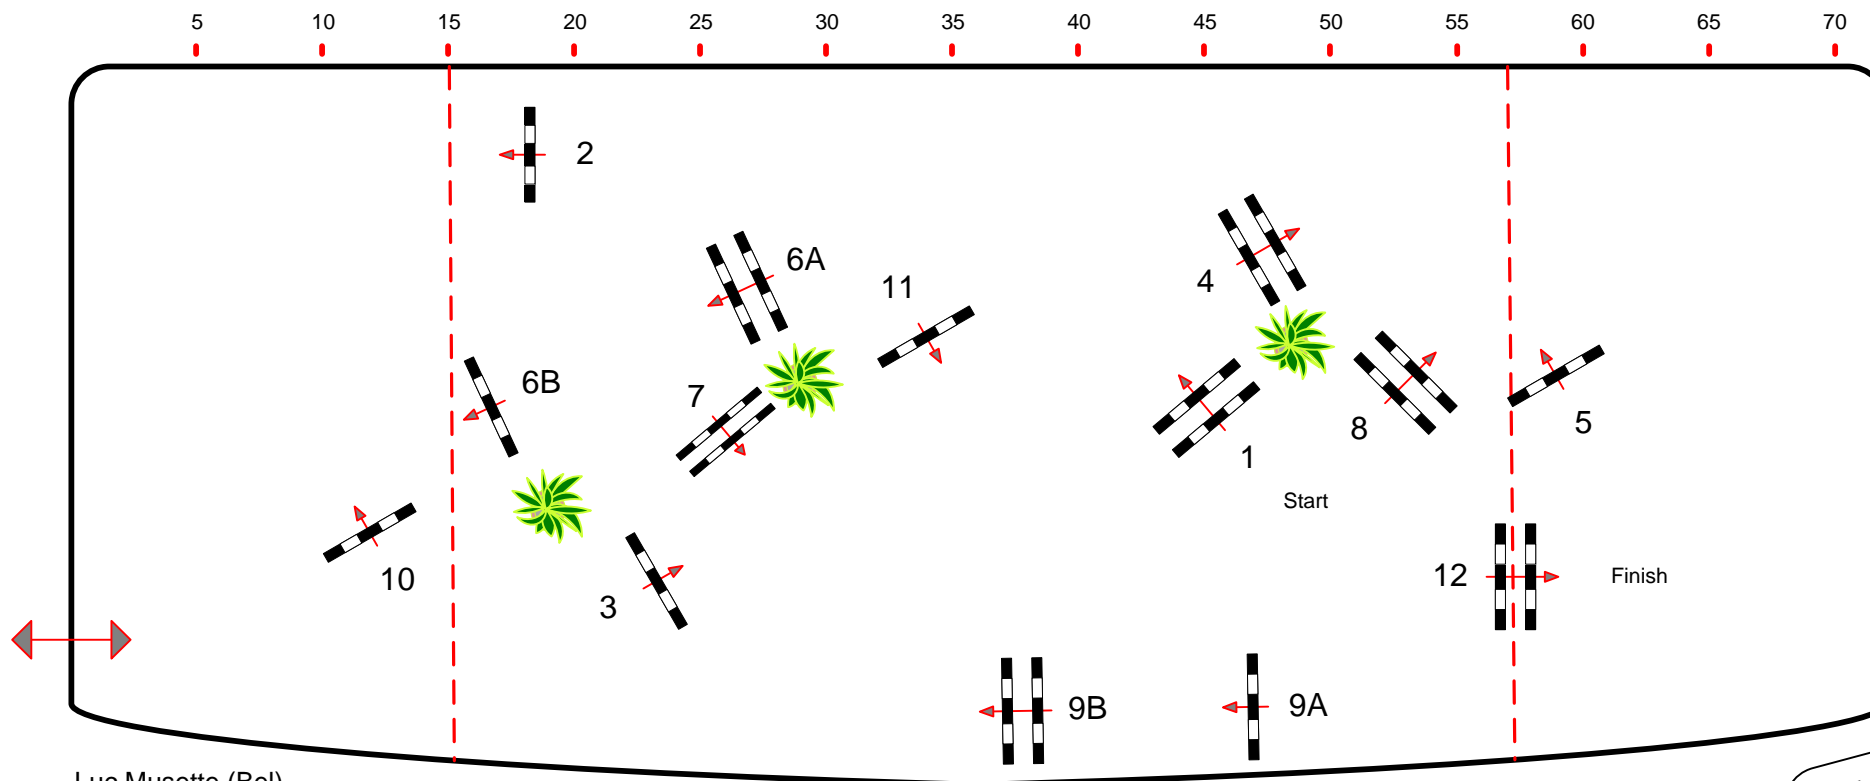

JUMPING INTERNATIONAL DE MONTE-CARLO 2013

CSI *****

Class No.: 2 ***** Big Tour

Competition against the clock jeudi 27 juin 2013

Start: 0:00

Table: A
National RG:
FEI RG / Art. 238.2.1
Height: 1,50 m

Speed: 350 m/min
Length: 430 m
Time allowed: 74 sec
Time limit: 148 sec

Obstacles: 1 TO 12
Efforts: 14
Penalty sec:
Closed combination:

:
Length: 0 m
Time allowed: 0 sec
Time limit: 0 sec

Luc Musette (Bel)
Frank Van Humbeeck (Bel)
Yann Gaymard (Fra)
Christophe Vifquain (Fra)