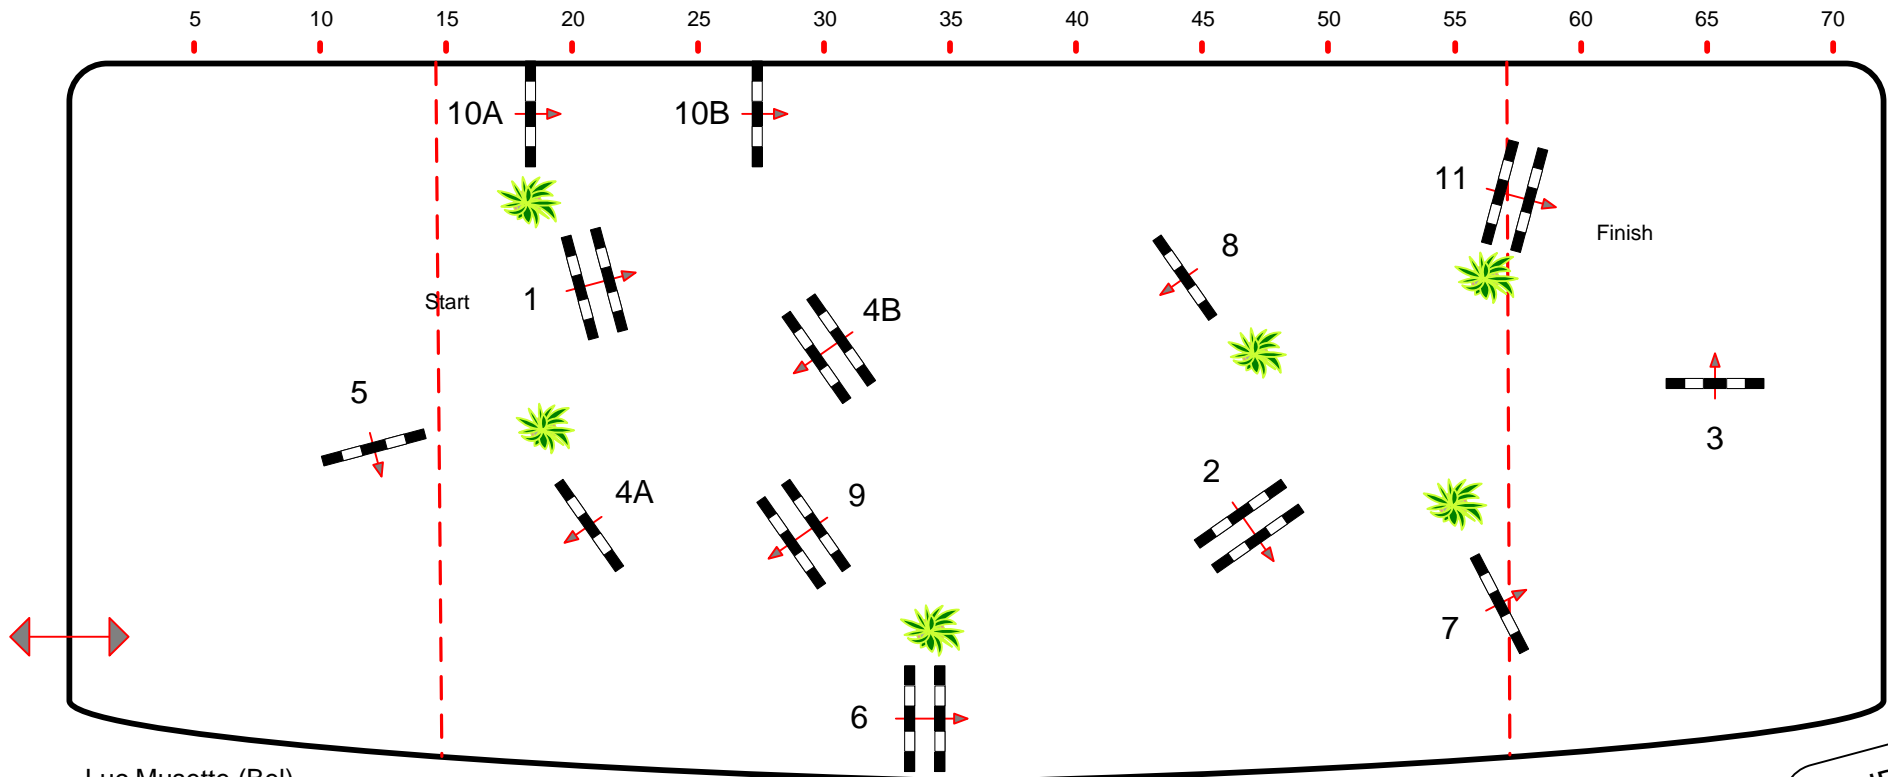

JUMPING INTERNATIONAL DE MONTE-CARLO 2013

CSI *****

Class No.: 4 ***** Small Tour
samedi 29 juin 2013

Competition against the clock
Start: 16:45

Table: A
National RG:
FEI RG / Art. 238.2.1
Height: 1,45 / 1,50 m

Speed: 350 m/min
Length: 390 m
Time allowed: 67 sec
Time limit: 134 sec

Obstacles: 1 TO 11
Efforts: 13
Penalty sec:
Closed combination:

:
Length: 0 m
Time allowed: 0 sec
Time limit: 0 sec

Luc Musette (Bel)
Frank Van Humbeeck (Bel)
Yann Gaymard (Fra)
Christophe Vifquain (Fra)