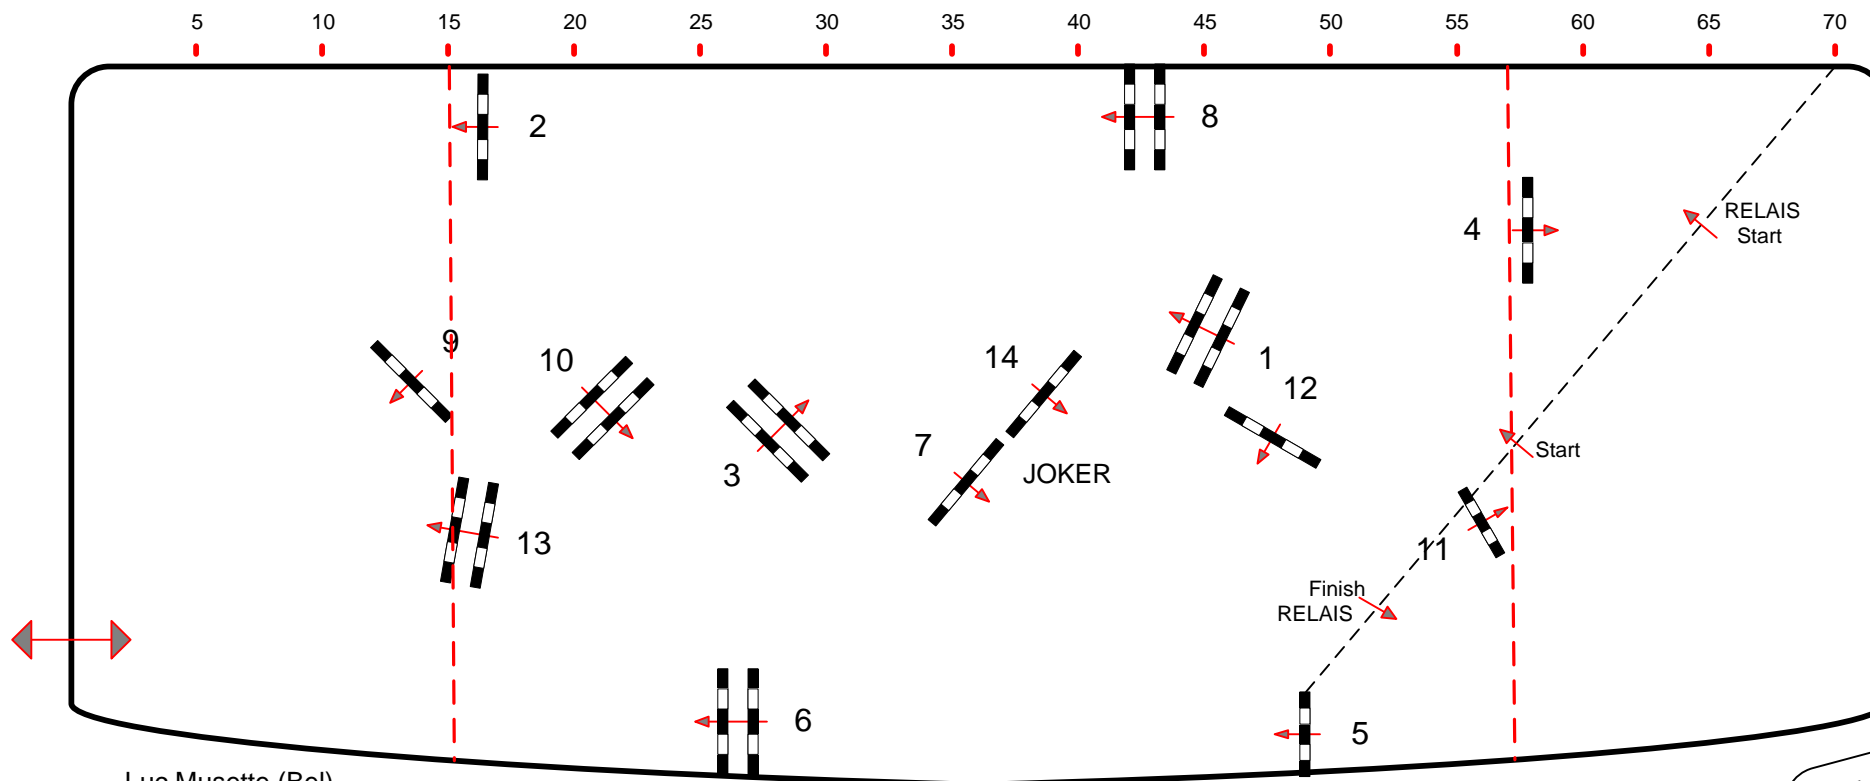

JUMPING INTERNATIONAL DE MONTE-CARLO 2013

CSI *****

PRO AM

Class No.: RELAIS
vendredi 28 juin 2013

Start: 21:15

Table: A
National RG:
FEI RG / Art.
Height: 1,20 / 1,35 m

Speed: 350 m/min
Length: 580 m
Time allowed: 100 sec
Time limit: 200 sec

Obstacles:
Efforts:
Penalty sec:
Closed combination:

AMATEURS : 1 TO 7
PRO : 8 TO 14

Luc Musette (Bel)
Frank Van Humbeek (Bel)
Yann Gaymard (Fra)
Christophe Vifquain (Fra)

l.musette@skynet.be

JURY