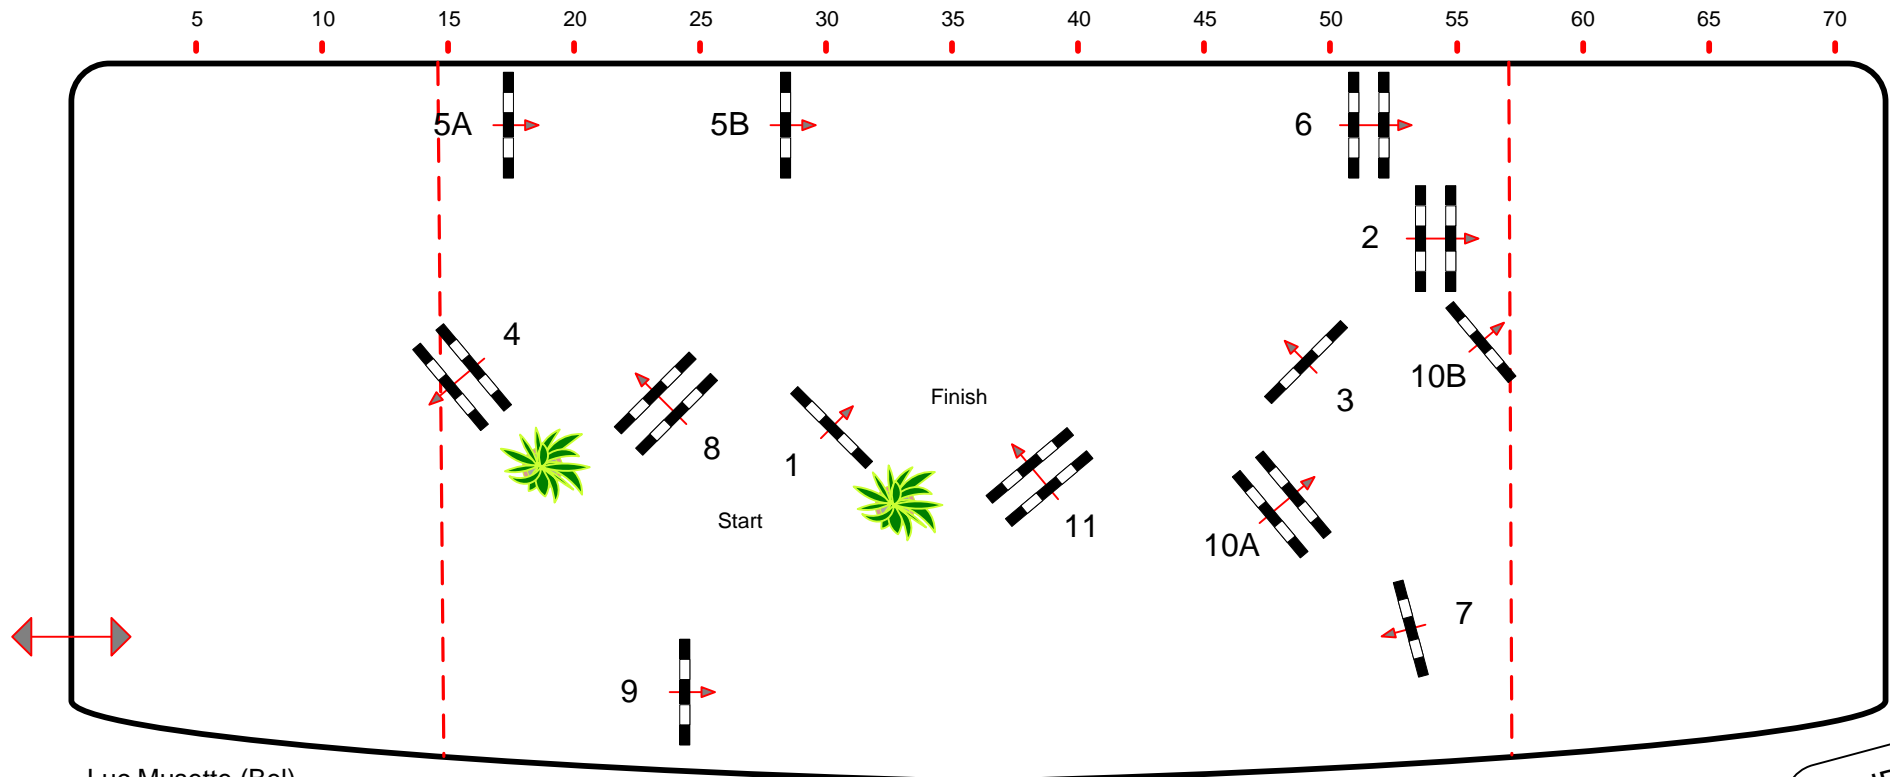

JUMPING INTERNATIONAL DE MONTE-CARLO 2013

CSI *****

Class No.: VIII/IX/X National Competition
samedi 29 juin 2013

Competition against the clock
Start: 11:00

Table: A
National RG:
FEI RG / Art. 238.2.1
Height: 1,15/1,25/1,40 m

Speed: 350 m/min
Length: 410 m
Time allowed: 71 sec
Time limit: 142 sec

Obstacles: 1 TO 11
Efforts: 13
Penalty sec:
Closed combination:

:
Length: 0 m
Time allowed: 0 sec
Time limit: 0 sec

Luc Musette (Bel)
Frank Van Humbeeck (Bel)
Yann Gaymard (Fra)
Christophe Vifquain (Fra)