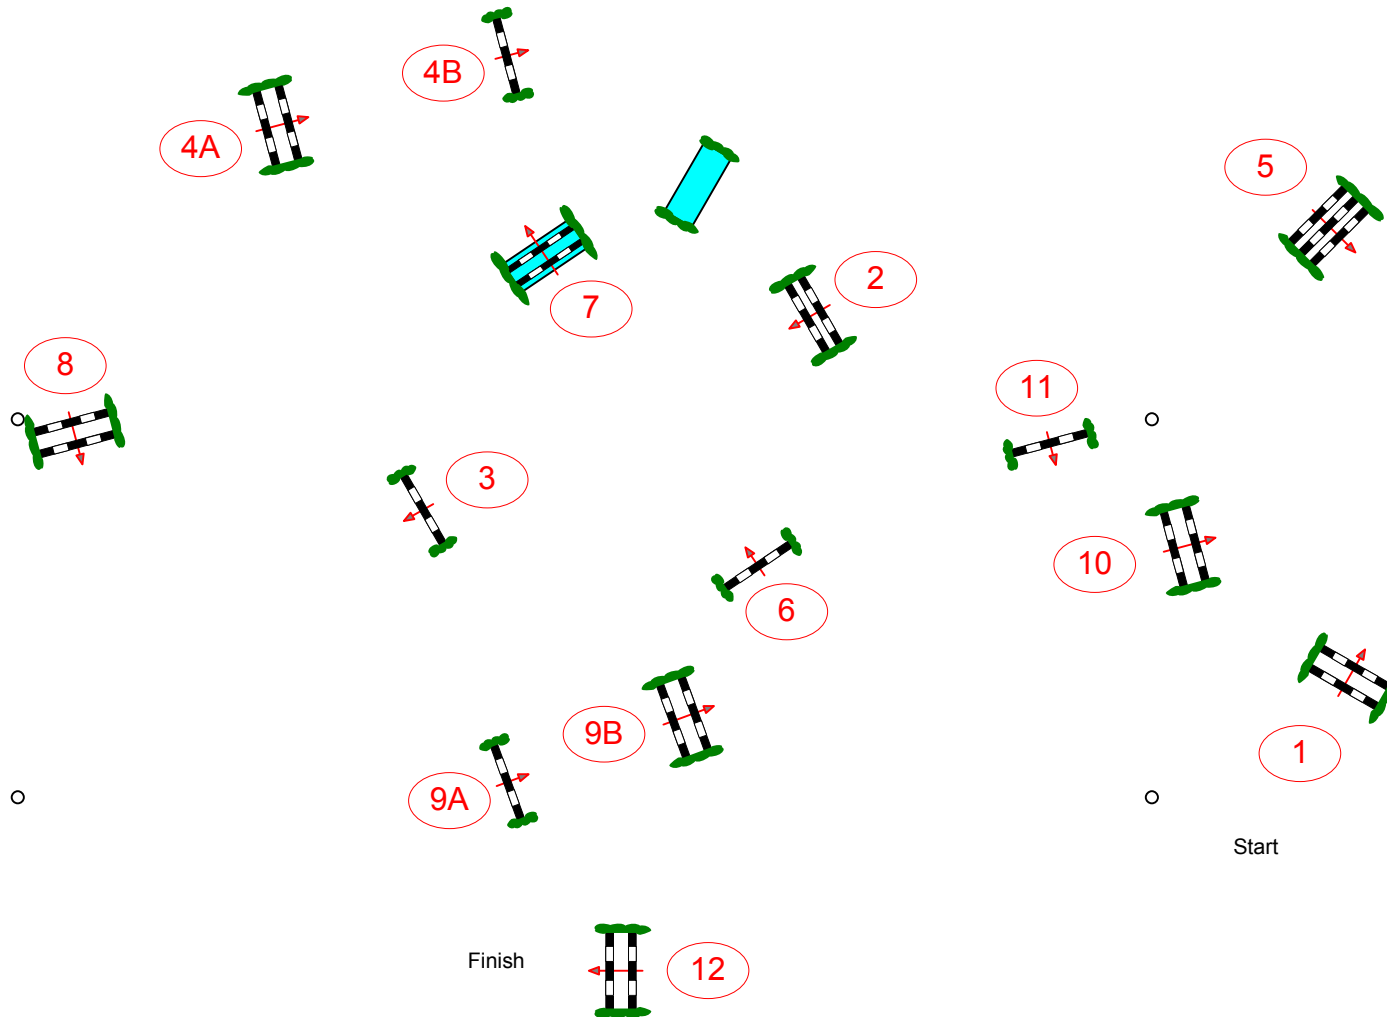

CLASS No.: 04

MEDIUM TOUR

COMPETITION AGAINST THE CLOCK

FRIDAY, 20TH JULY 2013

COCA-COLA-PREIS

FEI RG / ART. 238.2.1
HEIGHT: 1,50 M

SPEED: 350 M/MIN

LENGTH: 0 M

TIME ALLOWED: 0 SEC

TIME LIMIT: 0 SEC

OBSTACLES: 12

EFFORTS: 14

Course Designer
Eckhard Hilker (Oelde/GER)