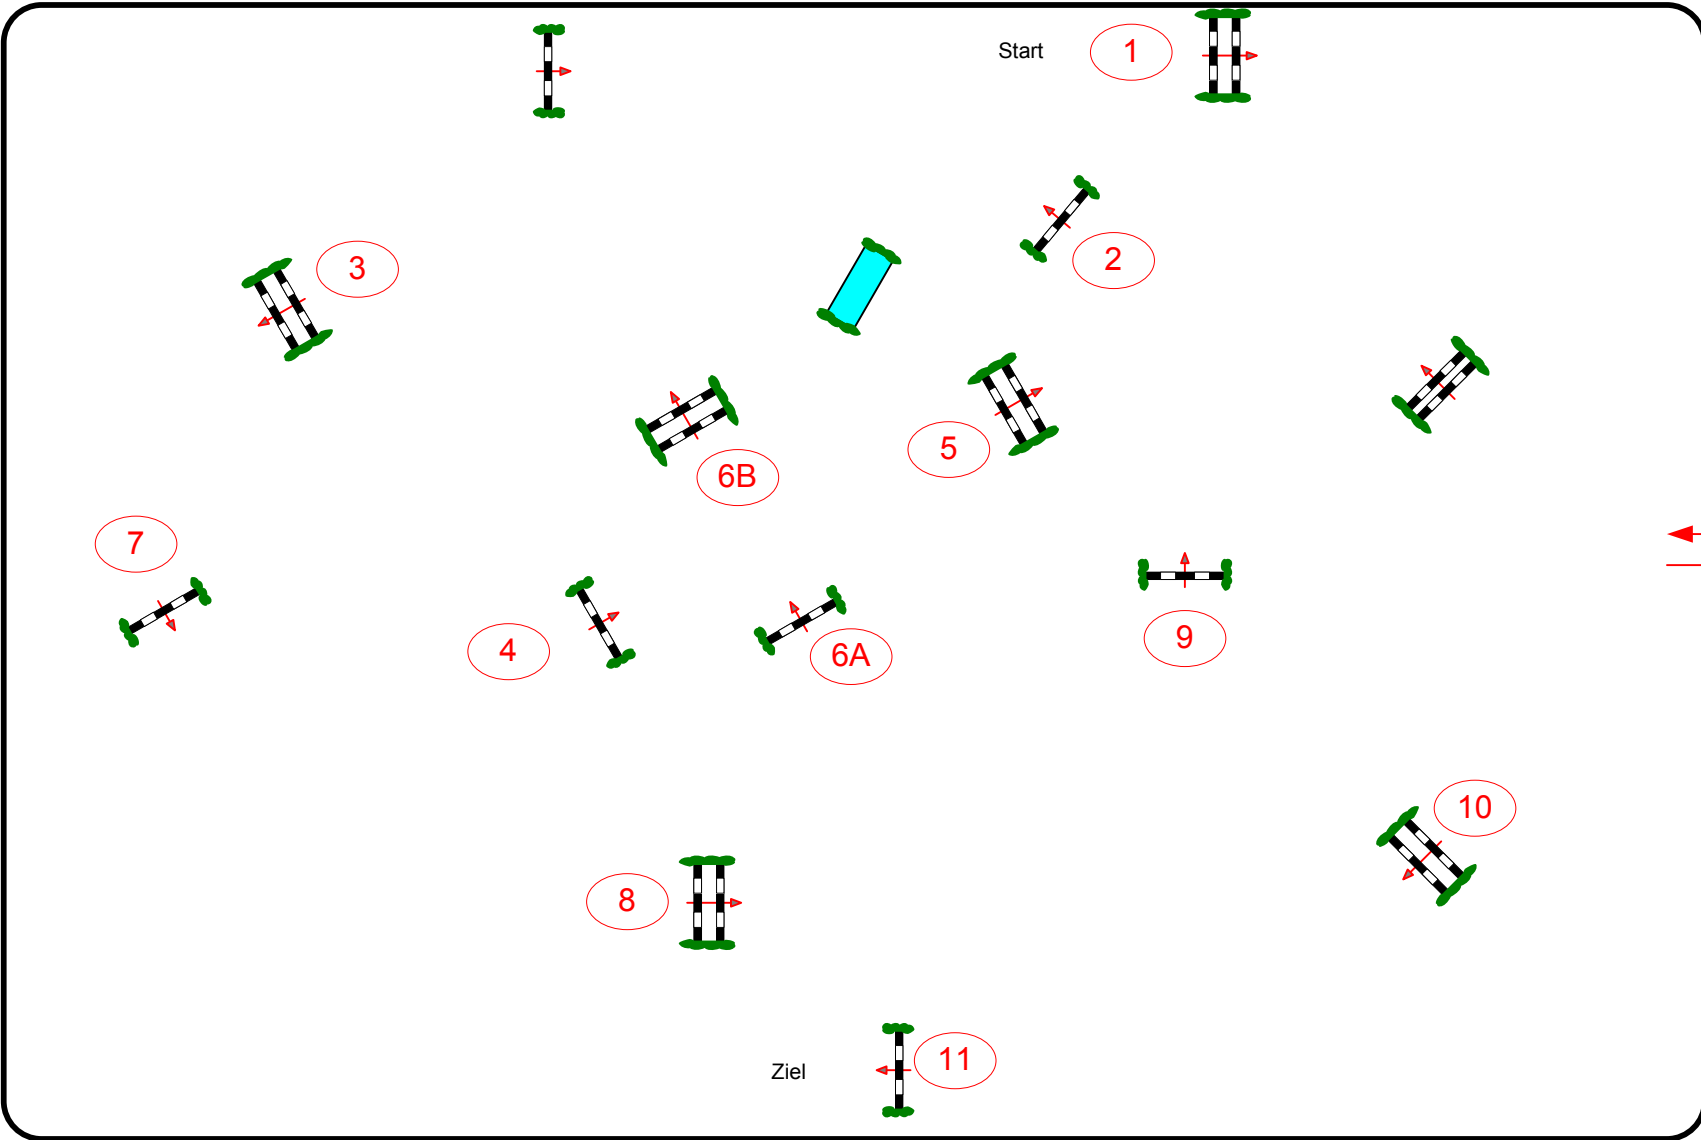

CLASS No.: 11

PROVINZIAL TOUR

COMPETITION AGAINST THE CLOCK

SATURDAY, 20TH JULY 2013

PREIS DER WACH- UND SCHLISSGESELLSCHAFT

FEI RG / ART. 501,A.1
HEIGHT: 1,40 M

SPEED: 350 M/MIN

LENGTH: 400 M

TIME ALLOWED: 69 SEC

TIME LIMIT: 138 SEC

OBSTACLES: 11

EFFORTS: 13

Course Designer
Eckhard Hilker (Oelde/GER)