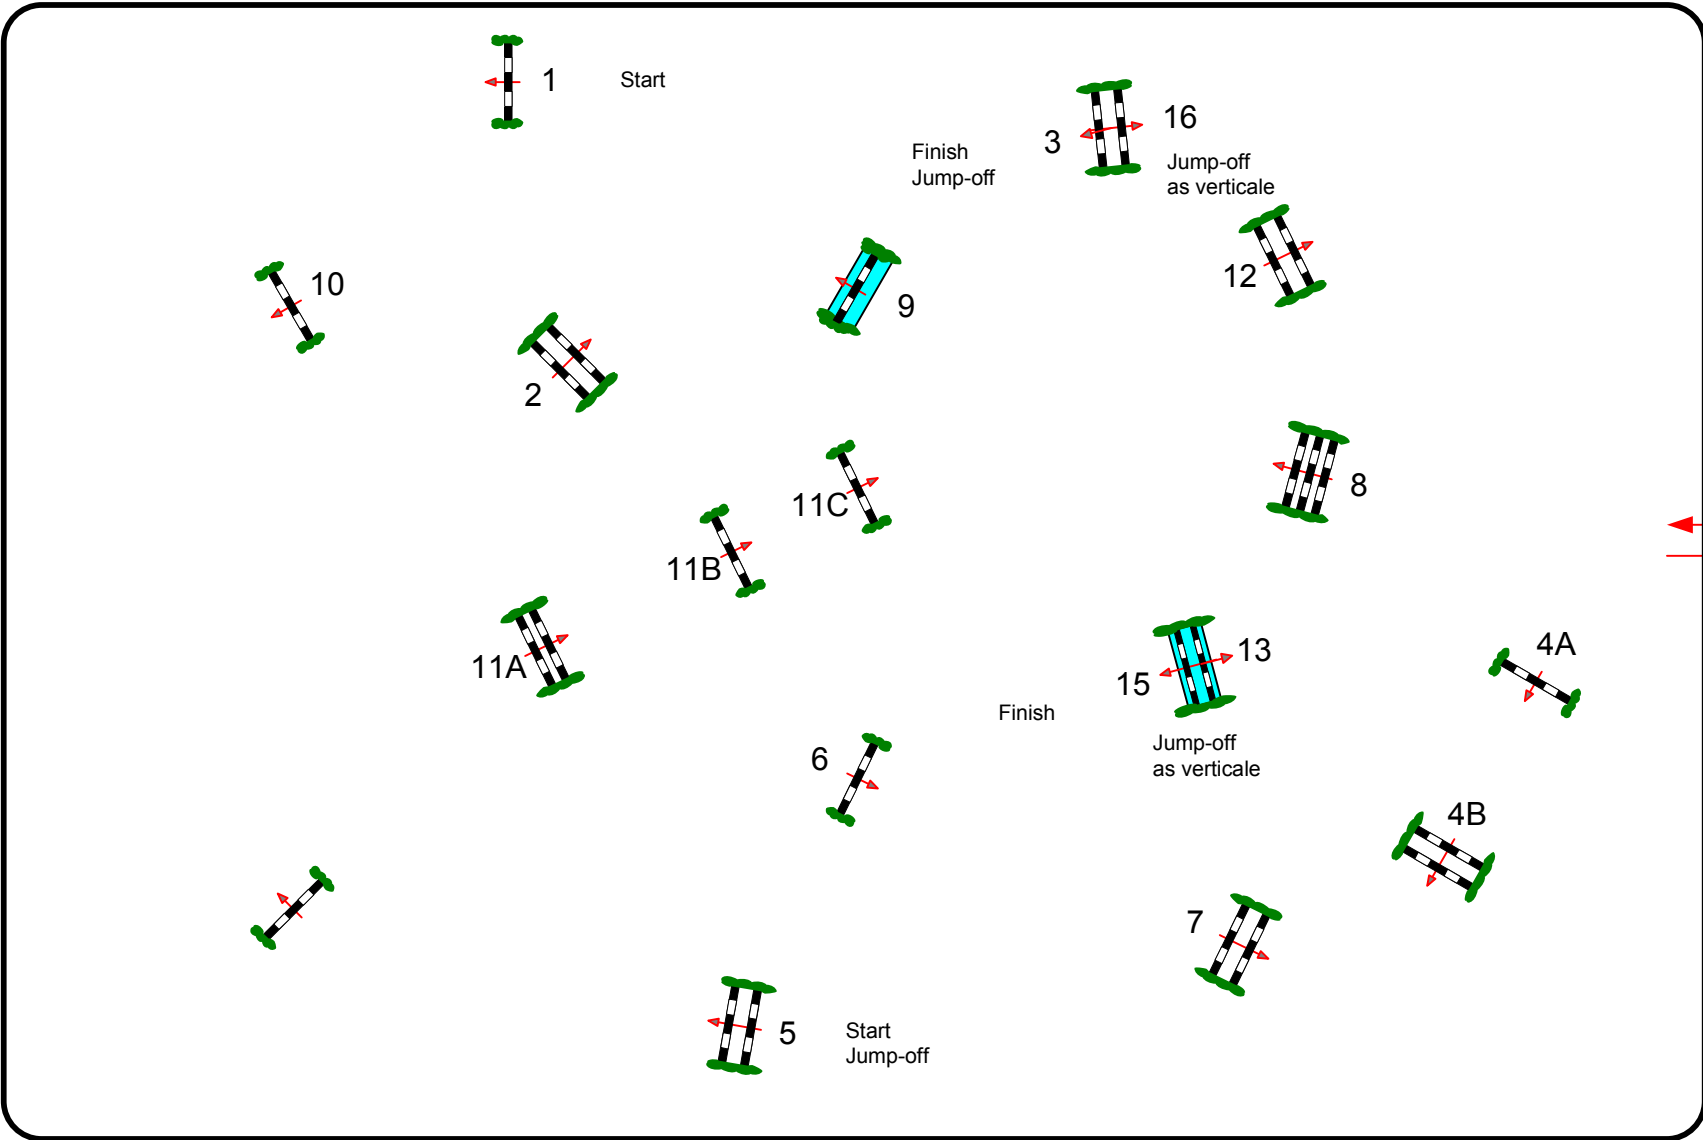

CLASS No.: 08

BIG TOUR

COMPETITION WITH ONE JUMP-OFF

SATURDAY, 20TH JULY 2013

**PREIS MARKTKAUF MÜNSTER**

FEI RG / ART. 238.2.2  
HEIGHT: 1,50 M

SPEED: 375 M/MIN

LENGTH: 0 M  
TIME ALLOWED: 0 SEC  
TIME LIMIT: 0 SEC

OBSTACLES: 13  
EFFORTS: 16

1ST JUMP-OFF:  
-5-2-11B-11C-12-4B-15-16-  
LENGTH: 0 M  
TIME ALLOWED: 0 SEC  
TIME LIMIT: 0 SEC

Course Designer  
Eckhard Hilker (Oelde/GER)