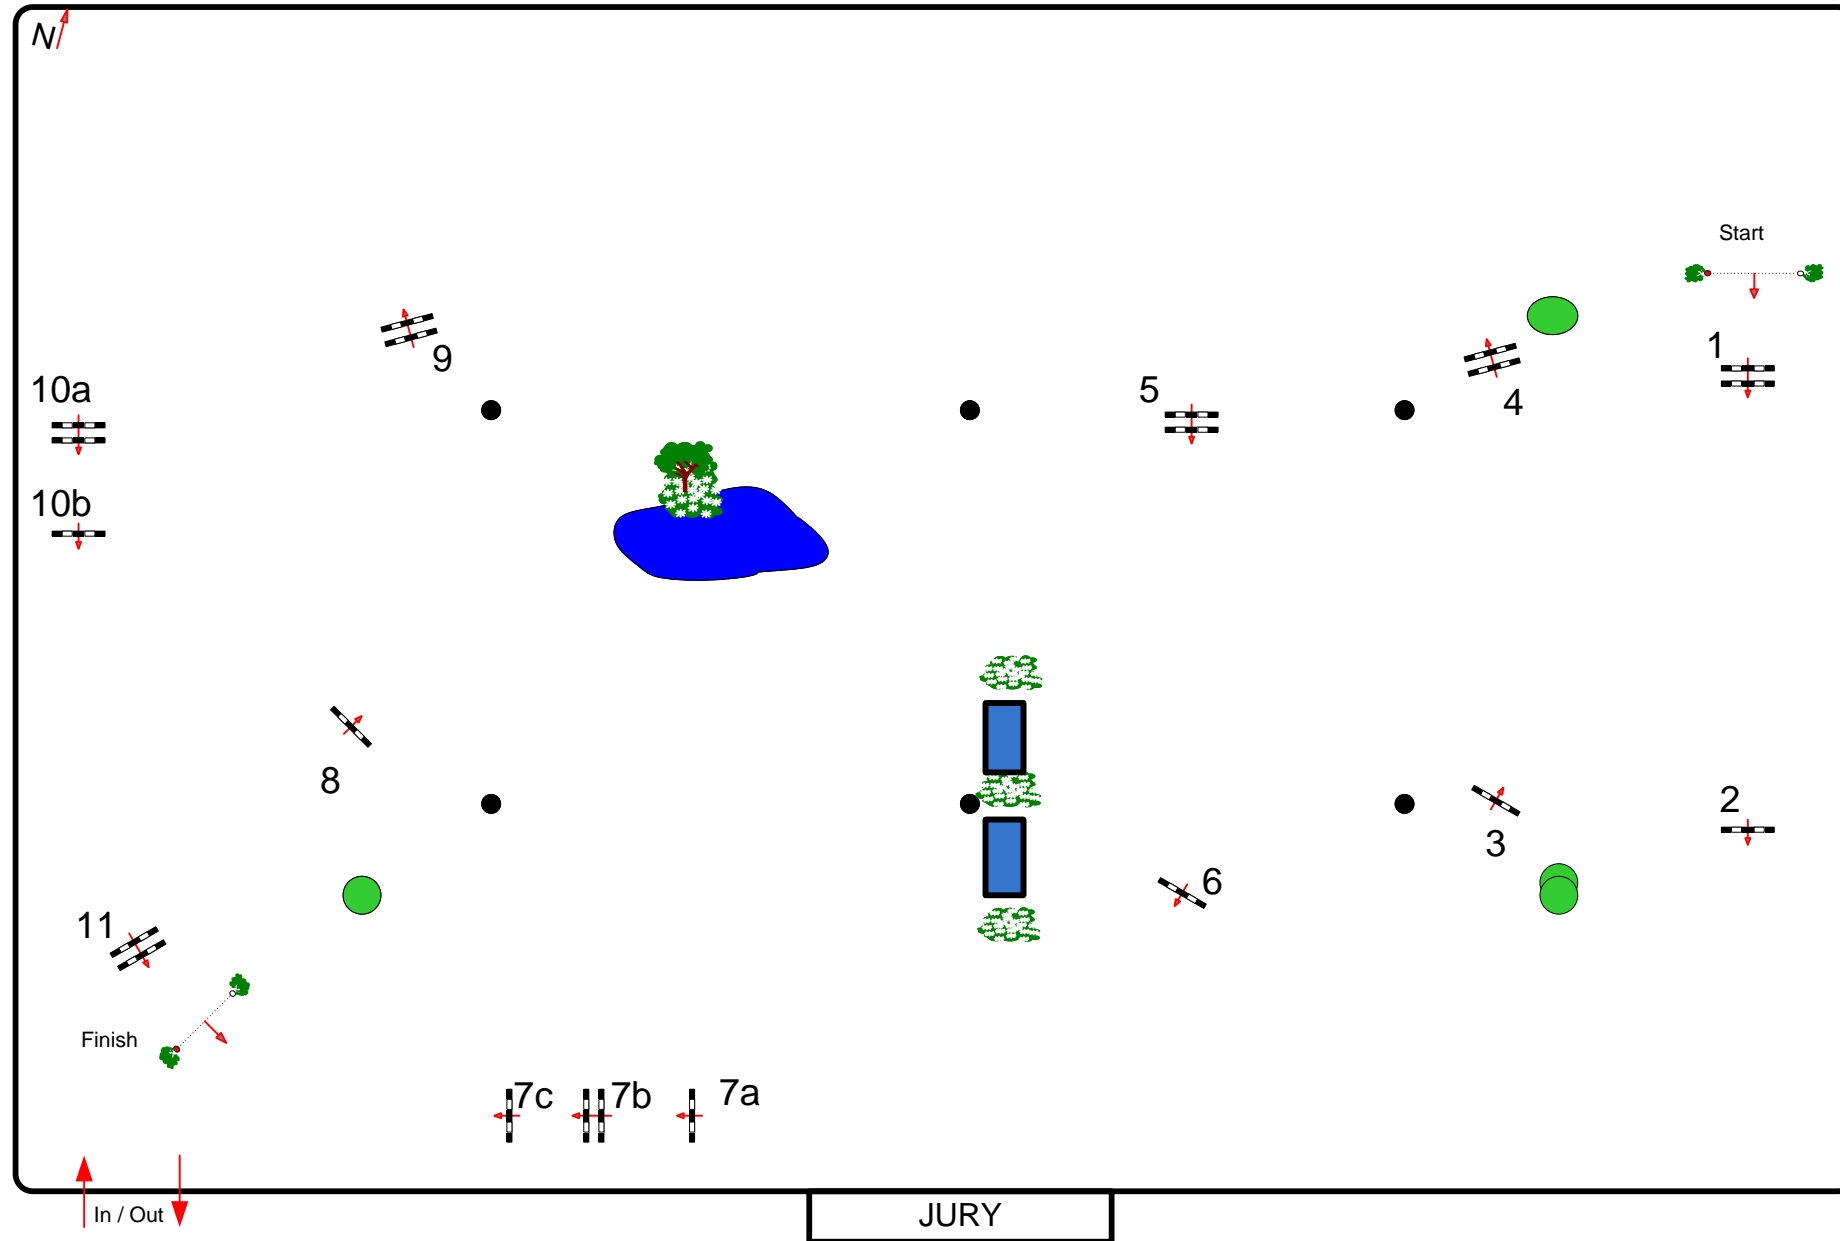

CSI 1* "LGCT" CHANTILLY - 19/21 JULY 2013

Class No.: 27/28

Prix VOLKSWAGEN-ESPACE ST.MAXIMIN

Competition with one jump-off

Sunday 21 July 2013

Start: 11.00

Table: A

Speed: 350 m/min

Obstacles: 11

1st Jump-off: 4-5-6-7a 7b-8-11

2nd Jump-off:

National RG:

Length: 410 m

Efforts: 14

Length: 280 m

Length: m

FEI RG / Art. 238.2.2

Time allowed: 71 sec

Penalty sec:

Time allowed: 48 sec

Time allowed: 0 sec

Height: 125/135 m

Time limit: 142 sec

Closed combination:

Time limit: 96 sec

Time limit: 0 sec

Course Designer
Uliano Vezzani (Ita/)

Assistants
Jean Philippe Desmaret (Fra)
Stéphane Langinier (Fra)
Pierre Santrain (Fra)
Loic Marchais (Fra)
Laurent Joubert (Fra)
M.Christine Saint de Vaals(Fra)