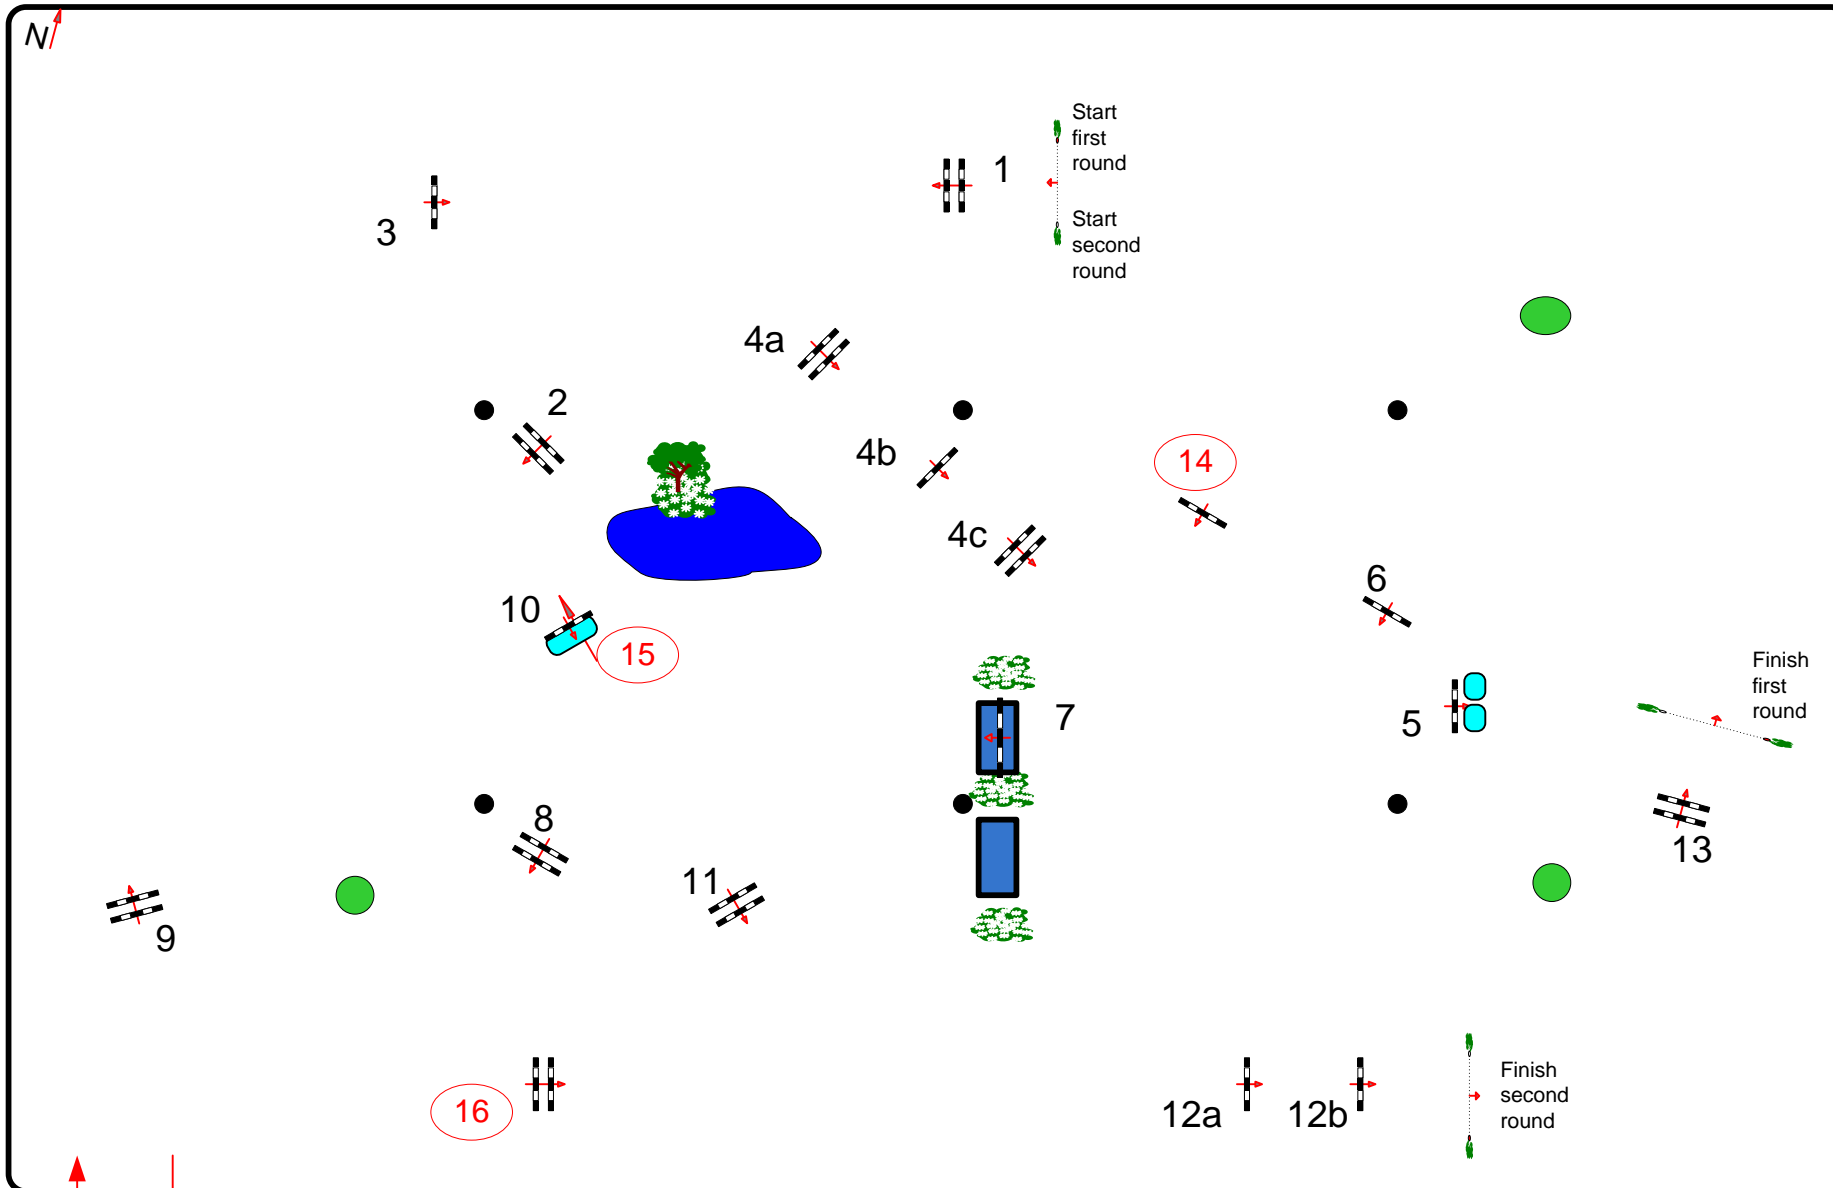

CSI 5* "LGCT" CHANTILLY - 19/21 JULY 2013

Class No.: 6   GRAND PRIX "MASTER EADS"   TWO ROUNDS   Sunday 21 July 2013   Start: 15.15

Table: A   Speed: 375 m/min
National RG: Length: 520 m
FEI RG / Art. 273.2.2/273.3.3.1/273.4.3   Time allowed: 84 sec
Height: 1,50 m   Time limit: 168 sec

2nd round: 1-2-3-4b-4c-14-15-16-12b
Length: 350 m
Time allowed: 56 sec
Time limit: 112 sec

Course Designer
Uliano Vezzani (Ita/)

Assistants
Jean Philippe Desmaret (Fra)
Stéphane Langinier (Fra)
Pierre Santrain (Fra)
Loic Marchais (Fra)
Laurent Joubert (Fra)
M.Christine Saint de Vaals (Fra)

JURY

In / Out