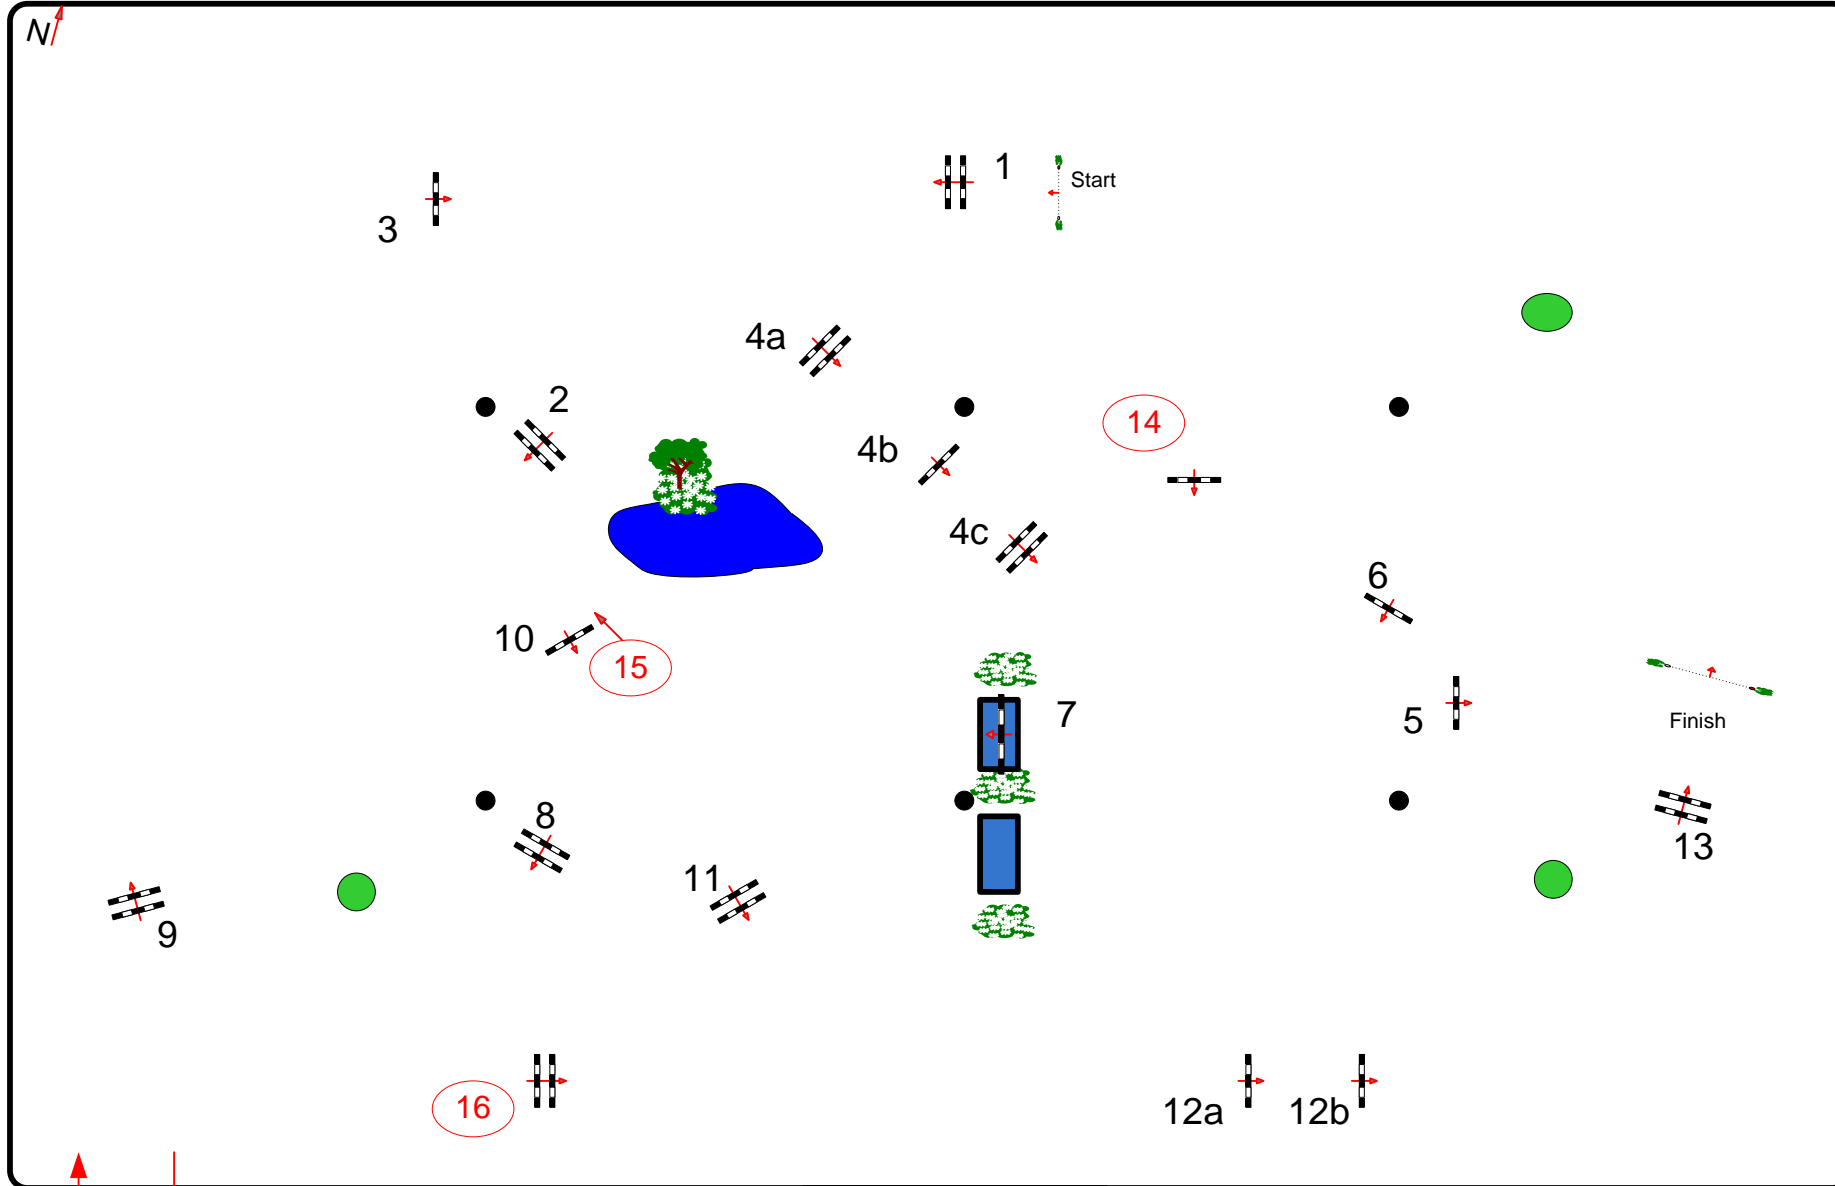

CSI 5* "LGCT" CHANTILLY - 19/21 JULY 2013

Class No.: 6

GRAND PRIX "MASTER EADS"

Two rounds - 1st ROUND

Sunday 21 July 2013

Start: 15.15

Table: A
National RG: Speed: 375 m/min
FEI RG / Art. 273.2.2/273.3.3.1/273.4.3 Length: 0 m
Height: 1,50 m Time allowed: 0 sec
Time limit: 0 sec

Obstacles: 13
Efforts: 16
0 sec Penalty sec:
Closed combination:

2nd round: 1-2-3-4b-4c-14-15-16-12b
Length: m
Time allowed: 0 sec
Time limit: 0 sec

2nd Jump-off:
Length: m
0 sec Time allowed: 0 sec
Time limit: 0 sec

Course Designer
Uliano Vezzani (Ita/)

Assistants
Jean Philippe Desmaret (Fra)
Stéphane Langinier (Fra)
Pierre Santrain (Fra)
Loïc Marchais (Fra)
Laurent Joubert (Fra)
M.Christine Saint de Vaals (Fra)