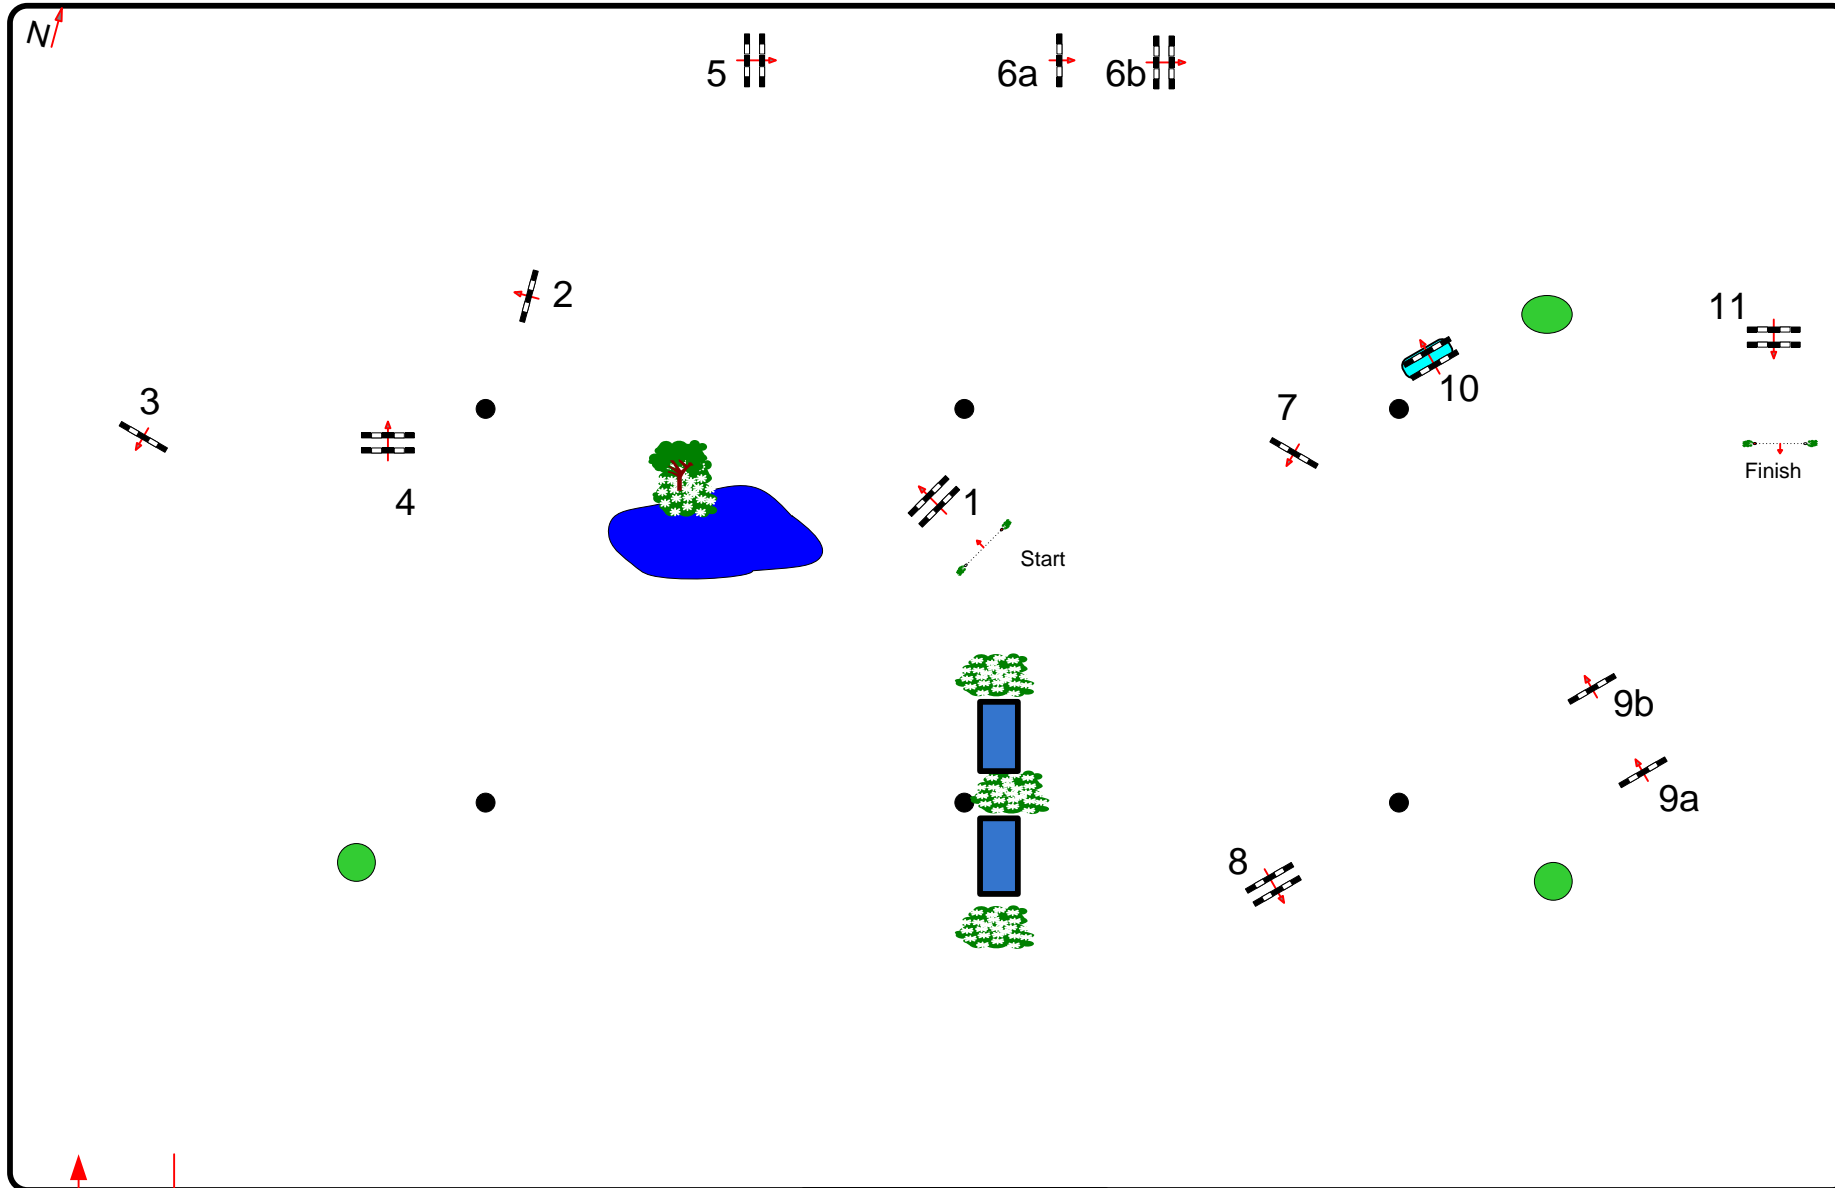

# CSI 5\* "LGCT" CHANTILLY - 19/21 JULY 2013

Class No.: 3

PRIX EQUIDIA LIFE

Competition against the clock

Saturday 20 July 2013

Start: 13.00

Table: A  
National RG:  
FEI RG / Art. 238.2.1  
Height: 1,45 m

Speed: 350 m/min  
Length: 430 m  
Time allowed: 74 sec  
Time limit: 148 sec

Obstacles: 11  
Efforts: 13  
Penalty sec:  
Closed combination:

Course Designer  
Uliano Vezzani (Ita/)

Assistants  
Jean Philippe Desmaret (Fra)  
Stéphane Langinier (Fra)  
Pierre Santrain (Fra)  
Loïc Marchais (Fra)  
Laurent Joubert (Fra)  
M.Christine de Saint Vaast (Fra)