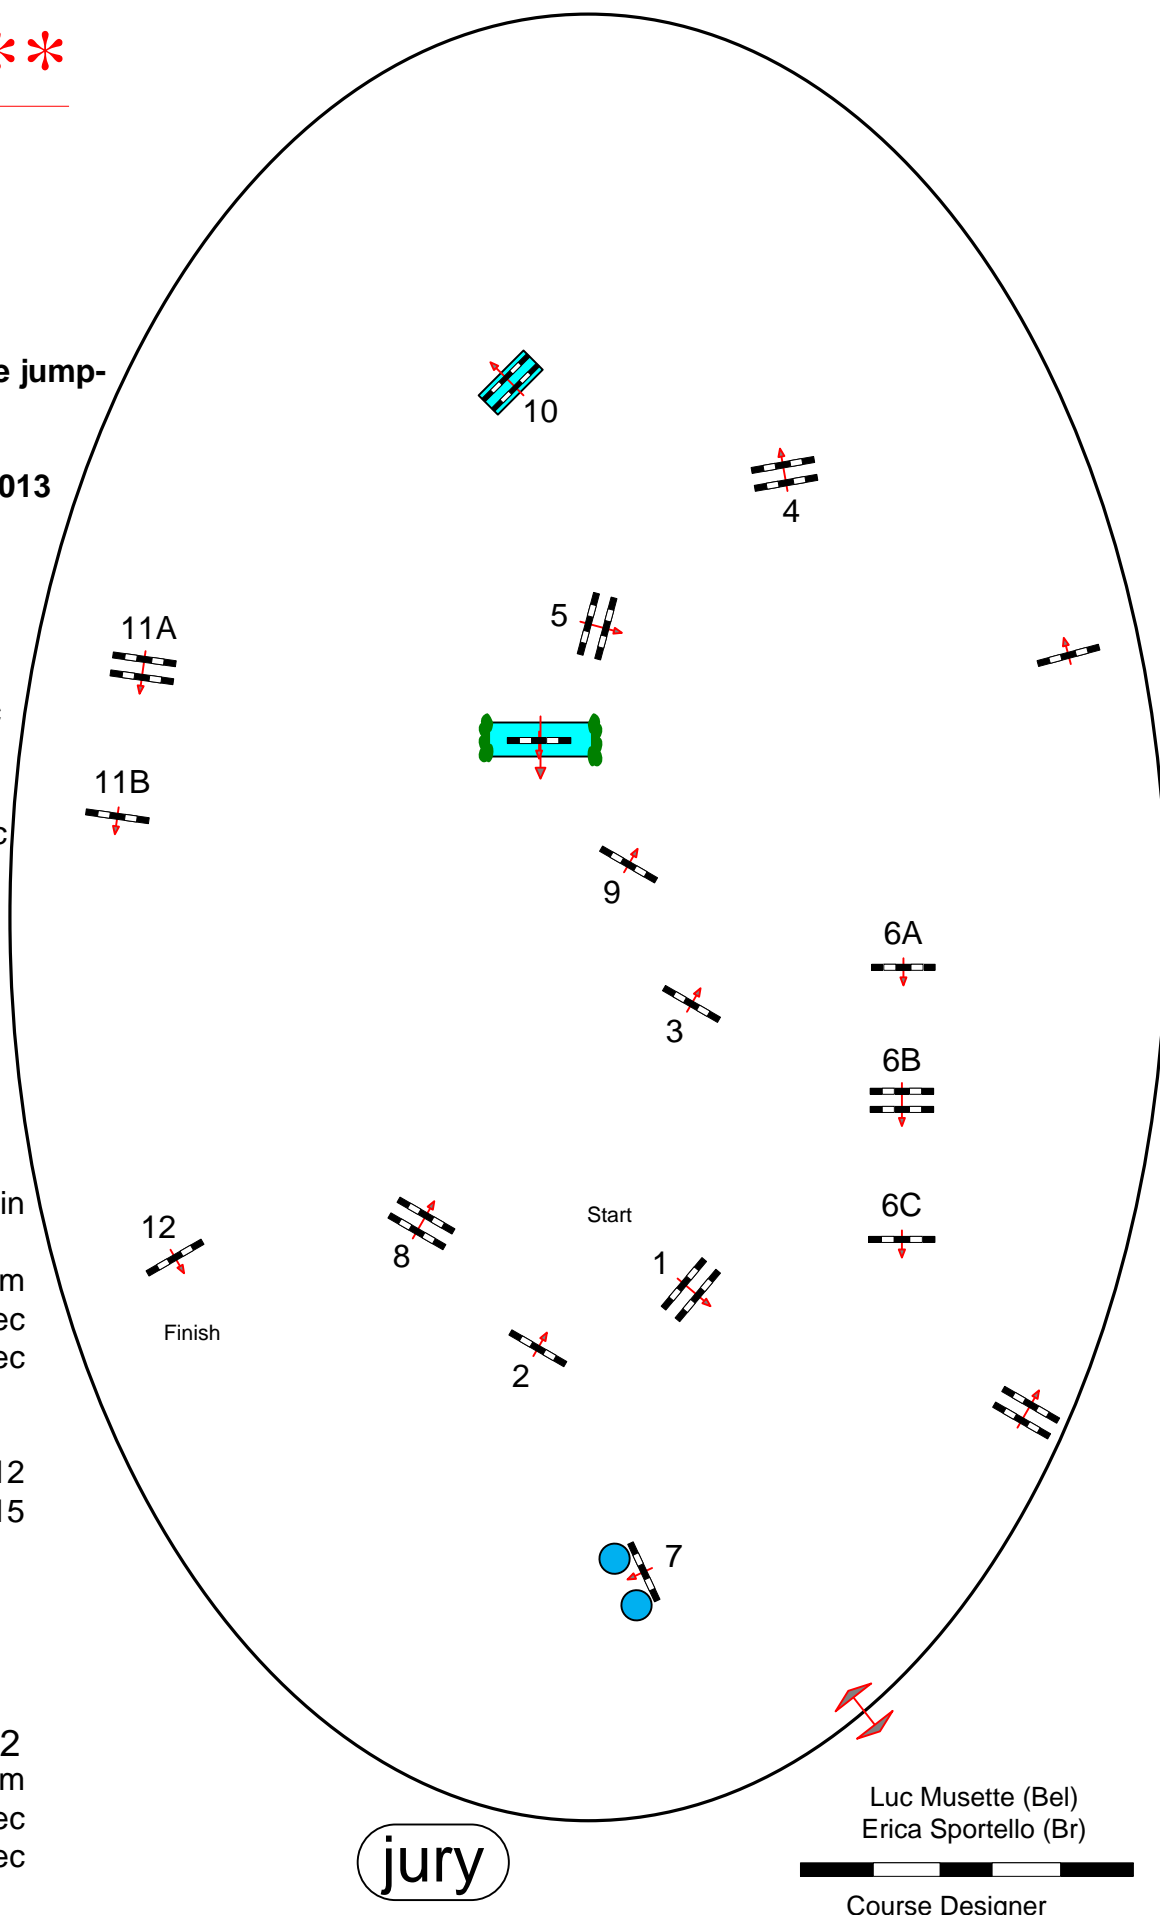

JUMPING CHANTILLY 2013

CSI **

Class No.: 12

YOUNG HORSE

Competition with one jump-off

dimanche 21 juillet 2013

Start: 0:00

6 ANS

Time allowed ; 84 sec

7 ANS

Time allowed ; 80 sec

Table: A

National RG:

FEI RG / Art. 238.2.2

Height: 1,30 m

Speed: 350 m/min

Length: 0 m

Time allowed: 0 sec

Time limit: 0 sec

Obstacles: 1 TO 12

Efforts: 15

Penalty sec

Closed combination:

1st Jump-off:

3.4.5.6AB.9.11A.12

Length: 300 m

Time allowed: 52 sec

Time limit: 104 sec

jury

Luc Musette (Bel)
Erica Sportello (Br)

Course Designer