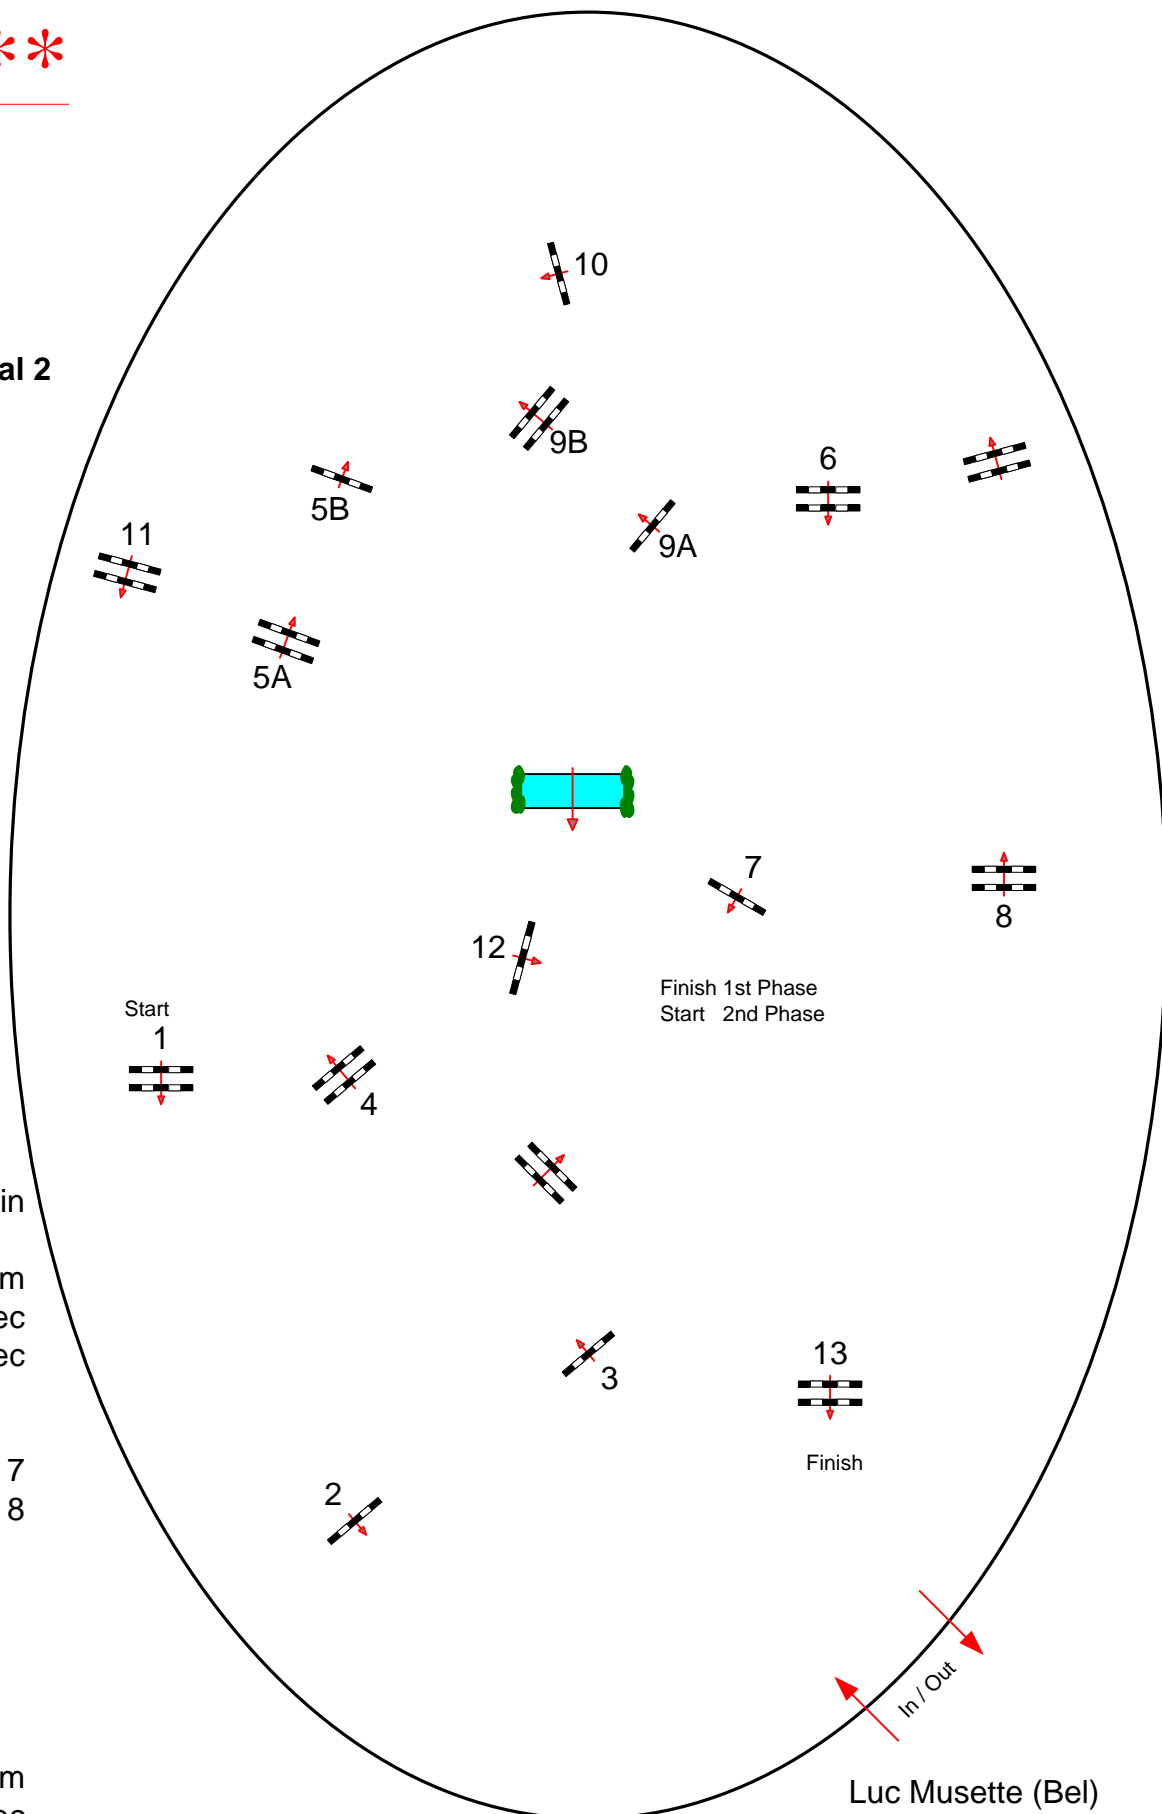

National RG:

FEI RG / Art. 274.5.6

Height: 1,30 m

Speed: 350 m/min

Length: 260 m

Time allowed: 45 sec

Time limit: 90 sec

Obstacles: 7

Efforts: 8

Penalty sec

Closed combination:

2nd Phase:

8 TO 12

Length: 250 m

Time allowed: 43 sec

Time limit: 86 sec