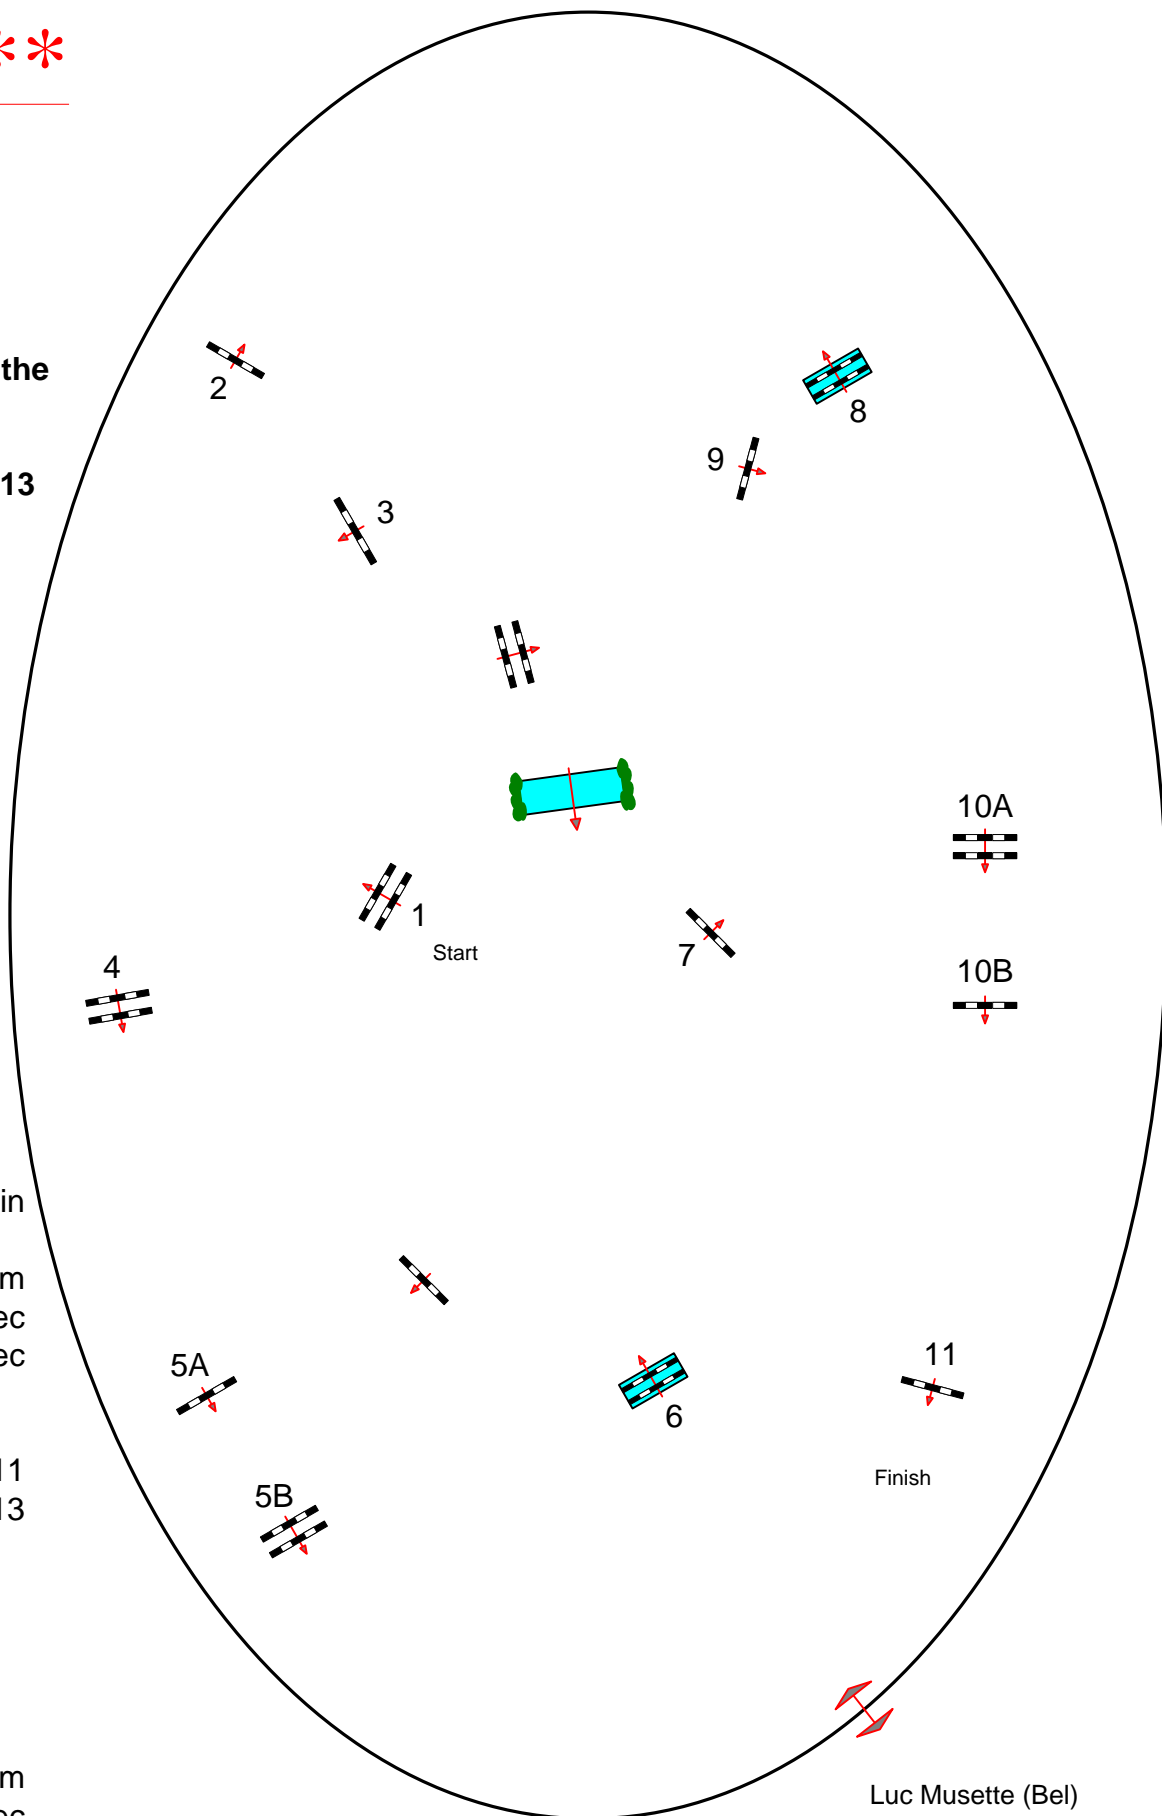

## CSI \*\*

**Class No.: 31**

**Medium Tour**

**Competition against the clock**

**vendredi 19 juillet 2013**

**Start: 0:00**

Table: A  
National RG:  
FEI RG / Art. 238.2.1  
Height: 1,35 m

Speed: 350 m/min

Length: 410 m  
Time allowed: 71 sec  
Time limit: 142 sec

Obstacles: 11  
Efforts: 13  
Penalty sec  
Closed combination:

:

Length: 0 m  
Time allowed: 0 sec  
Time limit: 0 sec

jury

Luc Musette (Bel)  
Erica Sportello (Br)