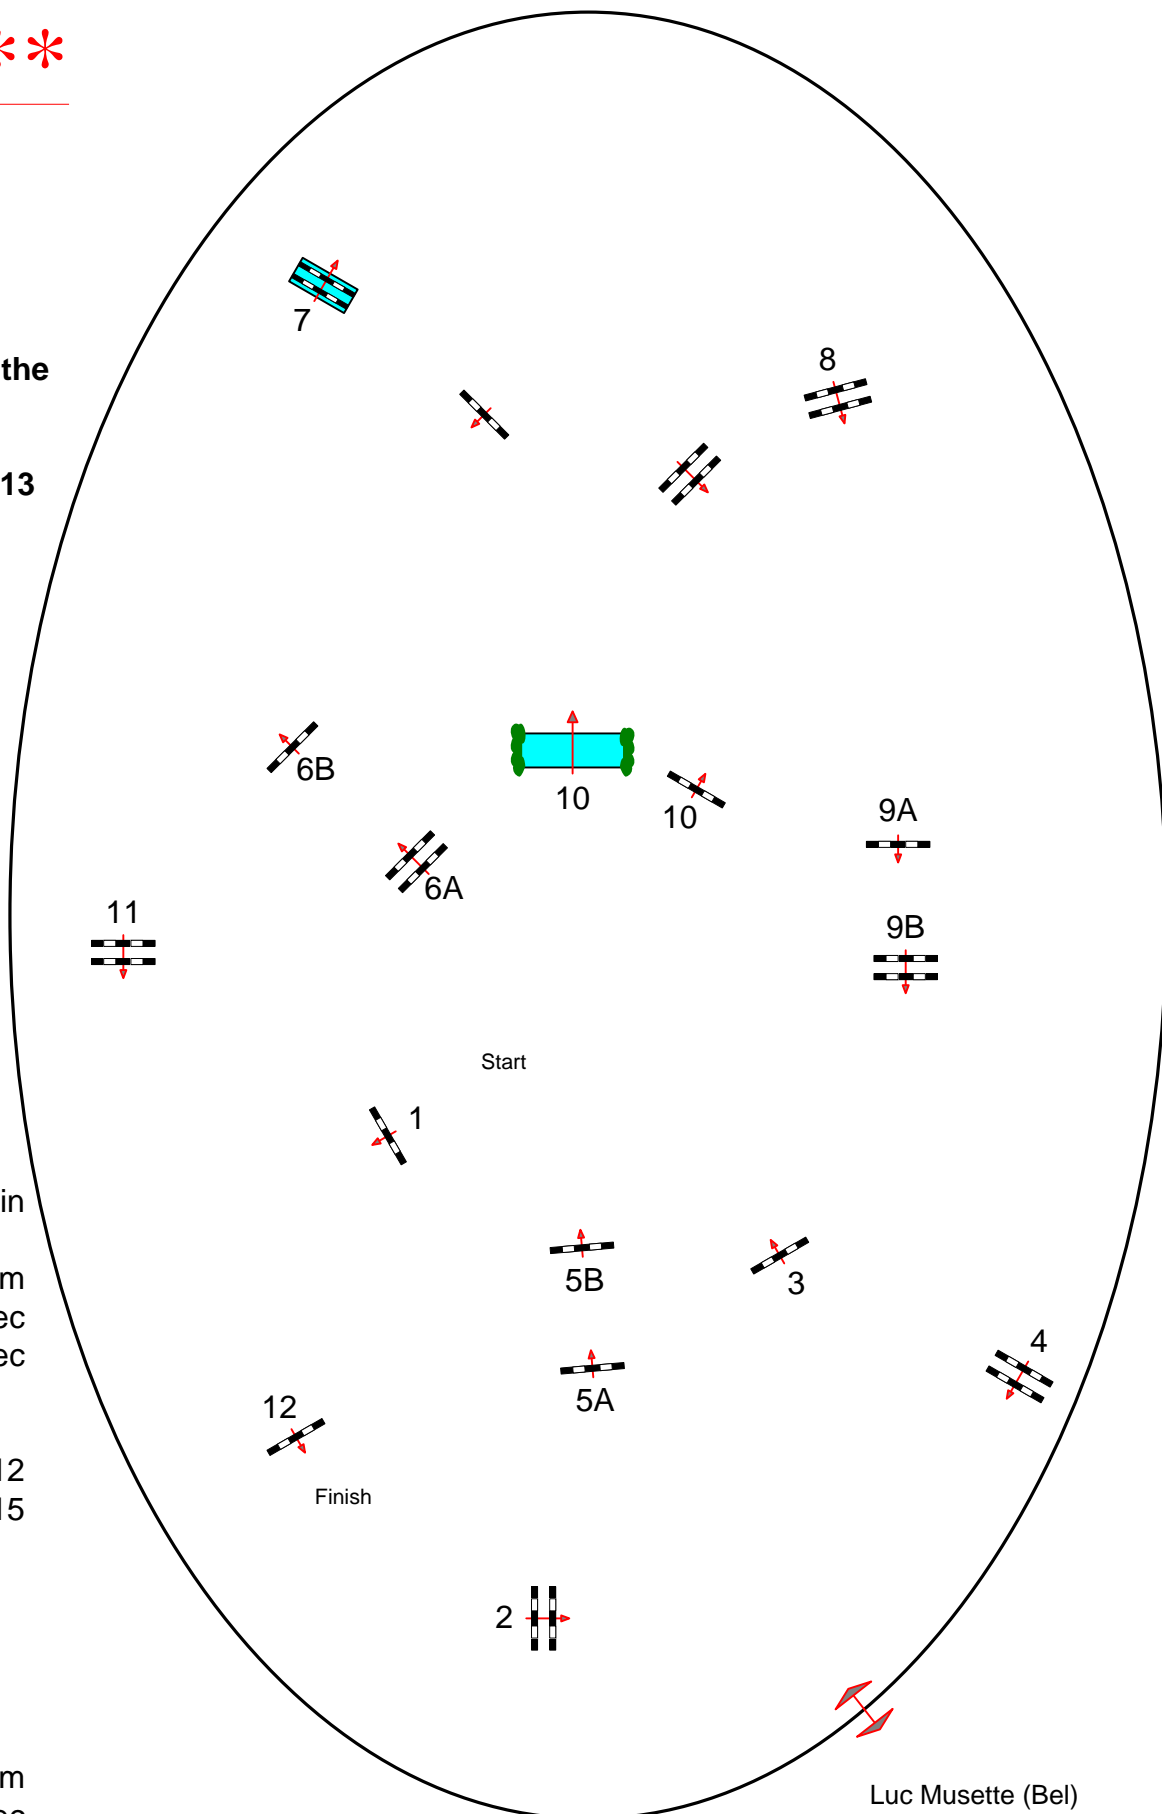

## CSI \*\*

Class No.: 32

Big Tour

Competition against the clock

vendredi 19 juillet 2013

Start: 0:00

Table: A  
National RG:  
FEI RG / Art. 238.2.1  
Height: 1,40 m

Speed: 350 m/min

Length: 470 m  
Time allowed: 81 sec  
Time limit: 162 sec

Obstacles: 12  
Efforts: 15  
Penalty sec  
Closed combination:

:

Length: 0 m  
Time allowed: 0 sec  
Time limit: 0 sec

jury

Luc Musette (Bel)  
Erica Sportello (Br)