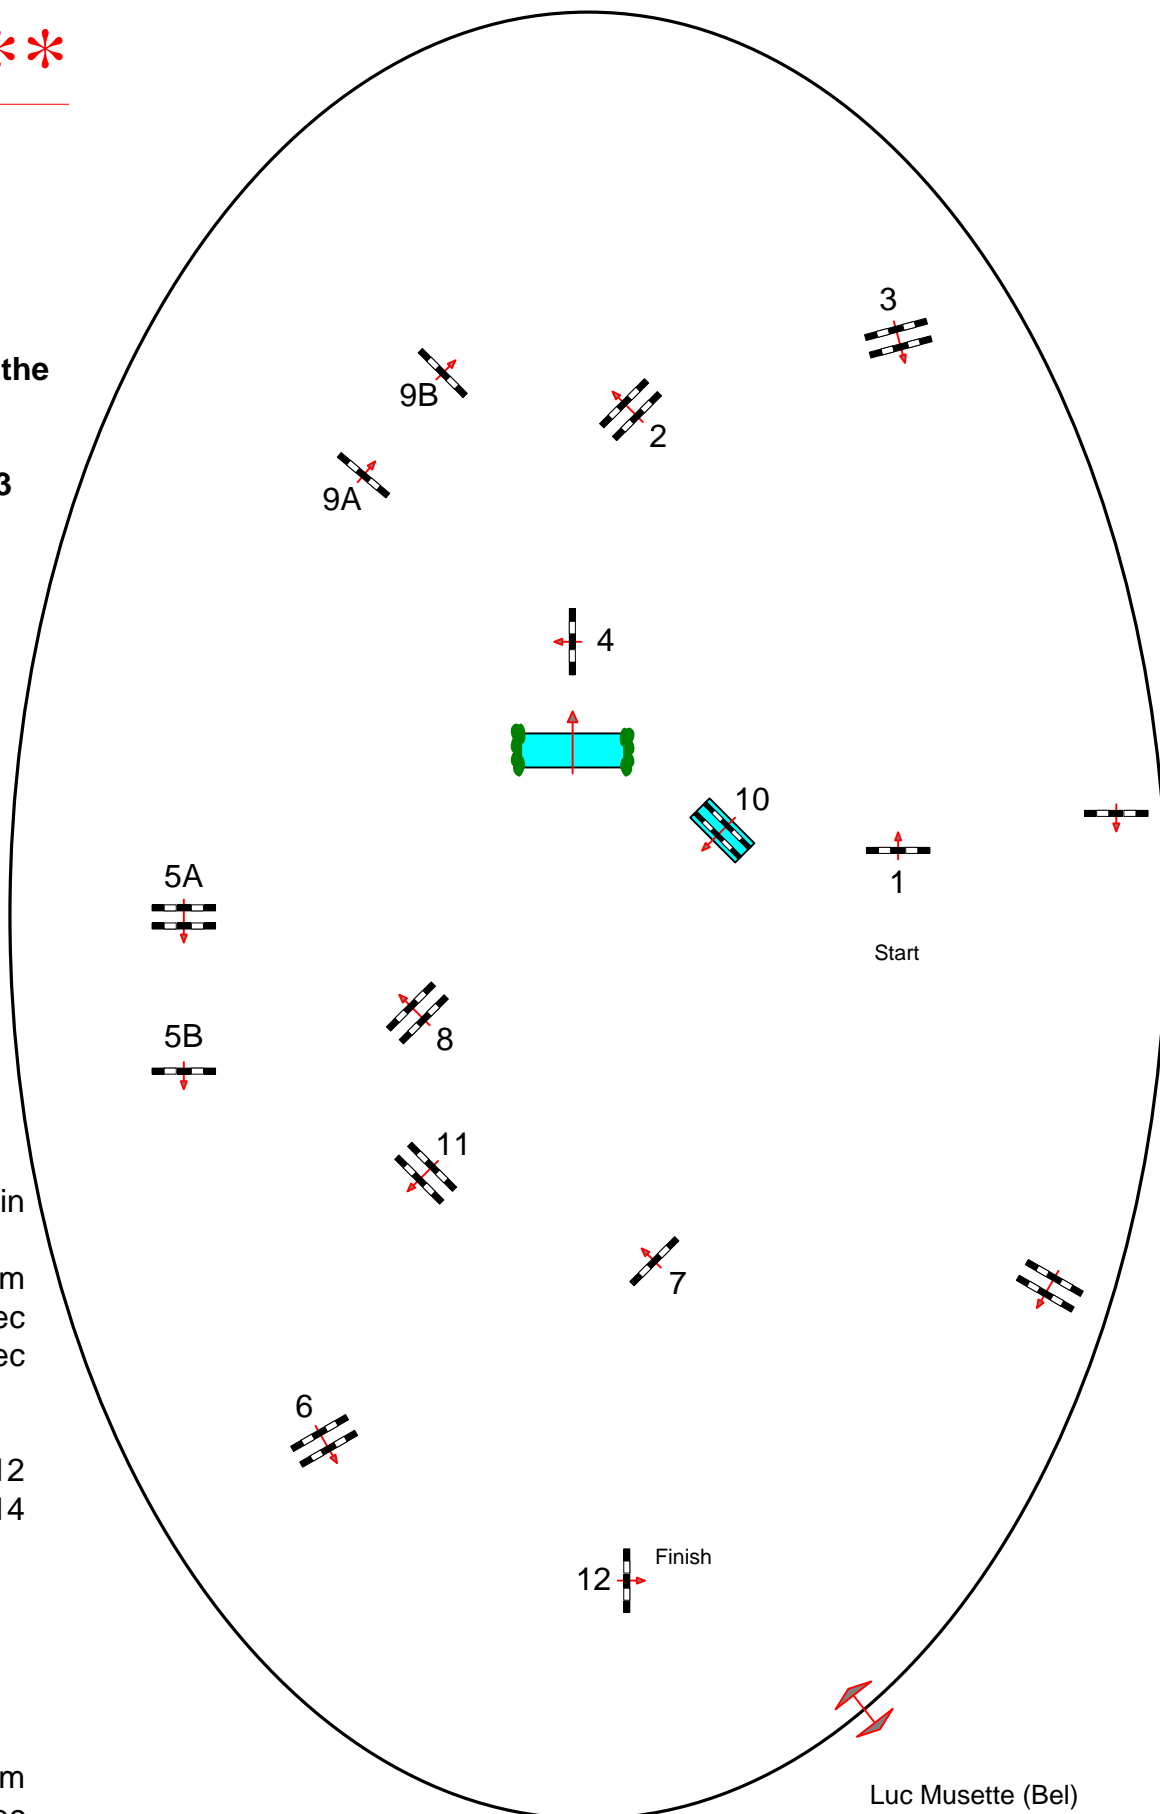

## CSI \*\*

**Class No.: 33**

**Medium Tour**

**Competition against the clock**

**samedi 20 juillet 2013**

**Start: 8:00**

Table: A  
National RG:  
FEI RG / Art. 238.2.1  
Height: 1,35 m

Speed: 350 m/min

Length: 460 m  
Time allowed: 79 sec  
Time limit: 158 sec

Obstacles: 12  
Efforts: 14  
Penalty sec  
Closed combination:

:

Length: 0 m  
Time allowed: 0 sec  
Time limit: 0 sec

jury

Luc Musette (Bel)  
Erica Sportello (Br)