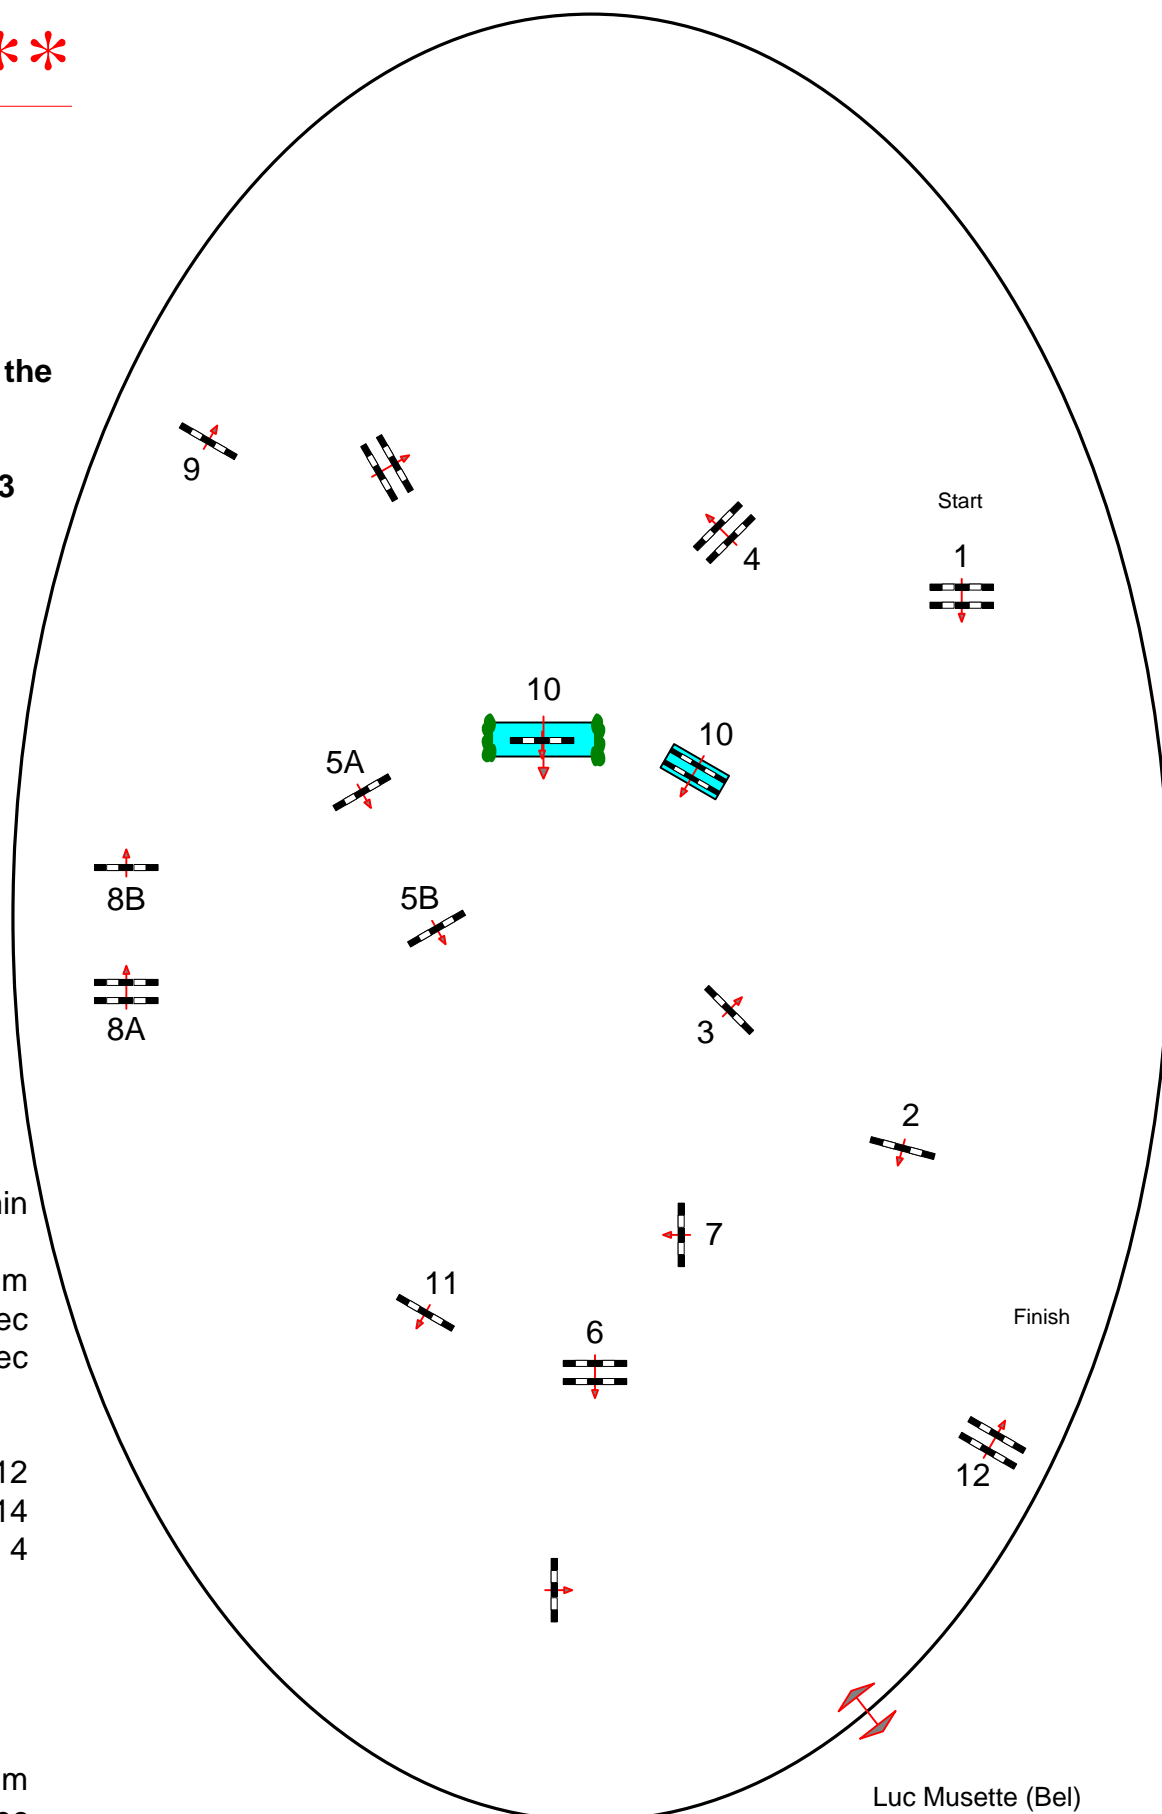

## CSI \*\*

Class No.: 35

Small Tour

Competition against the clock

samedi 20 juillet 2013

Start: 0:00

Table: C  
National RG:  
FEI RG / Art. 249  
Height: 1,35 m

Speed: 350 m/min

Length: 440 m  
Time allowed: 76 sec  
Time limit: 152 sec

Obstacles: 12  
Efforts: 14  
Penalty sec: 4  
Closed combination:

:

Length: 0 m  
Time allowed: 0 sec  
Time limit: 0 sec

jury

Luc Musette (Bel)  
Erica Sportello (Br)