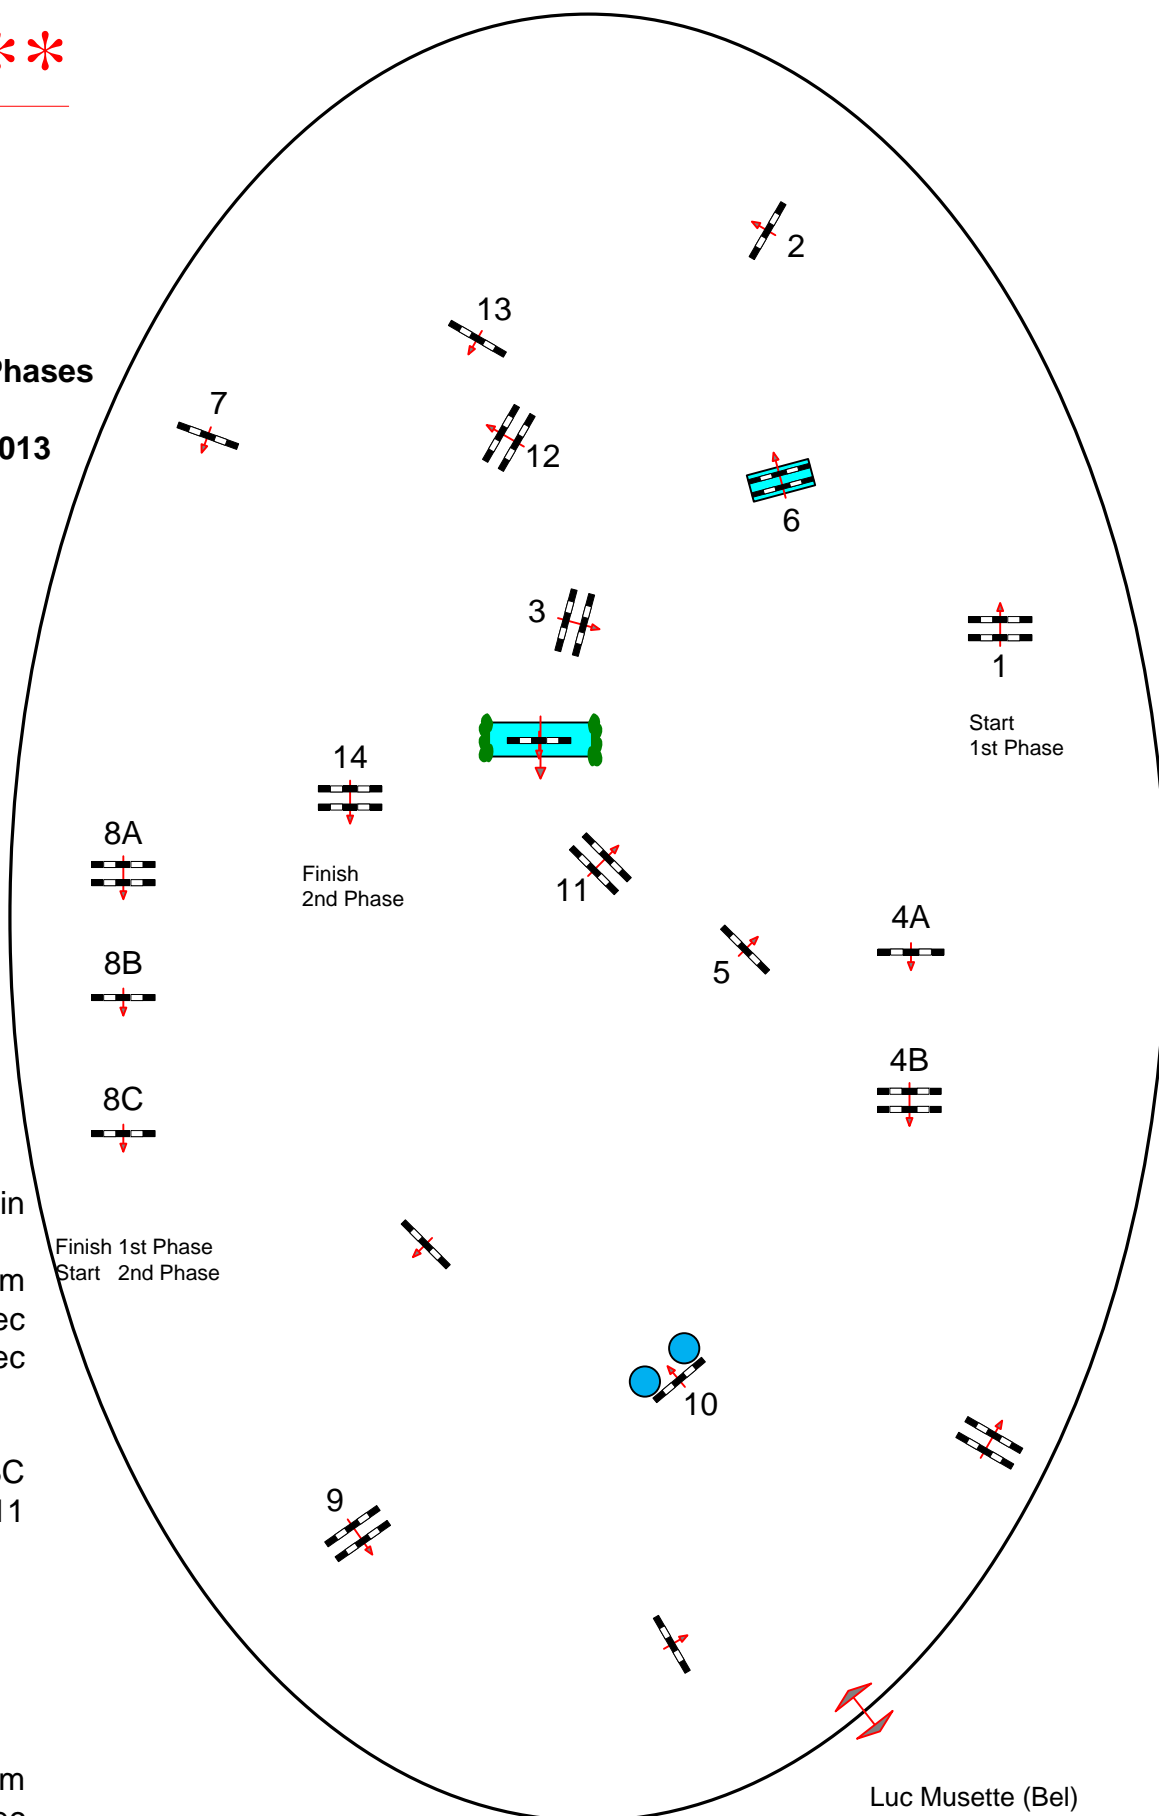

## CSI \*\*

Class No.: 36

Small Tour

Competition in two Phases

dimanche 21 juillet 2013

Start: 0:00

Table: A  
National RG:  
FEI RG / Art. 274.5.3  
Height: 1,40 m

Speed: 350 m/min

Length: 330 m  
Time allowed: 57 sec  
Time limit: 114 sec

Obstacles: 1 TO 8C  
Efforts: 11  
Penalty sec  
Closed combination:

2nd Phase:

**9 TO 14**

Length: 250 m  
Time allowed: 43 sec  
Time limit: 86 sec