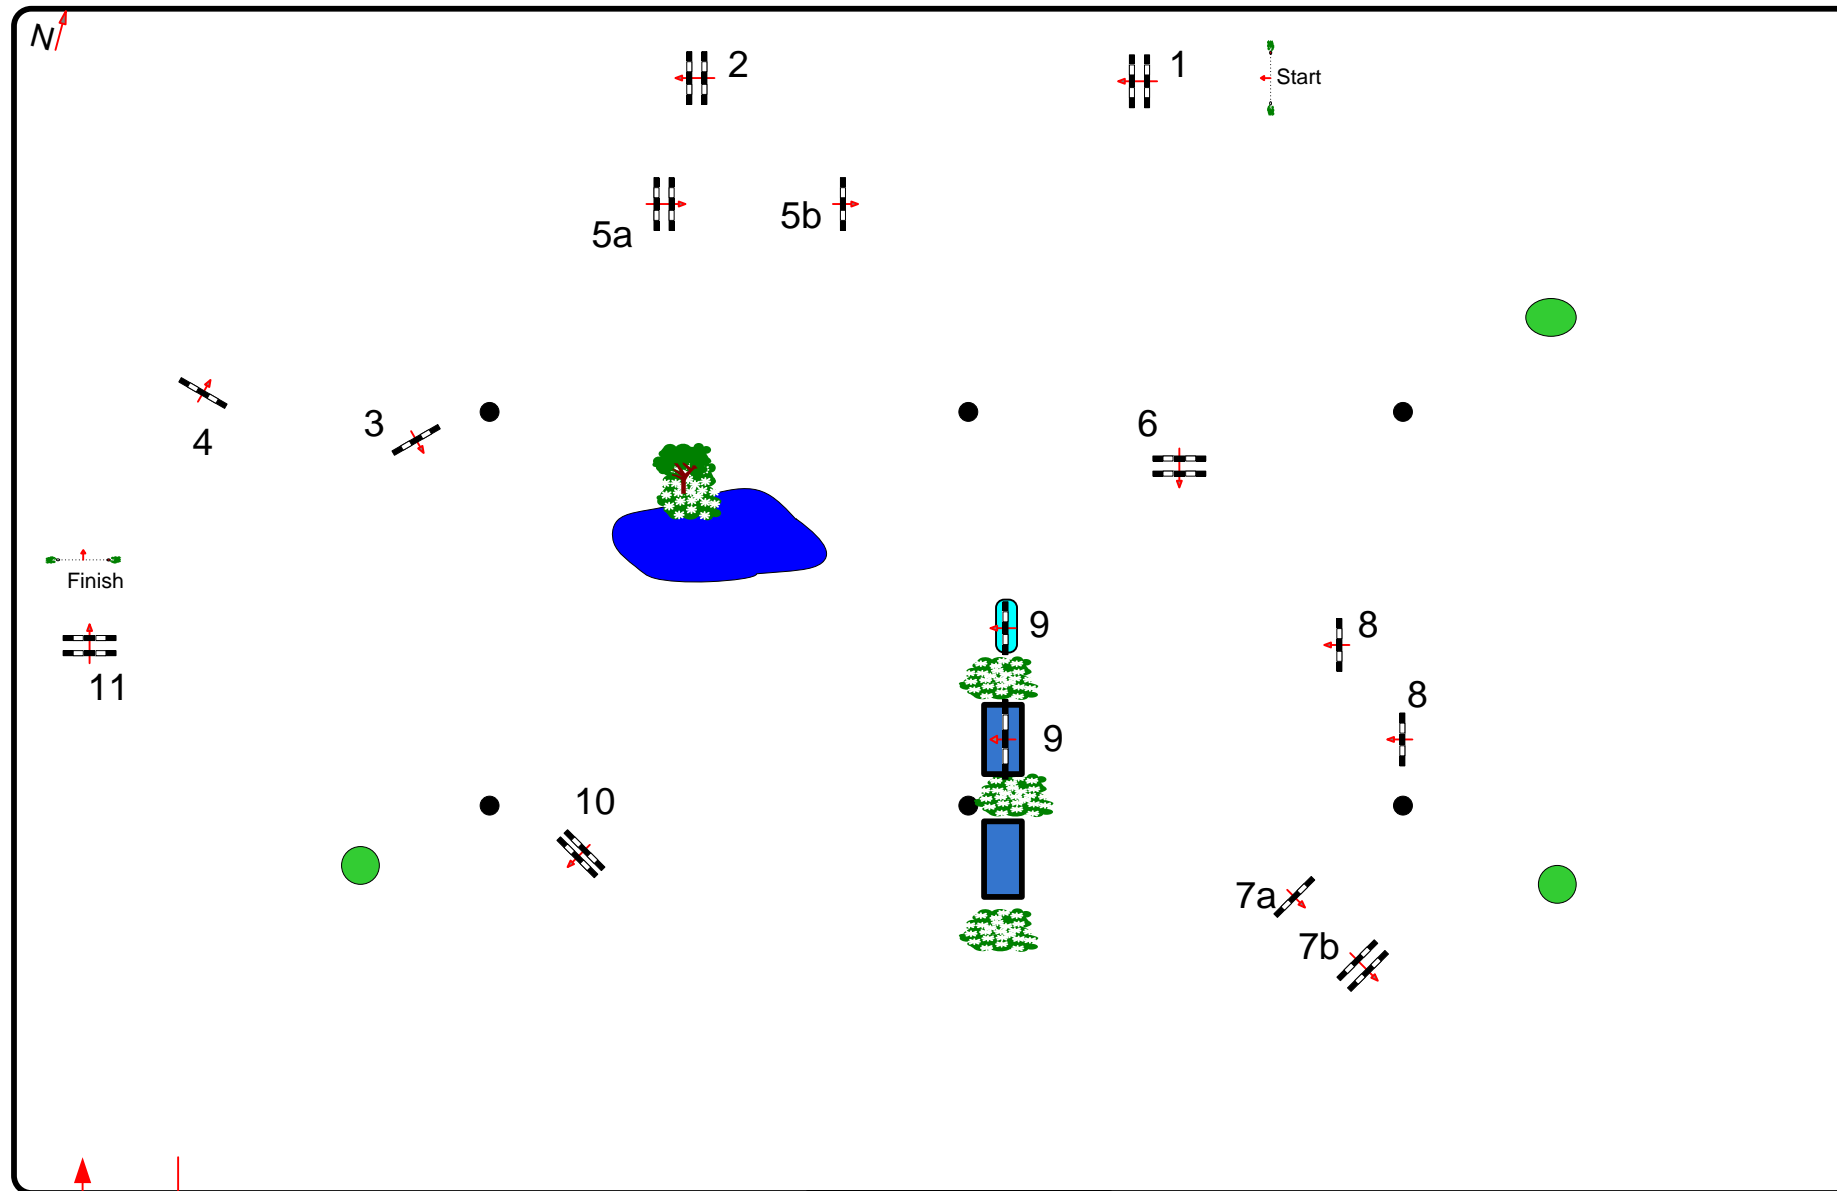

CSI 5* "LGCT" CHANTILLY - 19/21 JULY 2013

Class No.: 1- CSI 5* PRIX "G.R.O.W"

Competition against the clock

Friday 19 July 2013

Start: 8.30

Table: A	Speed: 350 m/min	Obstacles: 11	1st Jump-off:	2nd Jump-off:
National RG:	Length: 440 m	Efforts: 13	Length: m	Length: m
FEI RG / Art. 238.2.1	Time allowed: 76 sec	Penalty sec:	Time allowed: 0 sec	Time allowed: 0 sec
Height: 140/145 m	Time limit: 152 sec	Closed combination:	Time limit: 0 sec	Time limit: 0 sec