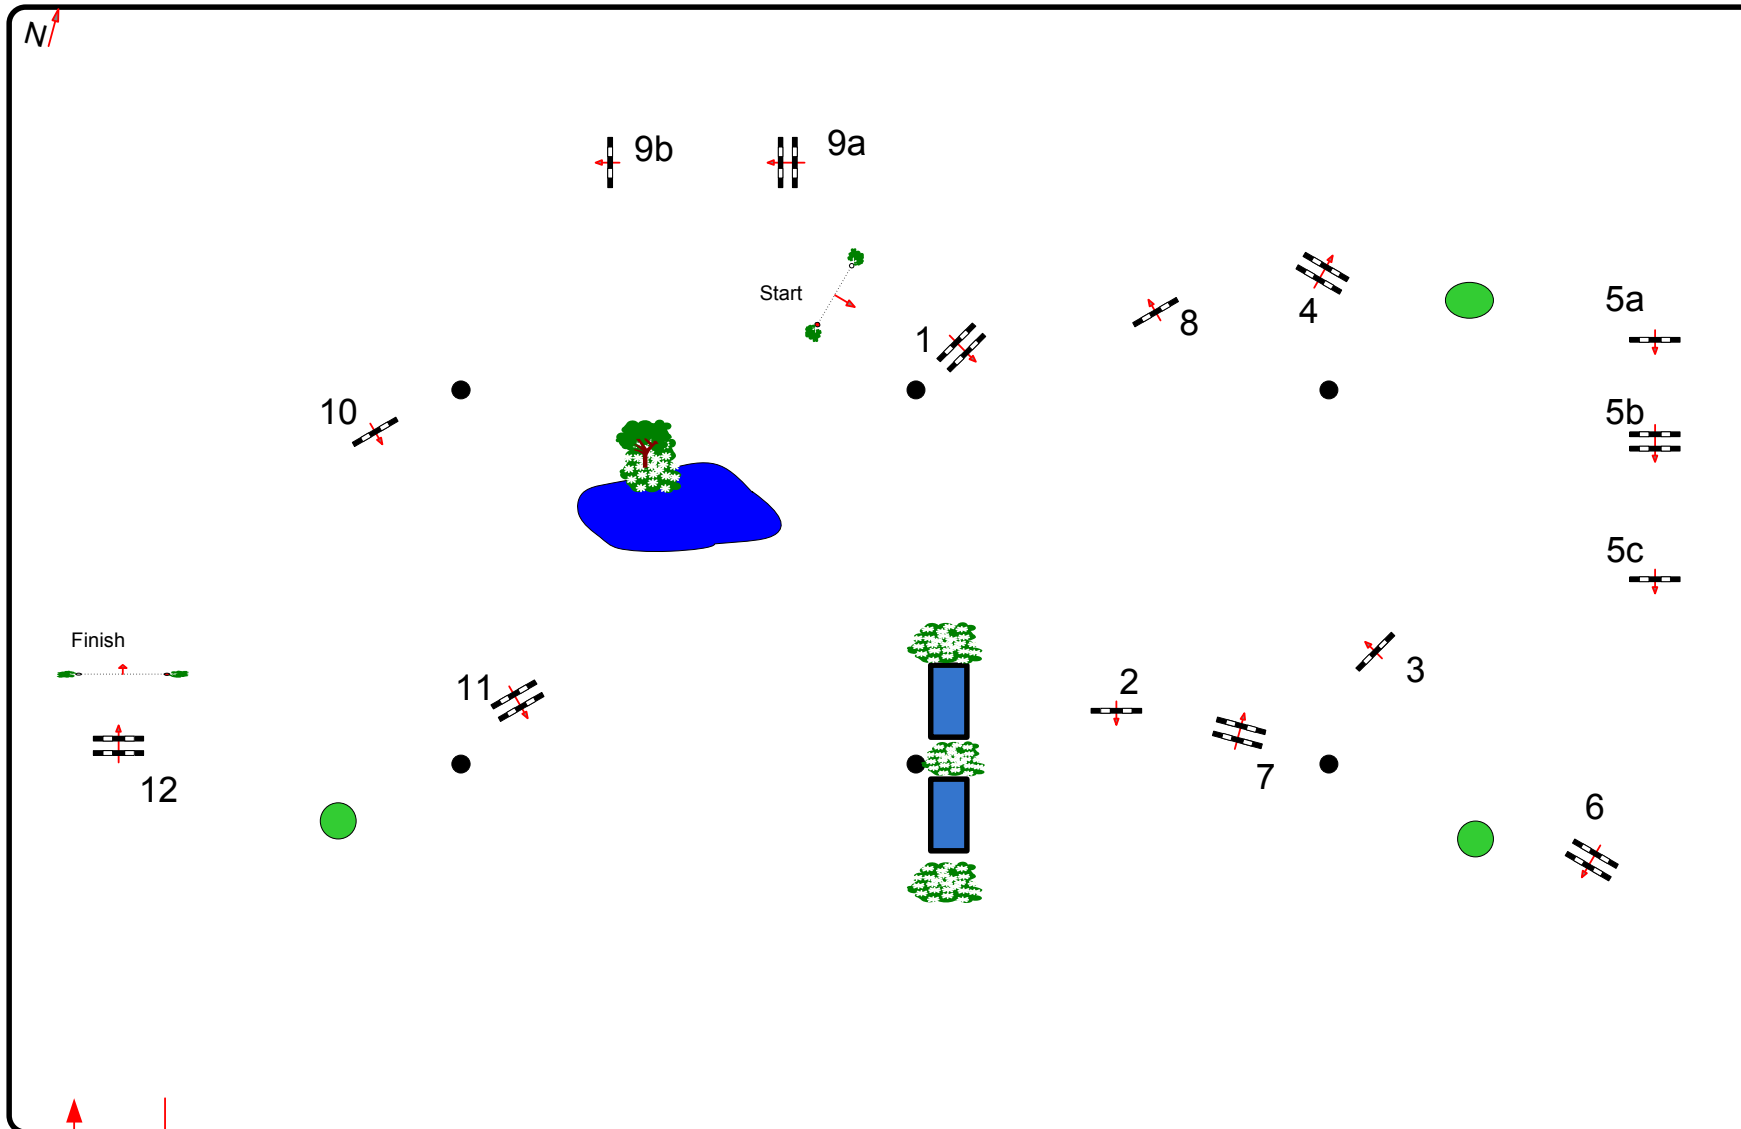

CSI 5* "LGCT" CHANTILLY - 19/21 JULY 2013

Class No.: 2 CSI5* PRIX French Tour-Eads-Generali

Competition against the clock

Friday 20 July 2013

Start: 16.00

Table: A
 National RG:
 FEI RG / Art. 238.2.1
 Height: 1,50 m

Speed: 350 m/min
 Length: 470 m
 Time allowed: 81 sec
 Time limit: 162 sec

Obstacles: 12
 Efforts: 15
 Penalty sec:
 Closed combination:

:
 Length: m
 Time allowed: 0 sec
 Time limit: 0 sec

2nd Jump-off:
 Length: m
 Time allowed: 0 sec
 Time limit: 0 sec