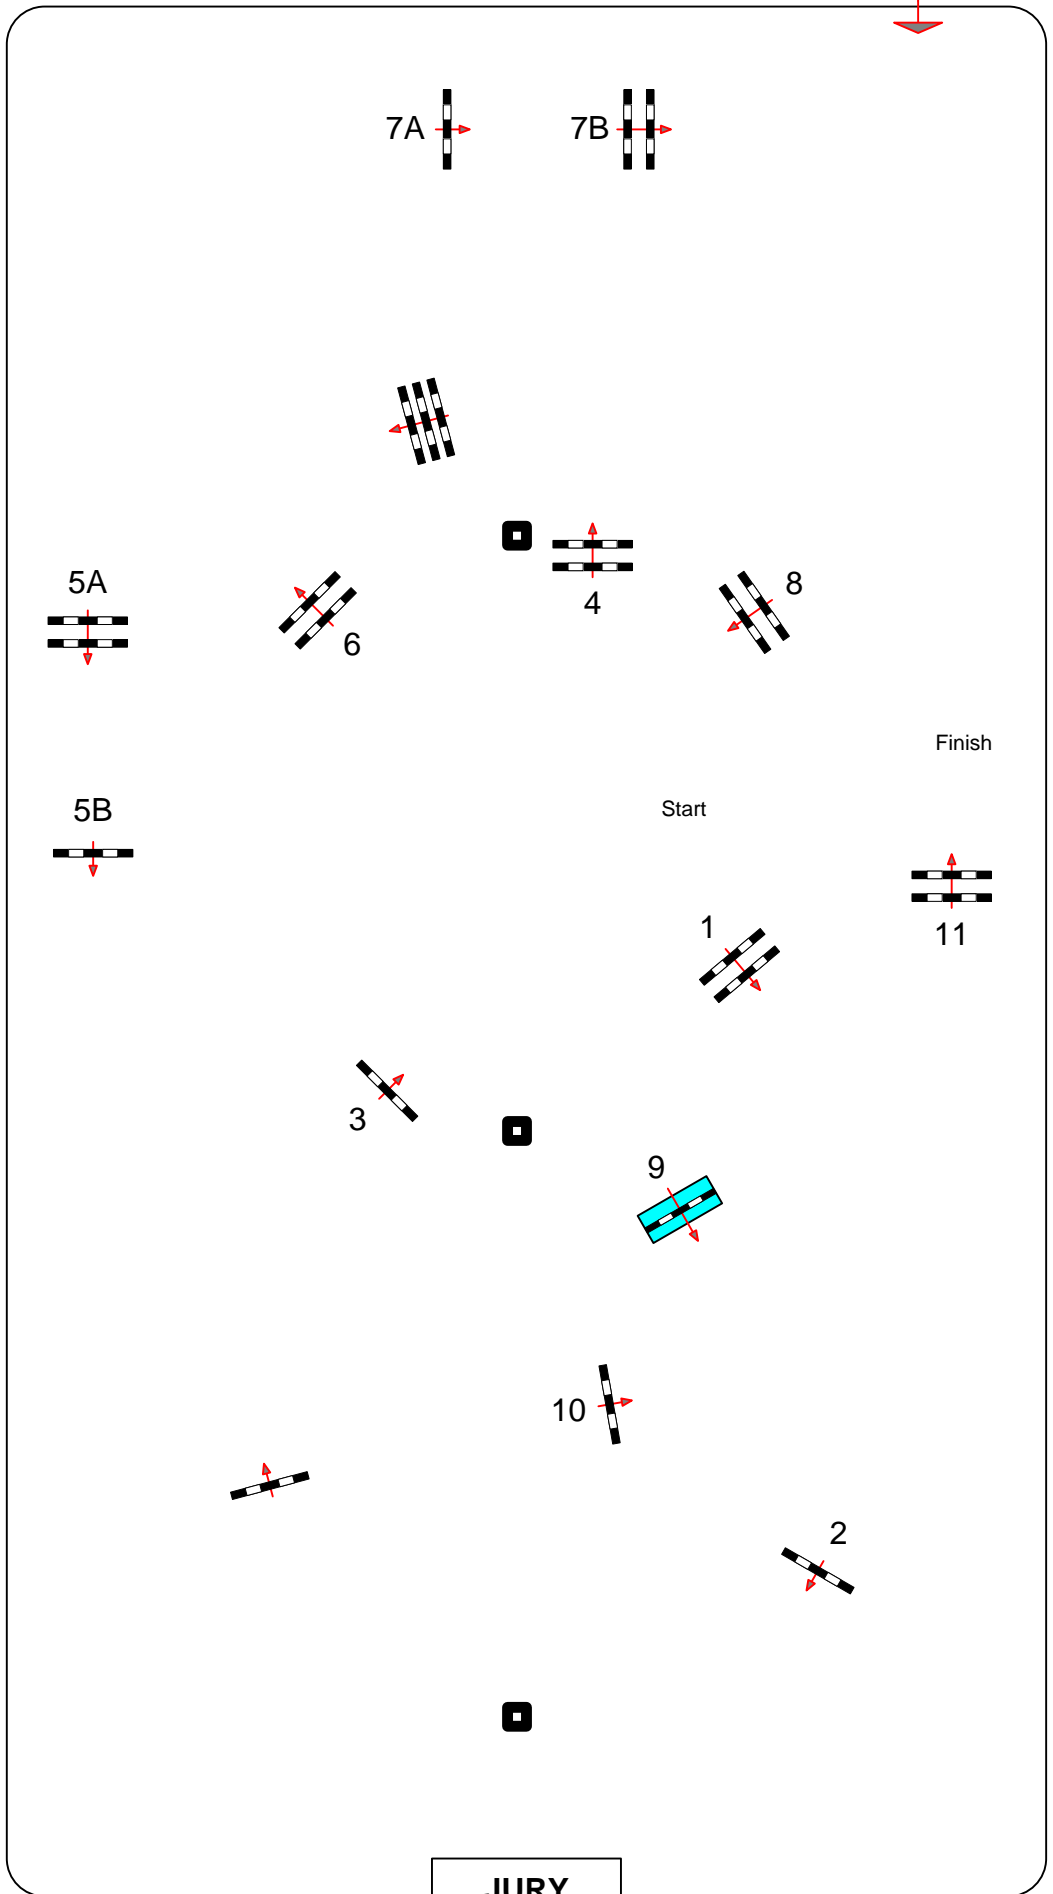

## SAND

Class No.: S 7

YOUNG HORSES

Competition against the clock

samedi 17 août 2013

Start: 0:00

Table: A  
National RG:  
FEI RG / Art. 238.2.1  
Height: 1,30 / 1,35 m

Speed: 350 m/min

Length: 460 m  
Time allowed: 79 sec  
Time limit: 158 sec

Obstacles: 1 TO 11  
Efforts: 14  
Penalty sec  
Closed combination:

:

Length: 0 m  
Time allowed: 0 sec  
Time limit: 0 sec

Luc Musette (Bel)  
Frank Van Humbeeck (Bel)  
and Team  
Course Designer  
l.musette@skynet.be