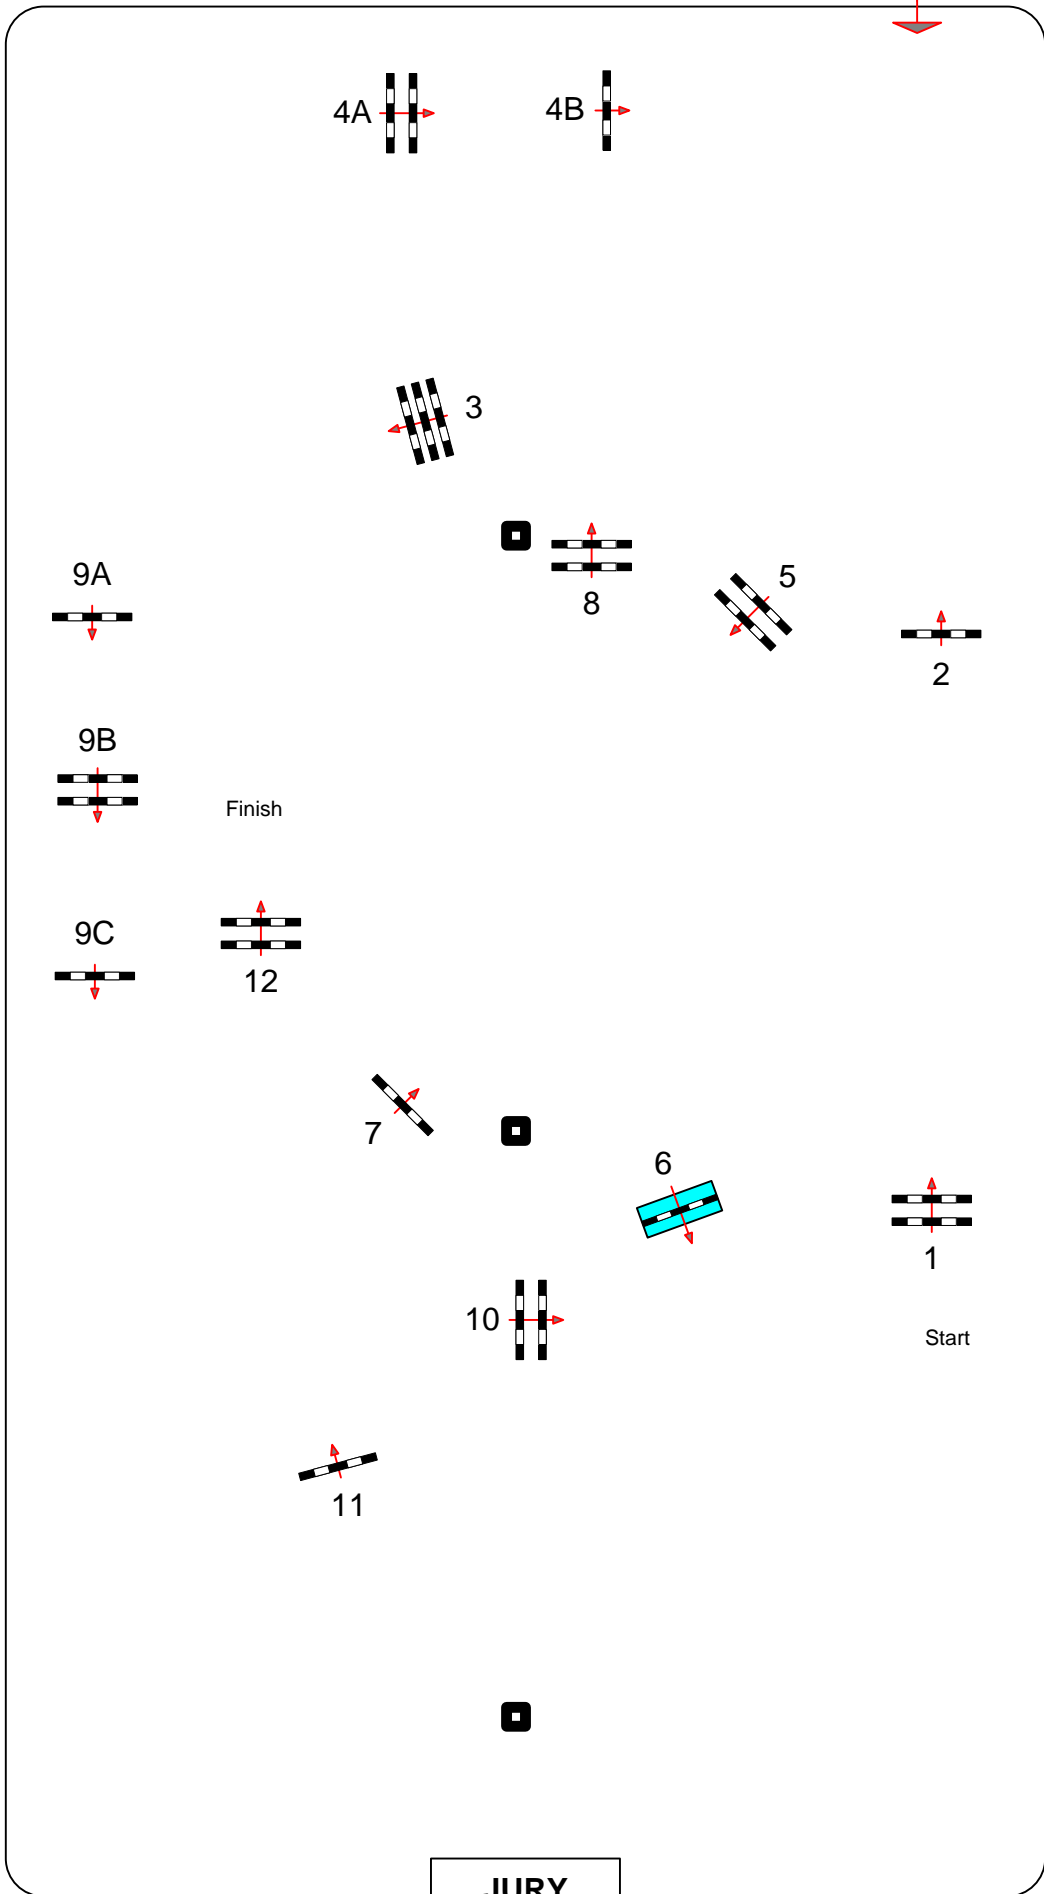

VALKENSWAARD 2013 CSI **

SAND

Class No.: S 14

Big Tour

Competition against the clock

samedi 17 août 2013

Start: 0:00

Table: A
National RG:
FEI RG / Art. 238.2.1
Height: 1,45 m

Speed: 350 m/min

Length: 450 m
Time allowed: 78 sec
Time limit: 156 sec

Obstacles: 1 TO 12
Efforts: 15
Penalty sec
Closed combination:

:
Length: 0 m
Time allowed: 0 sec
Time limit: 0 sec

Luc Musette (Bel)
Frank Van Humbeeck (Bel)
and Team
Course Designer
l.musette@skynet.be