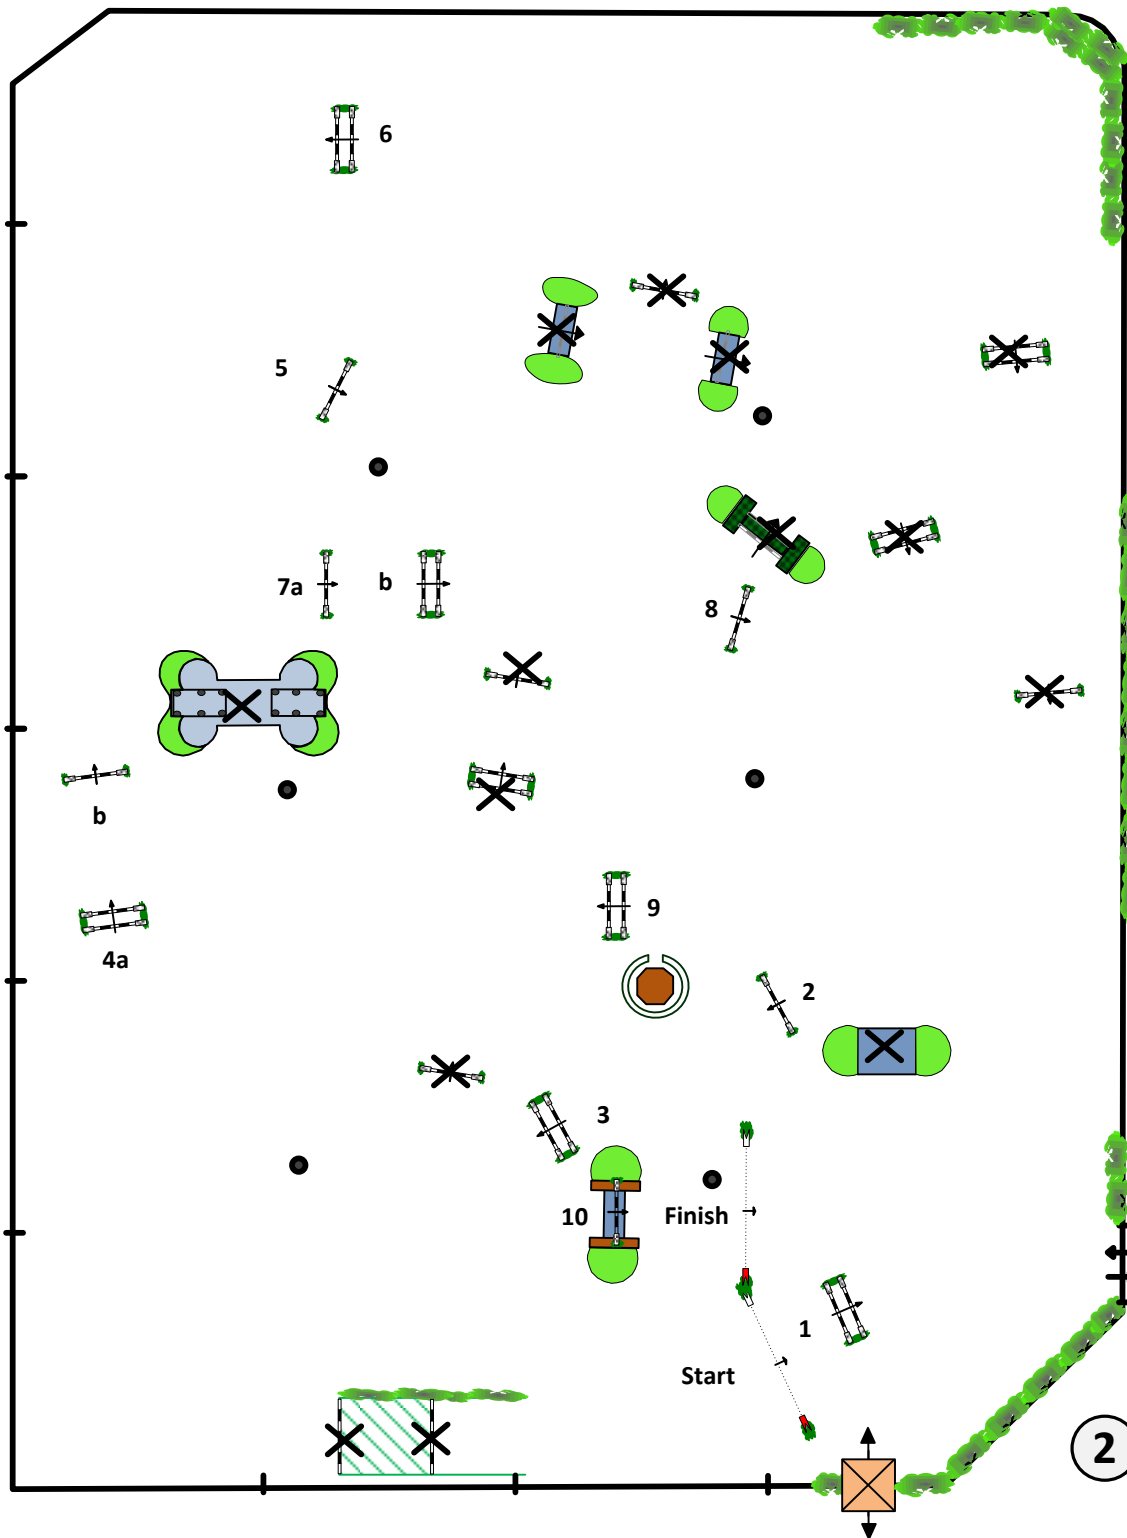

2013 HAMPTON CLASSIC CSI-W 4*

Class No.: 216

JUNIOR JUMPER 1.40 m

ONE ROUND SPEED

Wednesday, August 28, 2013

Table: II
 Art. : 2.1a
 Height: 1.40 m

Speed: 350 m/min

Length: 420 m
 T. allowed: 72 sec
 T. limit: 144 sec

1st. round : 1 to 10
 Efforts: 12

Jump-off:

Length: 0 m
 T. allowed: 0 sec
 T. limit : 0 sec

Course Designer :

Guilherme Jorge

(BRA)