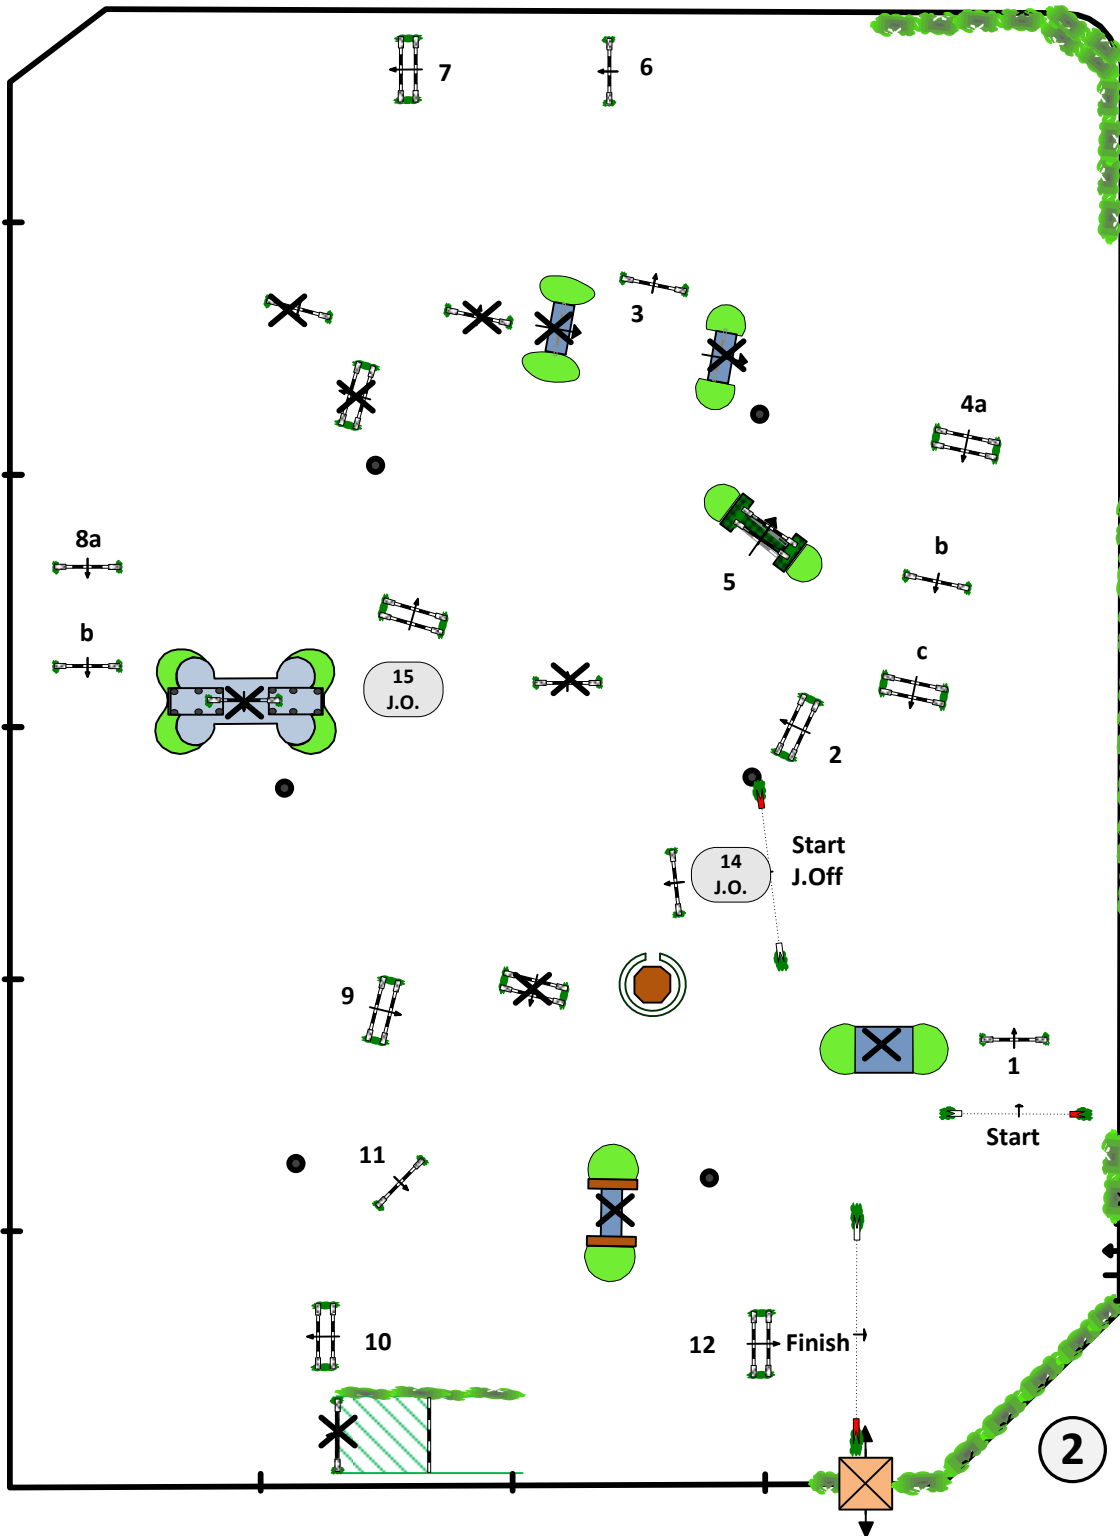

2013 HAMPTON CLASSIC CSI-W 4*

Class No.: 208

DOUGLAS ELLIMAN 1.45 m OPEN JUMPER

IMMEDIATE JUMP-OFF

Thursday, August 29, 2013

Table: II
 Art. : 2.2 b
 Height: 1.45 m

Speed: 350 m/min

Length: 470 m
 T. allowed: 81 sec
 T. limit: 162 sec

1st. round : 1 to 12
 Efforts: 15

Jump-off:

14-15-8a-8b-9-10-11-12

Length: 265 m
 T. allowed: 46 sec
 T. limit : 92 sec

Course Designer :

Guilherme Jorge

(BRA)