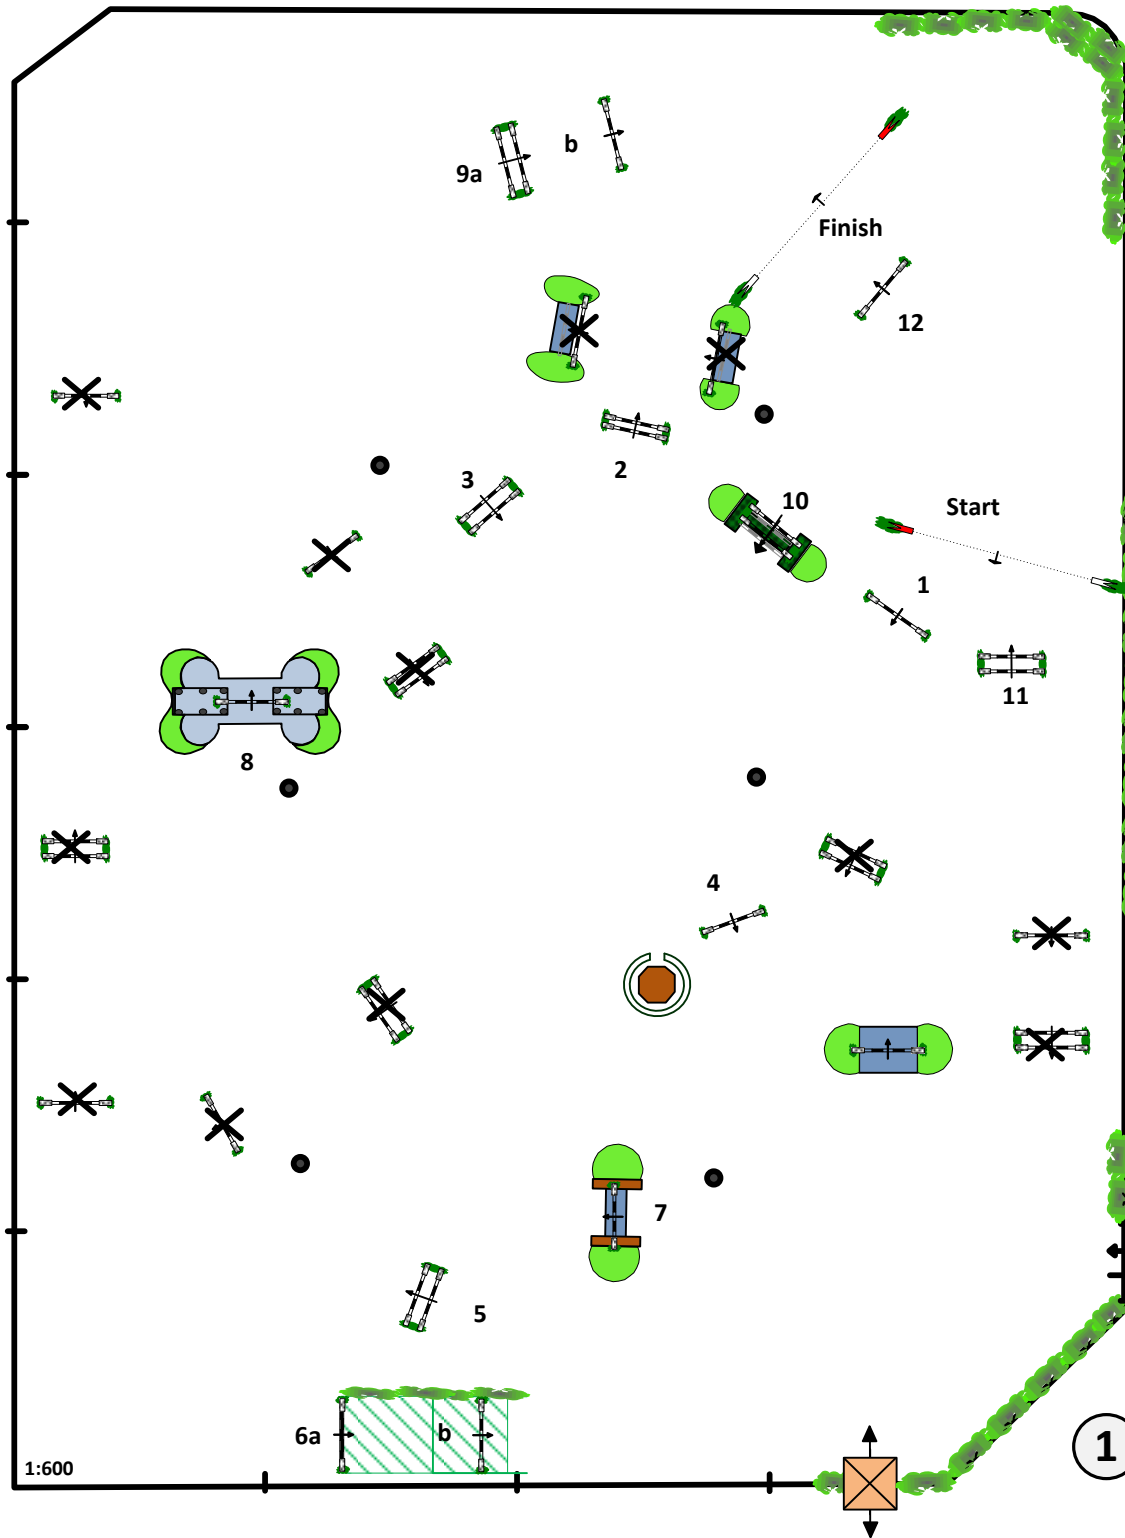

2013 HAMPTON CLASSIC CSI-W 4*

Class No.: 403

\$ 10.000 JUNIOR/A-O WELCOME STAKE

ONE ROUND SPEED

Friday, August 30, 2013

Table: II
Art. : 2.1 a
Height: 1.40 m

Speed: 350 m/min

Length: 505 m
T. allowed: 87 sec
T. limit: 174 sec

1st. round : 1 to 12
Efforts: 14

Jump-off:

Length: 0 m
T. allowed: 0 sec
T. limit : 0 sec

Course Designer :

Guilherme Jorge

(BRA)