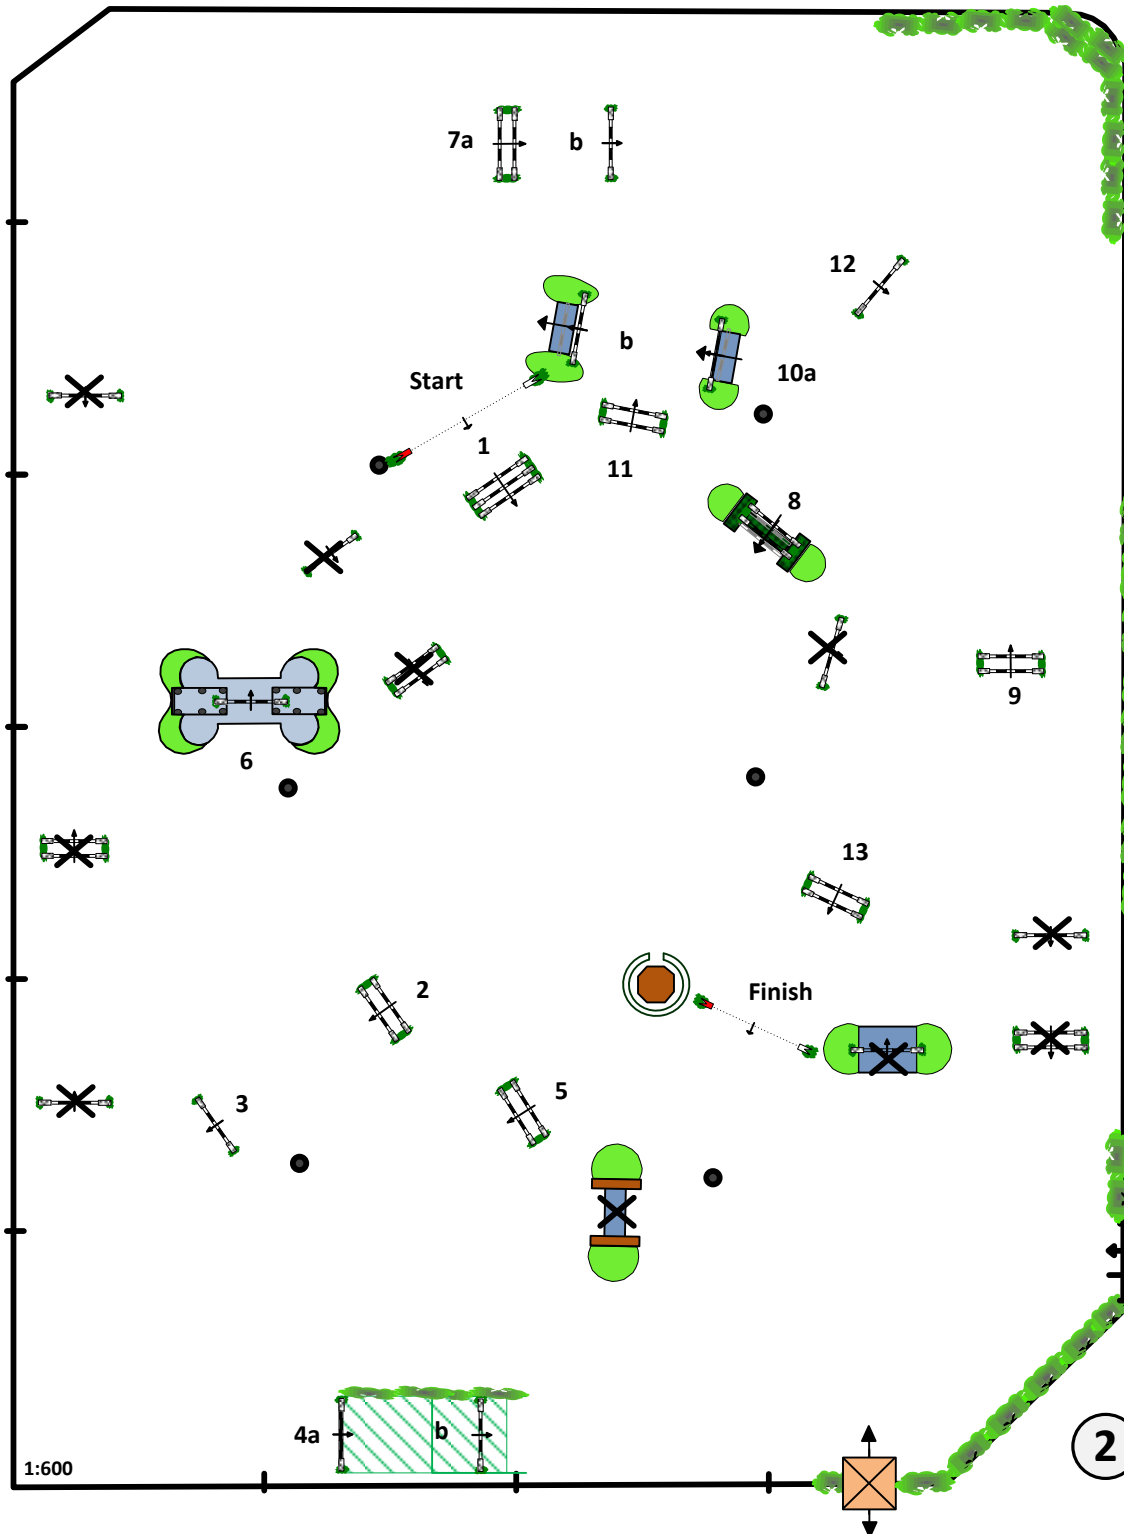

2013 HAMPTON CLASSIC CSI-W 4*

Class No.: 411
Friday, August 30, 2013

\$ 15.000 LUGANO DIAMONDS SPEED DERBY

FAULTS CONVERTED

Table: C
Art.: 239
Height: 1.40 m

Length: 550 m

T. limit: 120 sec

1st. round: 1 to 13
Efforts: 16

Jump-off:

Length: 0 m
T. allowed: 0 sec
T. limit: 0 sec

Course Designer :

Guilherme Jorge

(BRA)