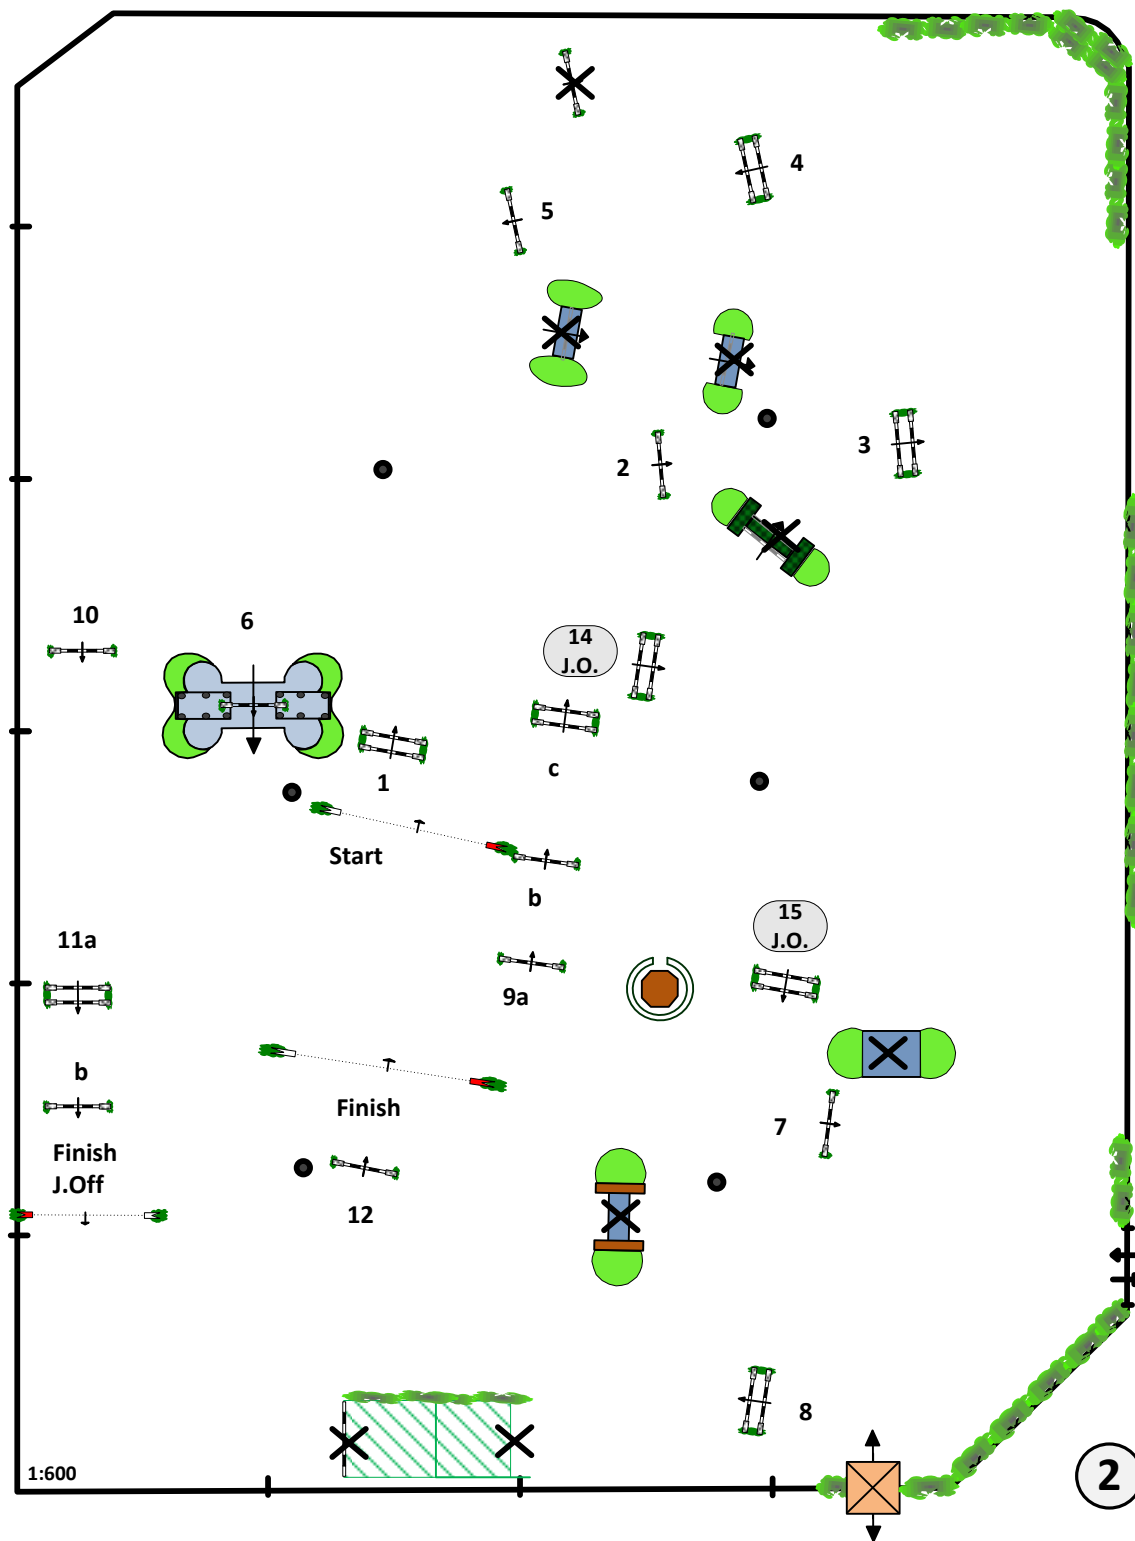

# 2013 HAMPTON CLASSIC CSI-W 4\*

Class No.: 255

\$ 30.000 SPLIT ROCK FARM 6 YEAR OLD FINALS

1 JUMP-OFF

Saturday, August 31, 2013

Table: II  
 Art. : 2.2 a  
 Height: 1.30 m

Speed: 350 m/min

Length: 480 m  
 T. allowed: 83 sec  
 T. limit: 166 sec

1st. round : 1 to 12  
 Efforts: 15

Jump-off:

1-2-5-14-15-12-11a-11b

Length: 300 m  
 T. allowed: 52 sec  
 T. limit : 104 sec

Course Designer :

Guilherme Jorge

( BRA )