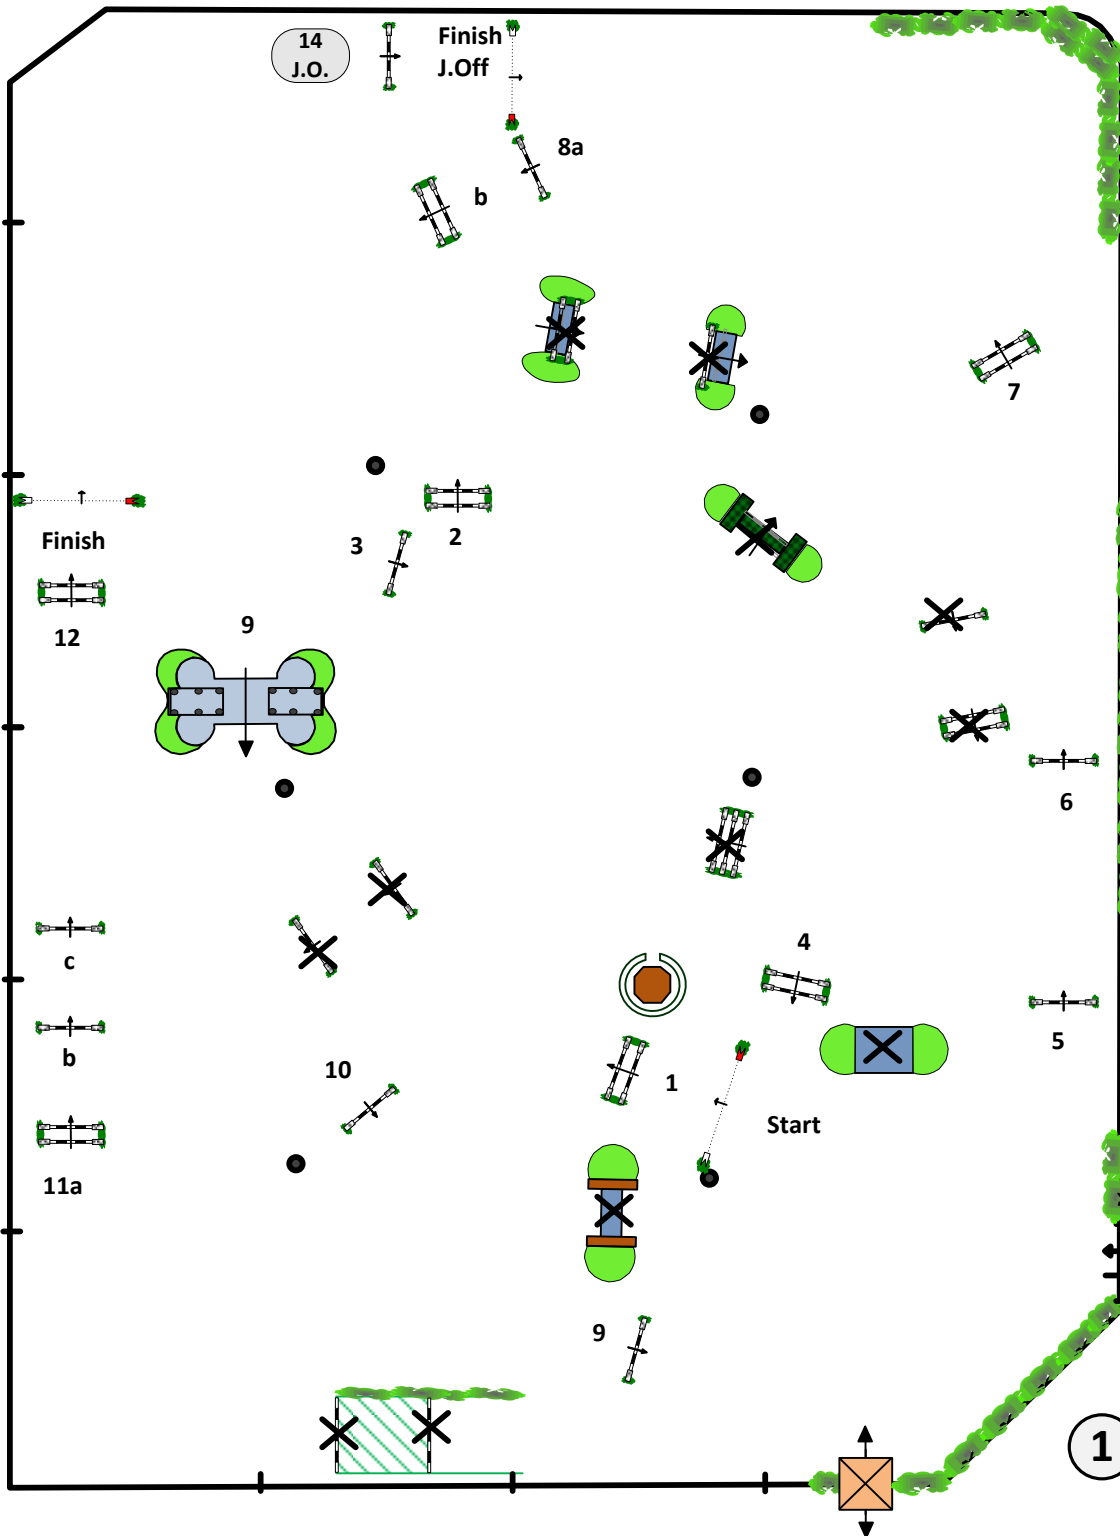

2013 HAMPTON CLASSIC CSI-W 4*

Class No.: 258
 Sunday, September 01, 2013

\$ 30.000 7 & 8 YEAR OLD FINALS

1 JUMP-OFF

Table: II
 Art. : 2.2 a
 Height: 1.35 / 1.40 m

Speed: 350 m/min

Length: 500 m
 T. allowed: 86 sec
 T. limit: 172 sec

1st. round : 1 to 12
 Efforts: 15

Jump-off:

1-4-6-7-8a-8b-14

Length: 270 m
 T. allowed: 47 sec
 T. limit: 94 sec

Course Designer :

Guilherme Jorge

(BRA)

1