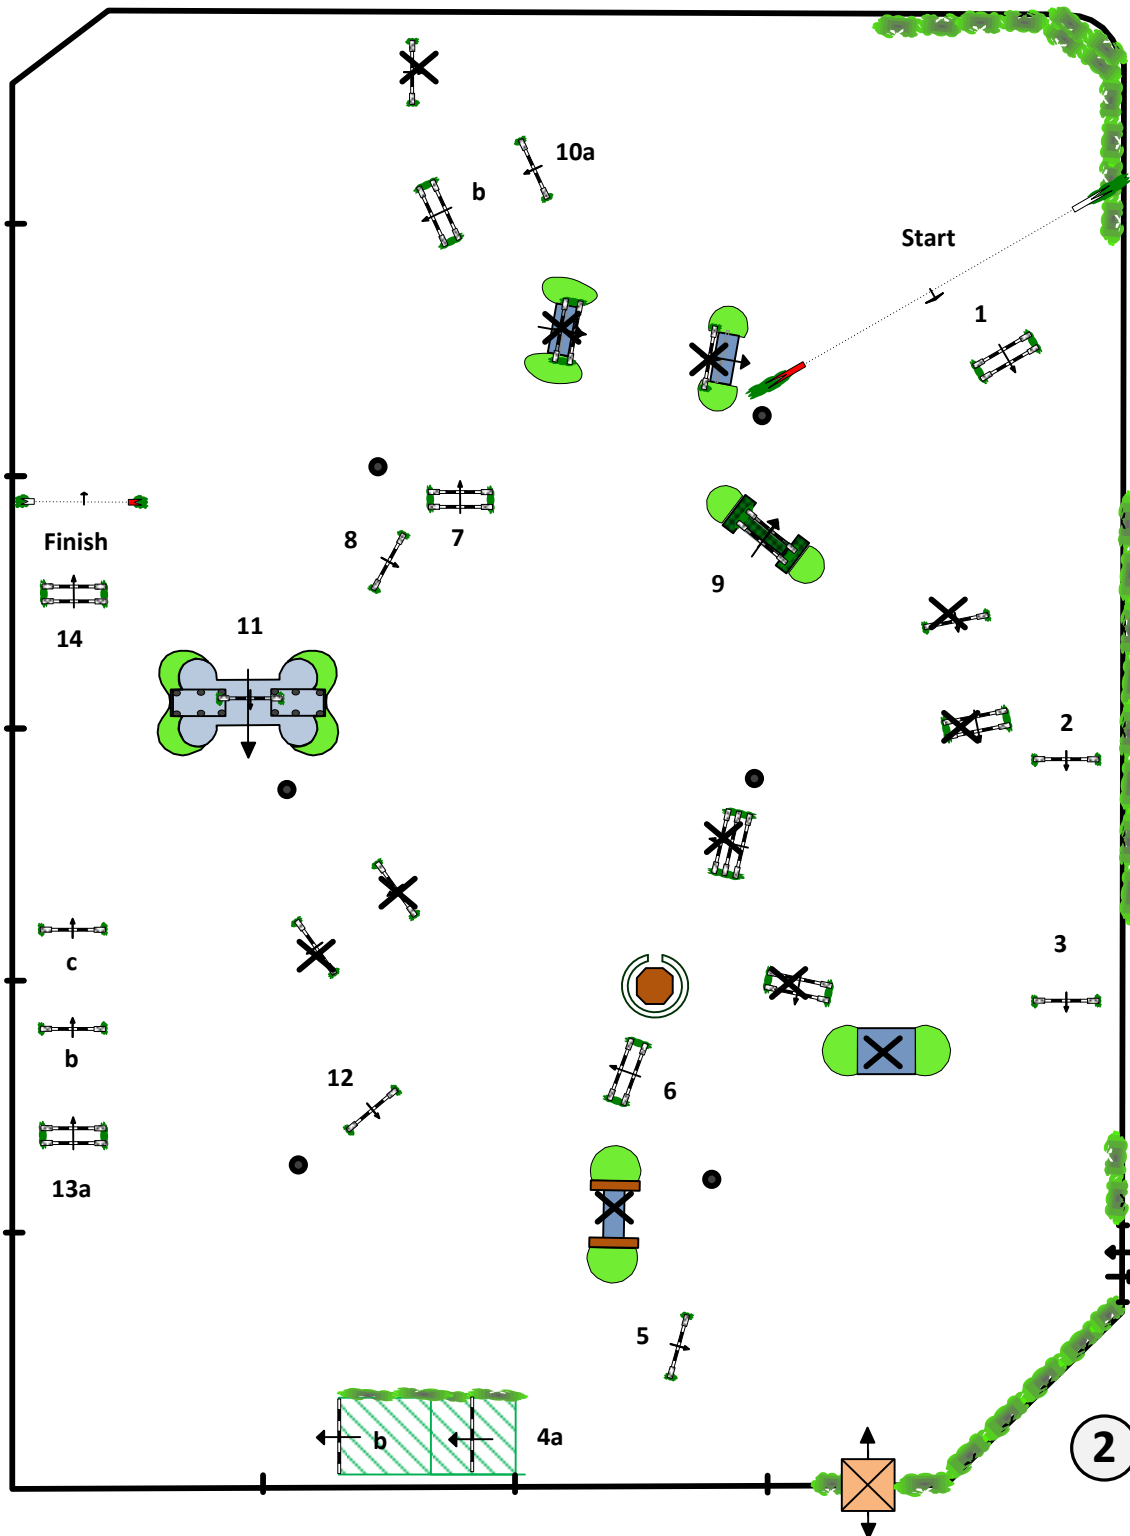

2013 HAMPTON CLASSIC CSI-W 4*

Class No.: 404

\$ 25.000 HAMPTON CLASSIC JR / A-O JUMPING DERBY

1 JUMP-OFF

Sunday, September 01, 2013

Table: II
Art. : 2.2 a
Height: 1.45 m

Speed: 375 m/min

Length: 580 m
T. allowed: 93 sec
T. limit: 186 sec

1st. round : 1 to 14
Efforts: 18

Jump-off:

1-2-9-10a-10b-8-14

Length: 270 m
T. allowed: 44 sec
T. limit : 88 sec

Course Designer :

Guilherme Jorge

(BRA)