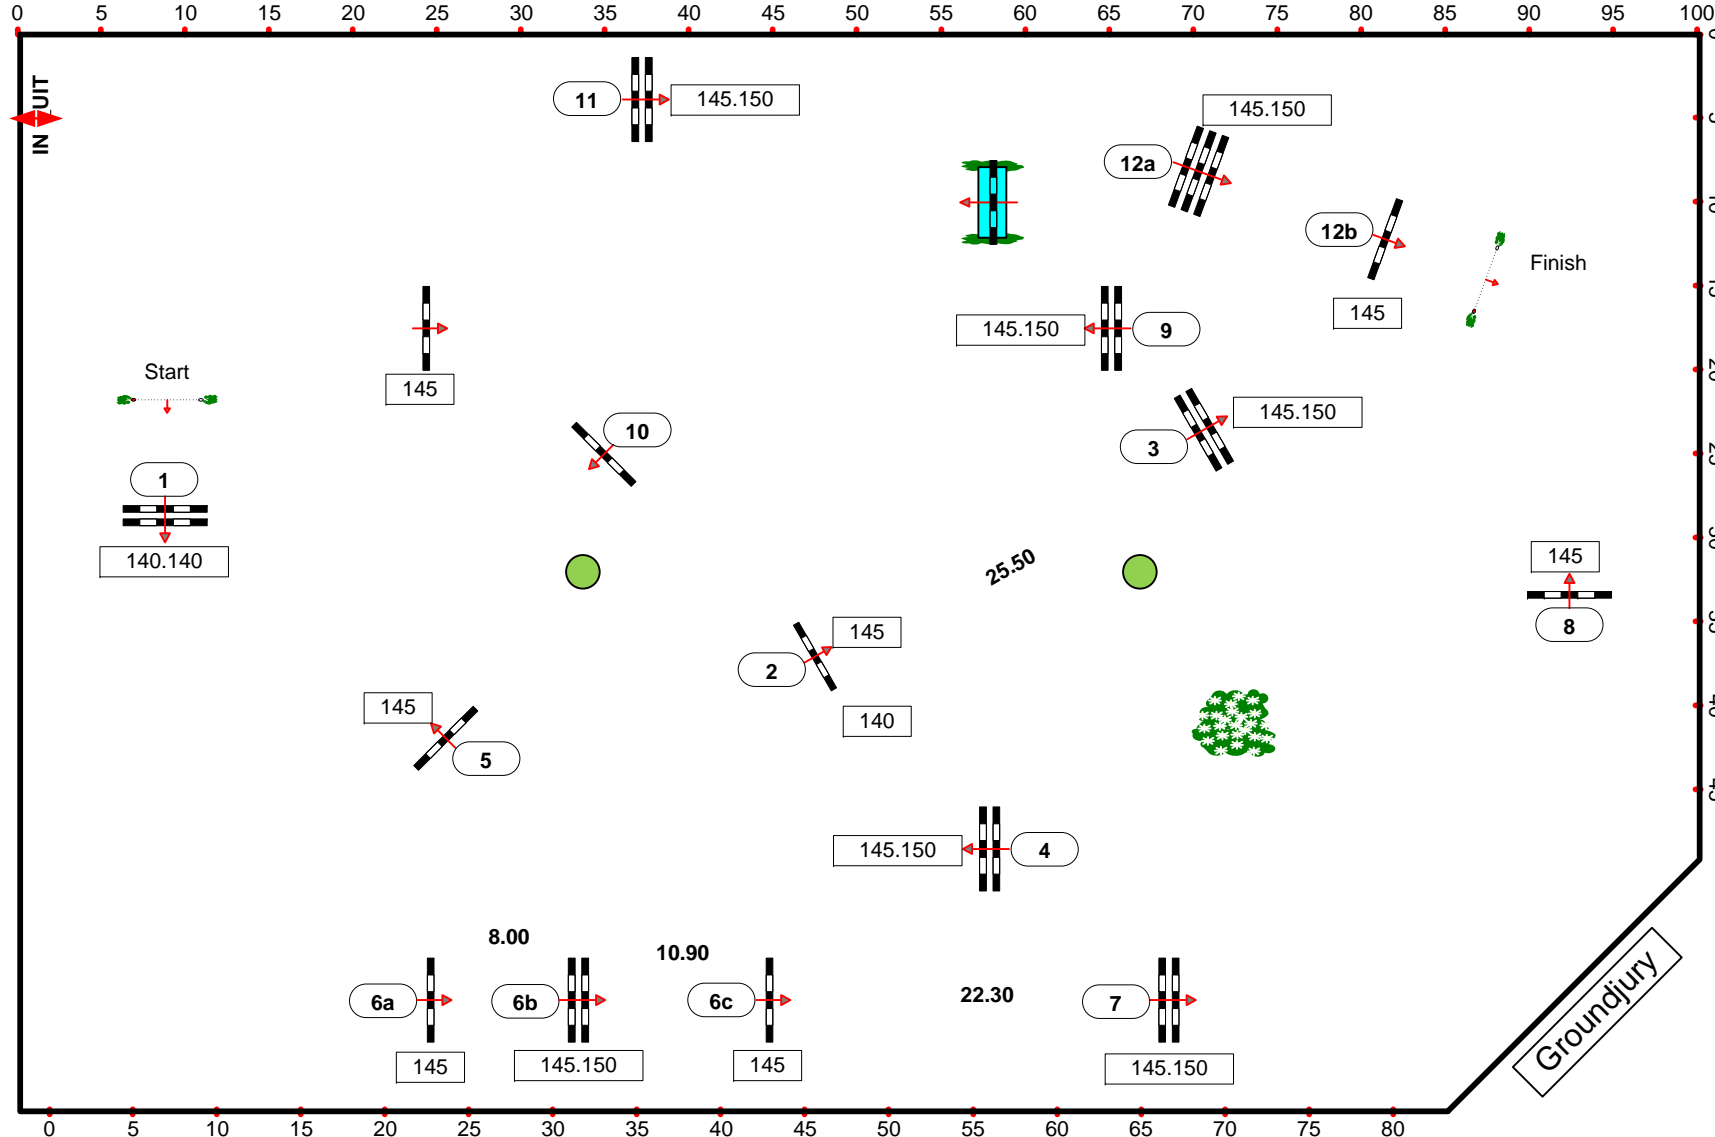

CSI** CONCOURS HIPPIQUE HAARLEMMERMEER 2013

Class No.: S3

International Competition

Competition against the clock

donderdag 18 juli 2013

Table: A
National RG:
FEI RG / Art. 238-2.1
Height: 1,45 m

Speed: 375 m/min

Length: 520 m
Time allowed: 84 sec
Time limit: 168 sec

Obstacles: 12
Efforts: 15
Penalty sec
Closed combination:

1st Jump-off:

Length: 0 m
Time allowed: 0 sec
Time limit: 0 sec

2nd Jump-off:

Length: 0 m
Time allowed: 0 sec
Time limit: 0 sec