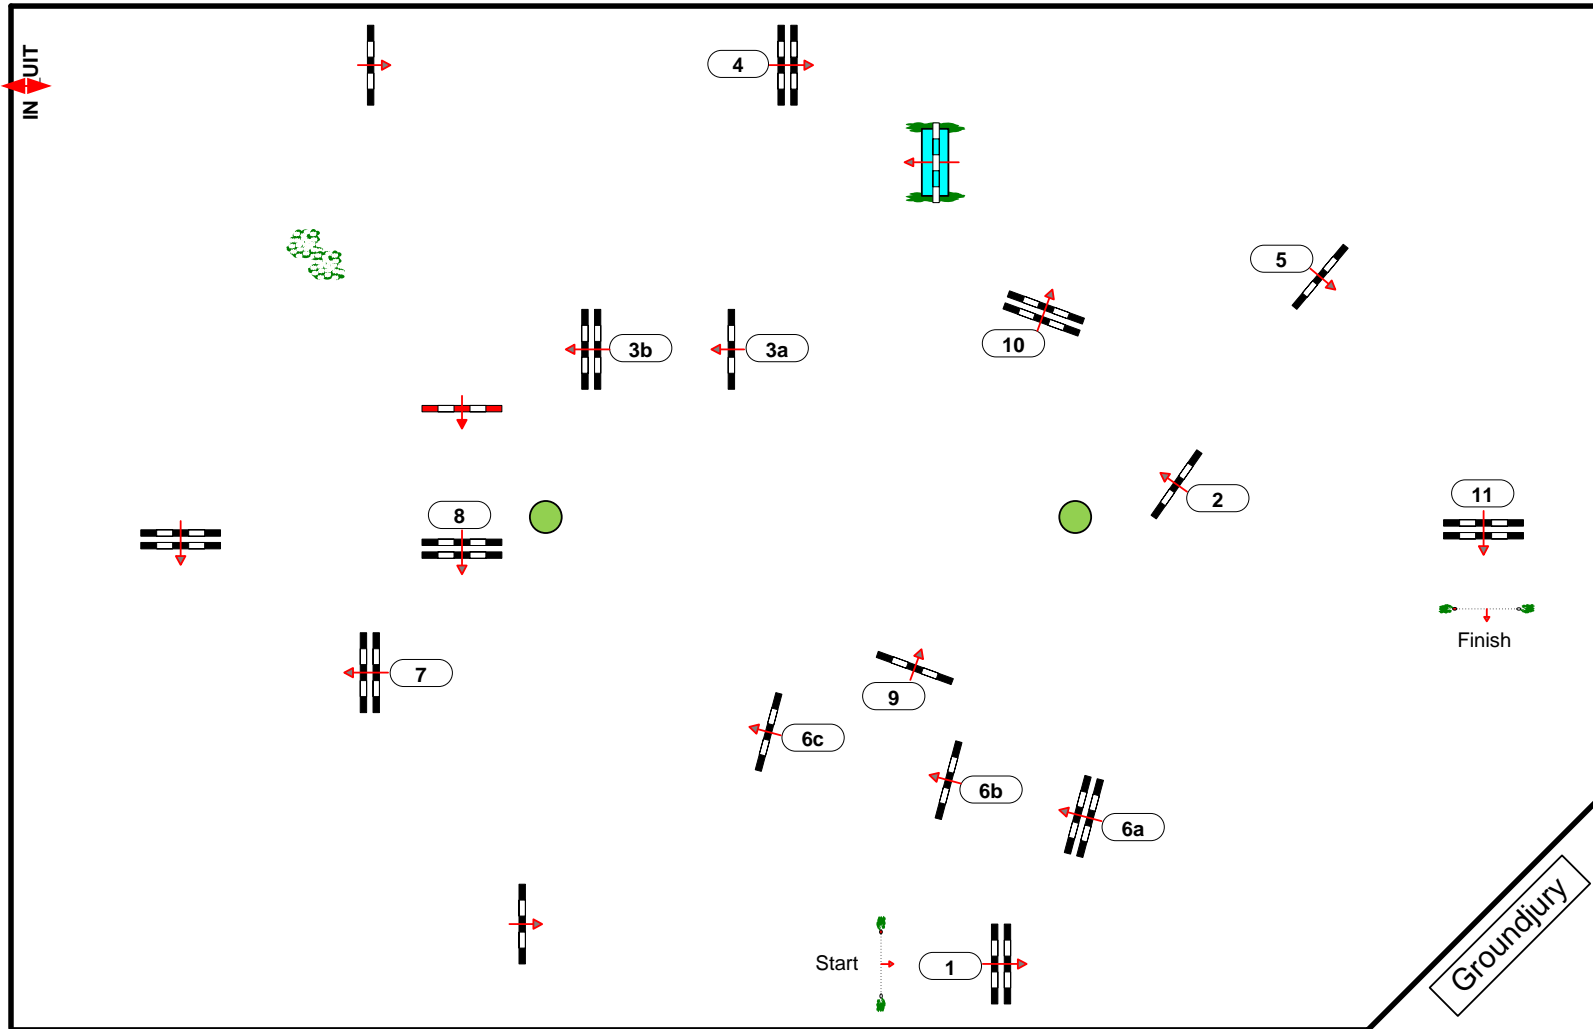

CSI** CONCOURS HIPPIQUE HAARLEMMERMEER 2013

Class No.: S4

International Competition

Competition against the clock

vrijdag 19 juli 2013

Table: A
National RG:
FEI RG / Art. 238.2.1
Height: 1,35 m

Speed: 375 m/min

Length: 500 m
Time allowed: 80 sec
Time limit: 160 sec

Obstacles: 11
Efforts: 14
Penalty sec
Closed combination:

In case of Jump-off:

Length: 0 m
Time allowed: 0 sec
Time limit: 0 sec

2nd Jump-off:

Length: m
Time allowed: 0 sec
Time limit: 0 sec