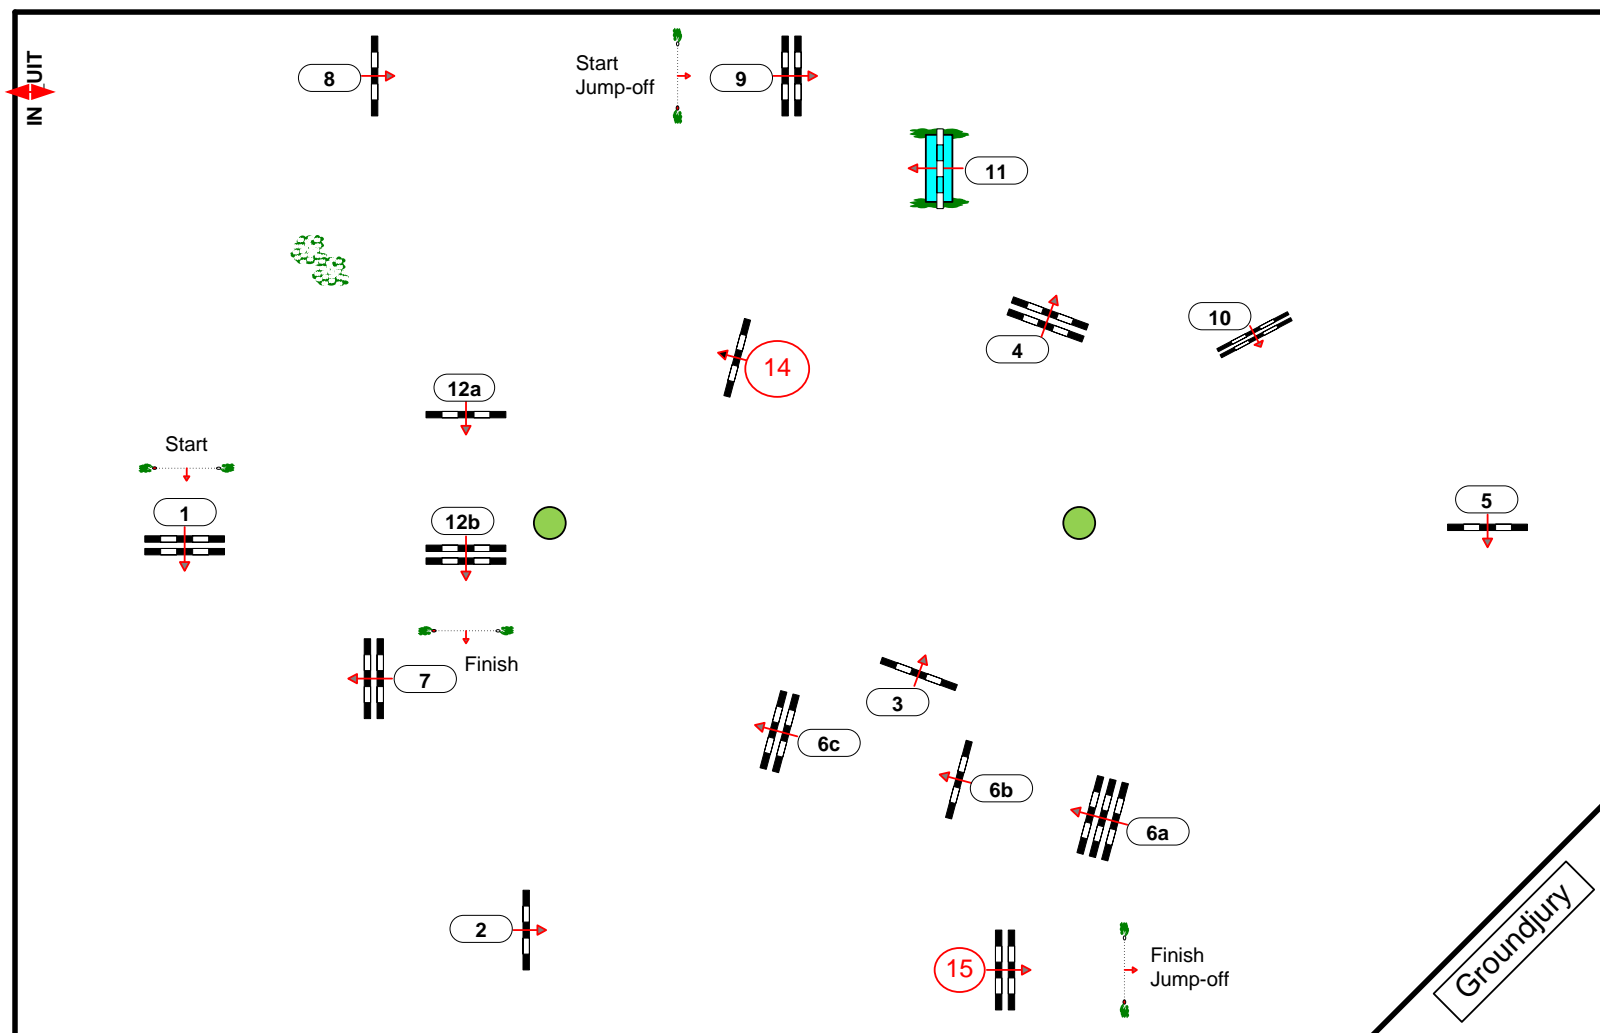

CSI** CONCOURS HIPPIQUE HAARLEMMERMEER 2013

Class No.: S5

International Competition

Competition with one jump-off

vrijdag 19 juli 2013

Start: 16:30

Table: A
National RG:
FEI RG / Art. 238.2.2
Height: 1,40 m

Speed: 375 m/min

Length: 0 m
Time allowed: 0 sec
Time limit: 0 sec

Obstacles: 12
Efforts: 15
Penalty sec
Closed combination:

1st Jump-off:
9-14-1-3-6b-6c-7-15
Length: 310 m
Time allowed: 50 sec
Time limit: 100 sec

2nd Jump-off:
Length: 0 m
Time allowed: 0 sec
Time limit: 0 sec